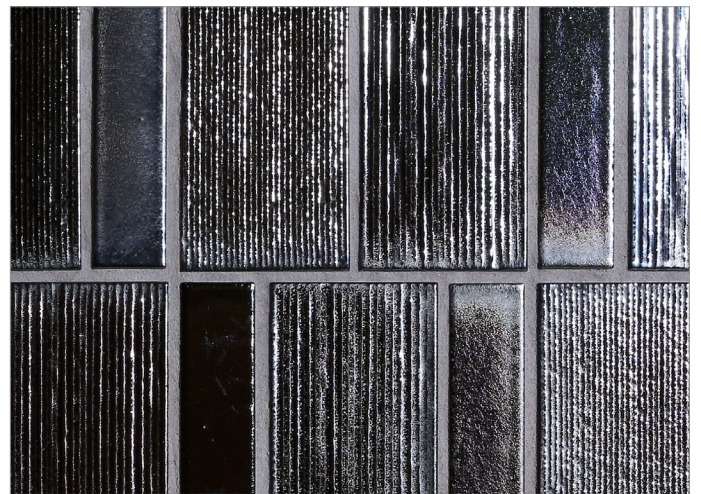

LUNADA
BAYTILE

Shinju Swell Mosaic

• Paper-faced interlocking sheets

Kumamoto

Kushi

Moonstone

Olympia

(Glaze contains multiple color variations between pieces)

Pacific

(Glaze contains multiple color variations between pieces)