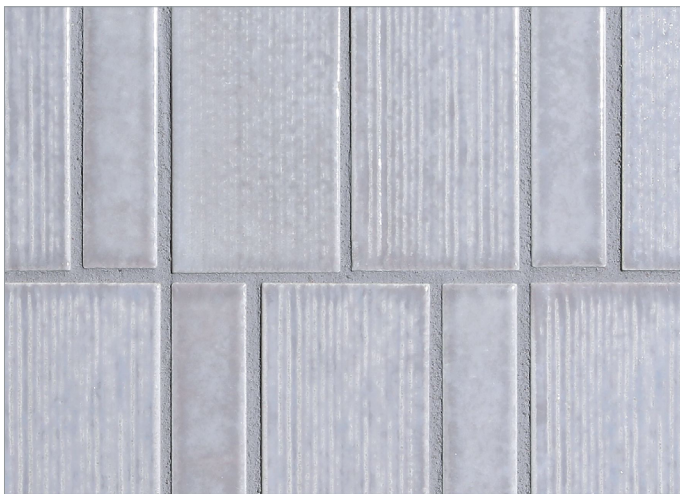

LUNADA
BAYTILE

Shinju Swell Mosaic

• Paper-faced interlocking sheets

Kumamoto

Kushi

Moonstone

Olympia

(Glaze contains multiple color variations between pieces)

Pacific

(Glaze contains multiple color variations between pieces)