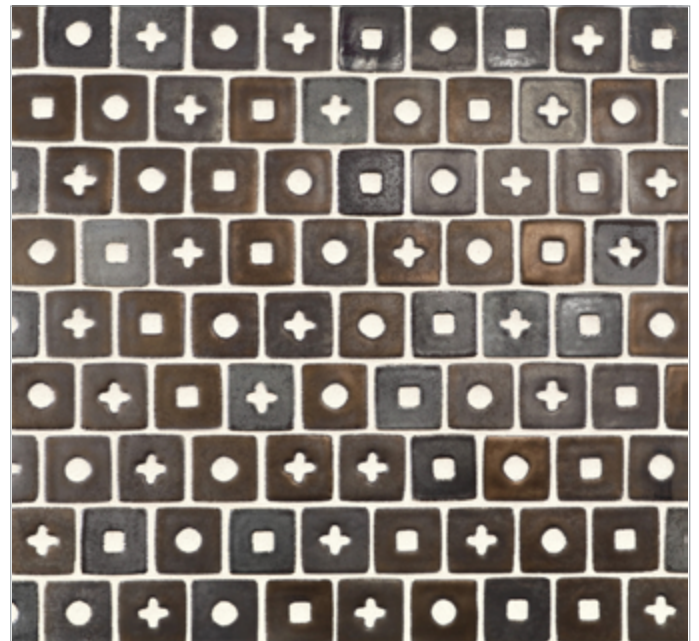

# Shinju Silhouette Mosaic Tile

• Paper-faced interlocking sheets

Kumamoto

Kushi

Moonstone

Pacific

(Glaze contains multiple color variations between pieces)