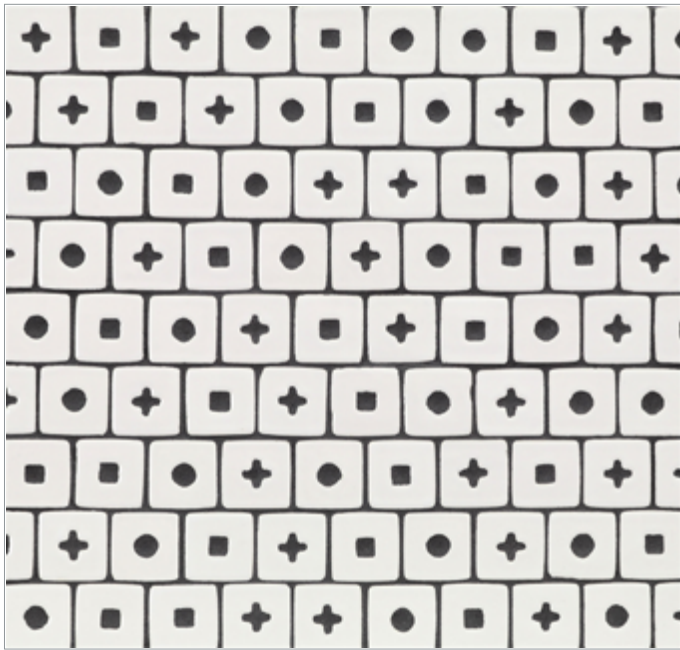

LUNADA  
BAYTILE

# Shinju Silhouette Mosaic Tile

• Paper-faced interlocking sheets

Kumamoto

Kushi

Moonstone

Pacific

(Glaze contains multiple color variations between pieces)