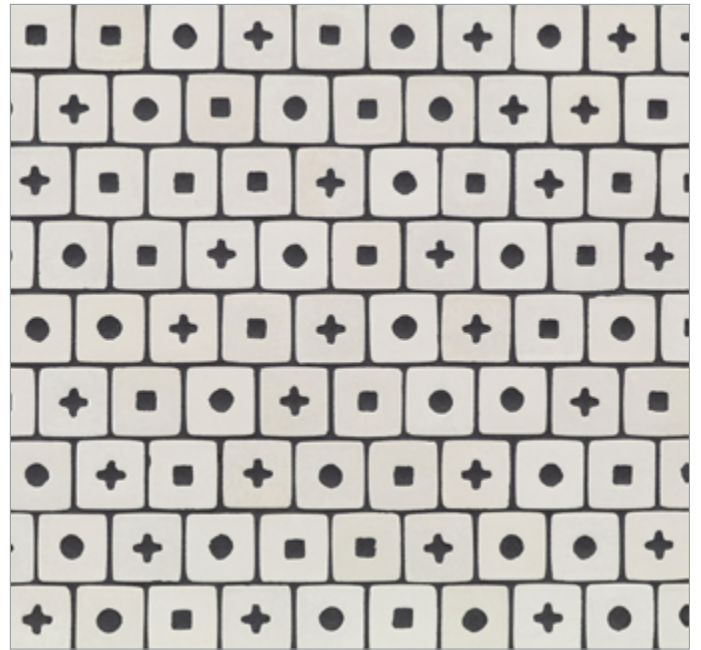

LUNADA  
BAYTILE

# Shinju Silhouette Mosaic Tile

• Paper-faced interlocking sheets

Kumamoto

Kushi

Moonstone

Pacific

(Glaze contains multiple color variations between pieces)