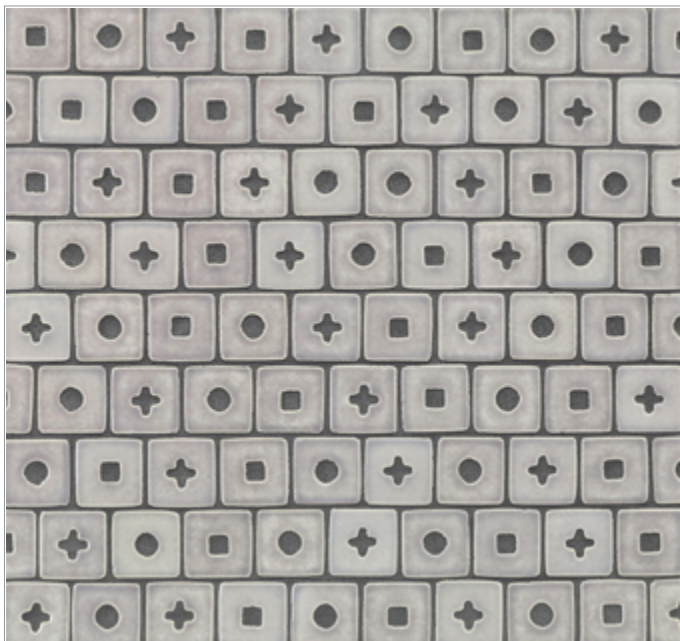

# Shinju Silhouette Mosaic Tile

• Paper-faced interlocking sheets

Kumamoto

Kushi

Moonstone

Pacific

(Glaze contains multiple color variations between pieces)