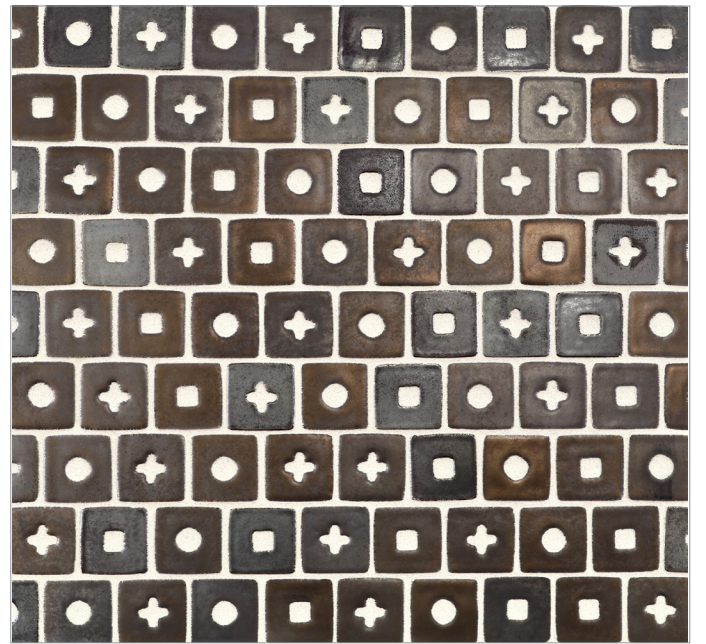

LUNADA
BAYTILE

Shinju Silhouette Mosaic Tile

• Paper-faced interlocking sheets

Kumamoto

Kushi

Moonstone

Pacific

(Glaze contains multiple color variations between pieces)