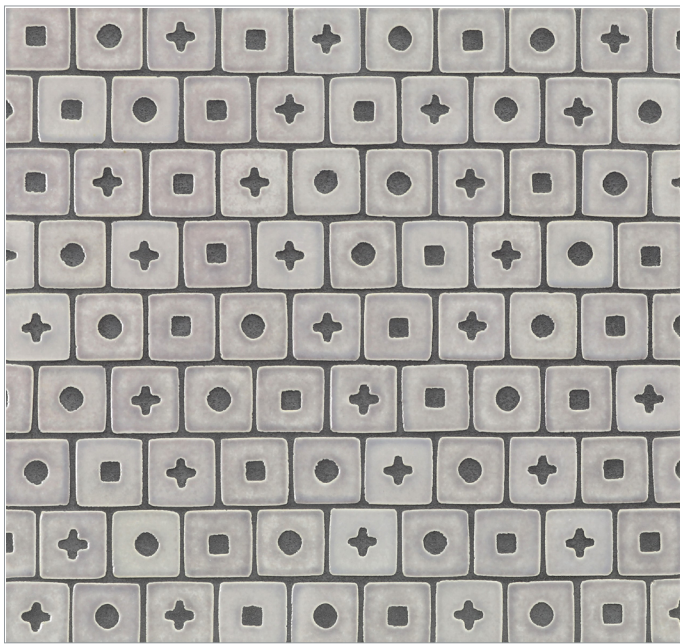

LUNADA
BAYTILE

Shinju Silhouette Mosaic Tile

• Paper-faced interlocking sheets

Kumamoto

Kushi

Moonstone

Pacific

(Glaze contains multiple color variations between pieces)