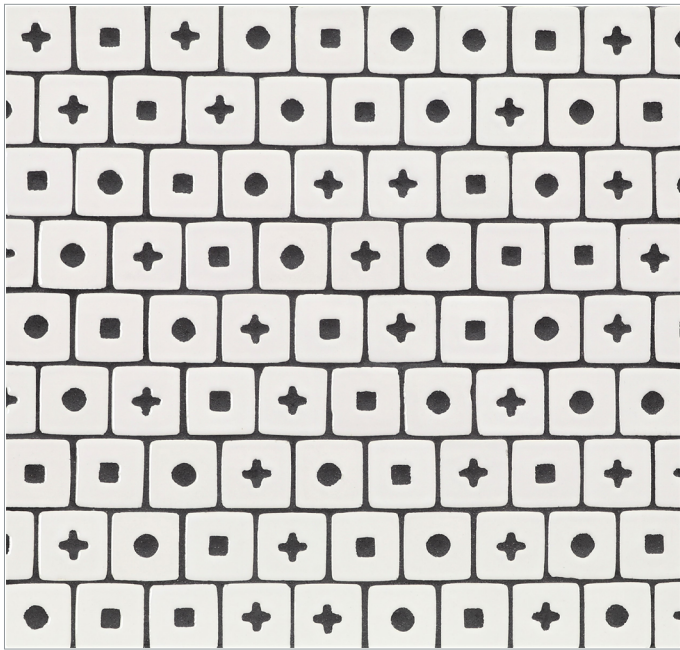

LUNADA
BAYTILE

Shinju Silhouette Mosaic Tile

• Paper-faced interlocking sheets

Kumamoto

Kushi

Moonstone

Pacific

(Glaze contains multiple color variations between pieces)