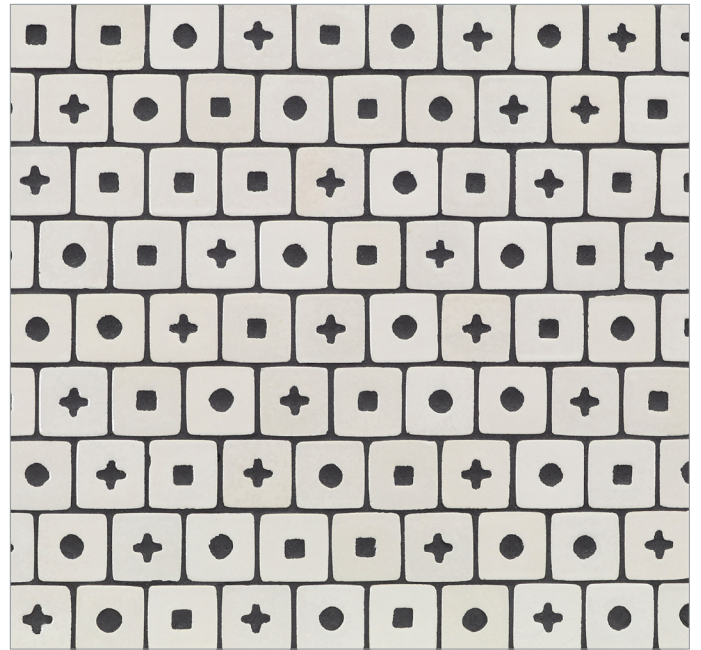

LUNADA
BAYTILE

Shinju Silhouette Mosaic Tile

• Paper-faced interlocking sheets

Kumamoto

Kushi

Moonstone

Pacific

(Glaze contains multiple color variations between pieces)