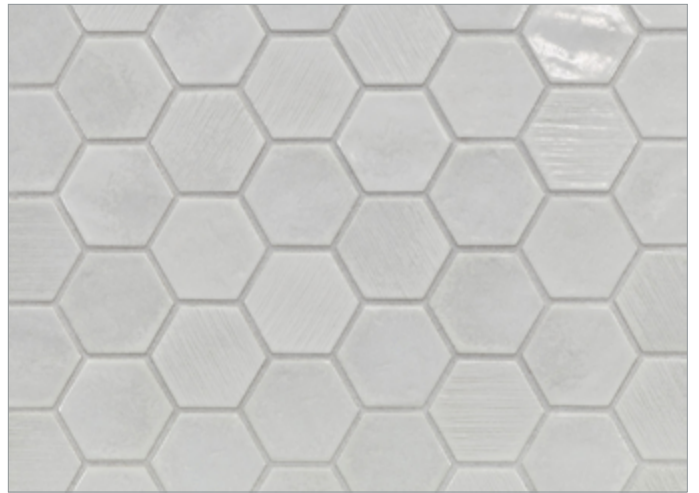

LUNADA
BAYTILE

Shinju Cambric Hex Tile

• Paper-faced interlocking sheets

Kumamoto

Kushi

Moonstone

Pacific

(Glaze contains multiple color variations between pieces)

Olympia

(Glaze contains multiple color variations between pieces)