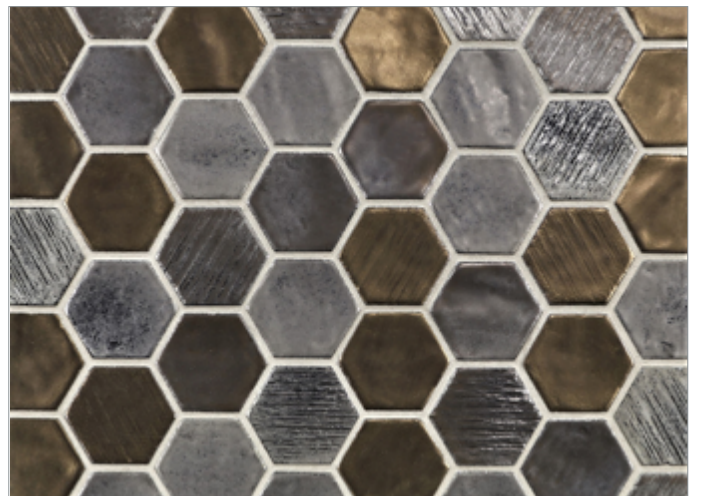

LUNADA
BAYTILE

Shinju Cambric Hex Tile

• Paper-faced interlocking sheets

Kumamoto

Kushi

Moonstone

Pacific

(Glaze contains multiple color variations between pieces)

Olympia

(Glaze contains multiple color variations between pieces)