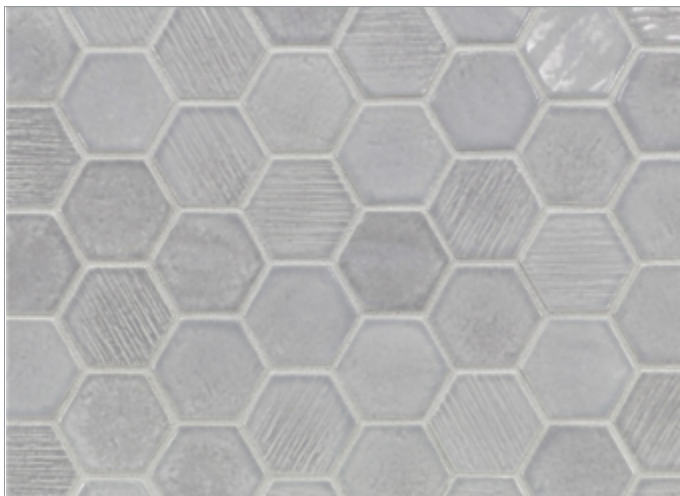

LUNADA
BAYTILE

Shinju Cambric Hex Tile

• Paper-faced interlocking sheets

Kumamoto

Kushi

Moonstone

Pacific

(Glaze contains multiple color variations between pieces)

Olympia

(Glaze contains multiple color variations between pieces)