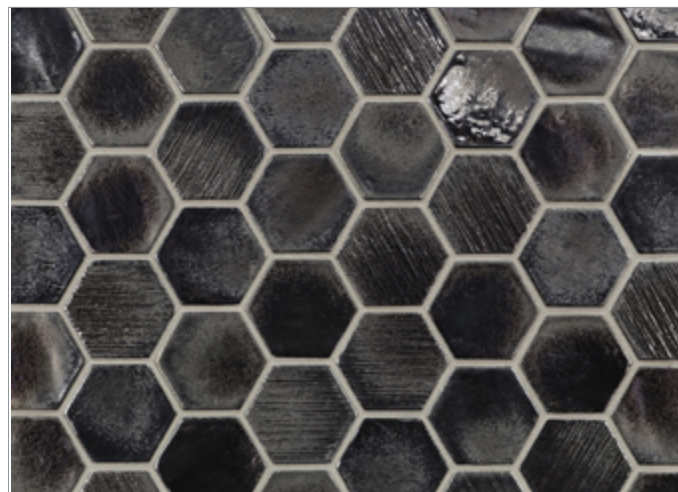

LUNADA
BAYTILE

Shinju Cambric Hex Tile

• Paper-faced interlocking sheets

Kumamoto

Kushi

Moonstone

Pacific

(Glaze contains multiple color variations between pieces)

Olympia

(Glaze contains multiple color variations between pieces)