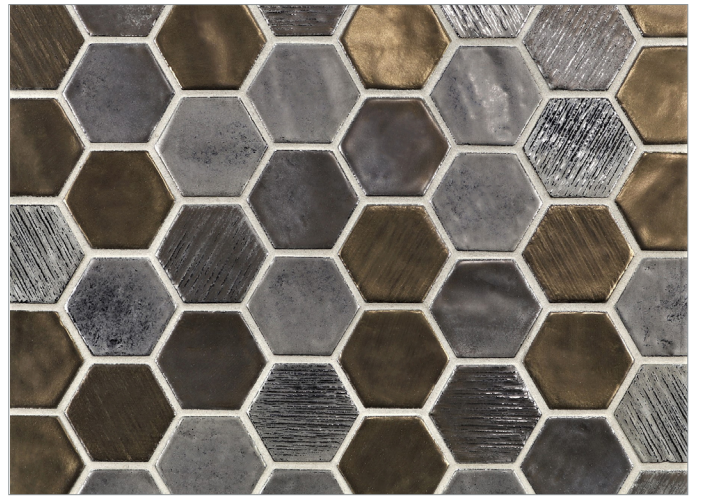

LUNADA  
BAYTILE

Shinju Cambric Hex Tile

• Paper-faced interlocking sheets

Kumamoto

Kushi

Moonstone

Pacific

(Glaze contains multiple color variations between pieces)

Olympia

(Glaze contains multiple color variations between pieces)