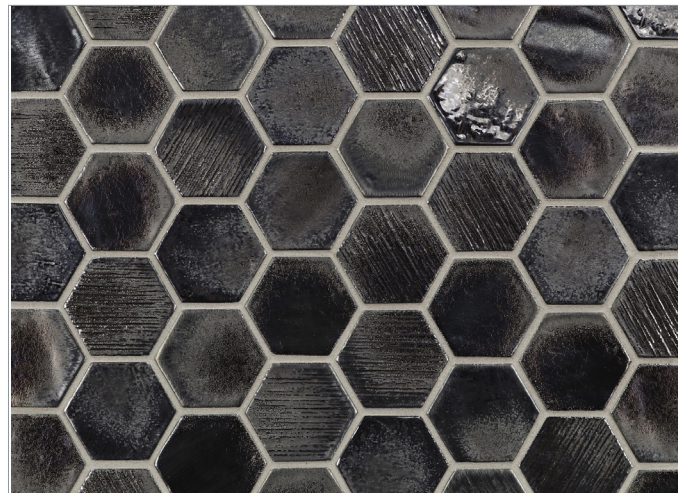

LUNADA  
BAYTILE

Shinju Cambric Hex Tile

• Paper-faced interlocking sheets

Kumamoto

Kushi

Moonstone

Pacific

(Glaze contains multiple color variations between pieces)

Olympia

(Glaze contains multiple color variations between pieces)