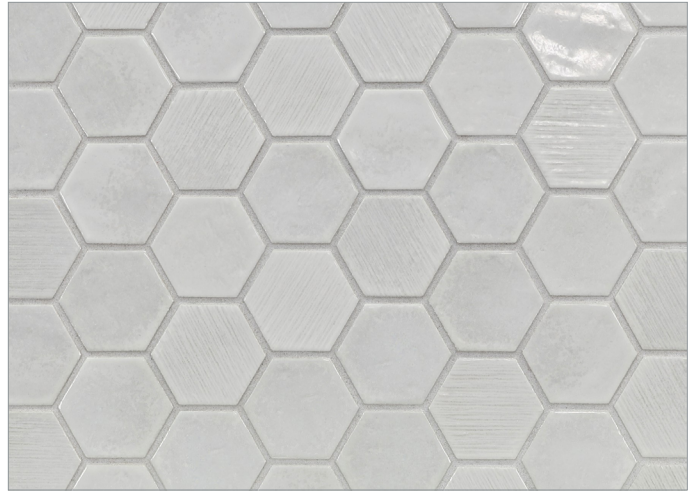

LUNADA  
BAYTILE

Shinju Cambric Hex Tile

• Paper-faced interlocking sheets

Kumamoto

Kushi

Moonstone

Pacific

(Glaze contains multiple color variations between pieces)

Olympia

(Glaze contains multiple color variations between pieces)