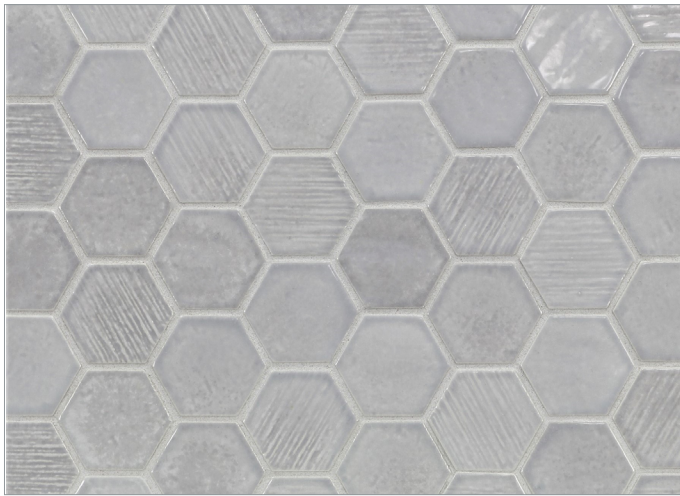

LUNADA  
BAYTILE

Shinju Cambric Hex Tile

• Paper-faced interlocking sheets

Kumamoto

Kushi

Moonstone

Pacific

(Glaze contains multiple color variations between pieces)

Olympia

(Glaze contains multiple color variations between pieces)