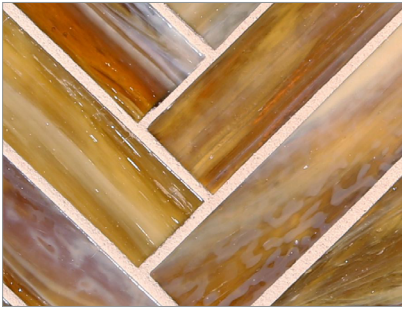

Ochre

Buff

Beached White

Leather

Naples Yellow

Verte

Raw Umber

Roman Earth

Tungsten

Sevres Blue

Pewter

Zinc

Turquoise

Soft Teal

Beached White

Buff

Ochre

Verte

Naples Yellow

Leather

Tungsten

Roman Earth

Raw Umber

Zinc