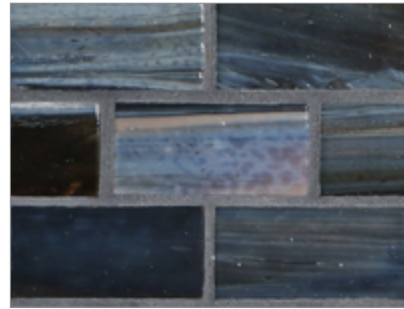

Ochre

Buff

Beached White

Leather

Naples Yellow

Verte

Raw Umber

Roman Earth

Sevres Blue

Pewter

Zinc

Turquoise

Soft Teal

Beached White

Buff

Ochre

Verte

Naples Yellow

Leather

Roman Earth

Raw Umber

Zinc

Pewter

Sevres Blue