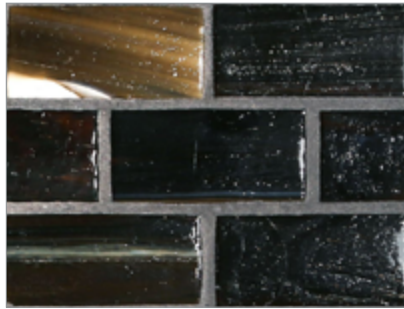

Ochre

Buff

Beached White

Leather

Naples Yellow

Verte

Raw Umber

Roman Earth

Sevres Blue

Pewter

Zinc

Turquoise

Soft Teal

Beached White

Buff

Ochre

Verte

Naples Yellow

Leather

Roman Earth

Raw Umber

Zinc

Pewter

Sevres Blue