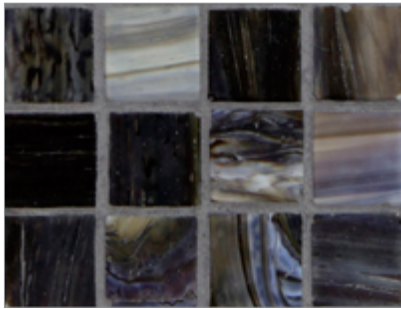

Ochre

Buff

Beached White

Leather

Naples Yellow

Verte

Raw Umber

Roman Earth

Tungsten

Sevres Blue

Pewter

Zinc

Turquoise

Soft Teal

Beached White

Buff

Ochre

Verte

Naples Yellow

Leather

Tungsten

Roman Earth

Raw Umber

Zinc

Pewter

Sevres Blue

Soft Teal

Turquoise