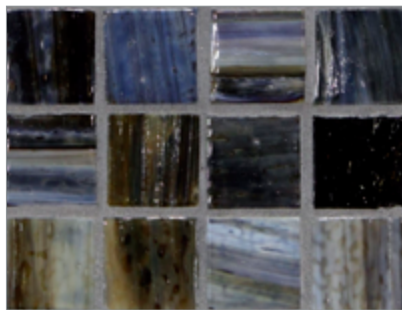

Ochre

Buff

Beached White

Leather

Naples Yellow

Verte

Raw Umber

Roman Earth

Tungsten

Sevres Blue

Pewter

Zinc

Turquoise

Soft Teal

Beached White

Buff

Ochre

Verte

Naples Yellow

Leather

Tungsten

Roman Earth

Raw Umber

Zinc

Pewter

Sevres Blue

Soft Teal

Turquoise