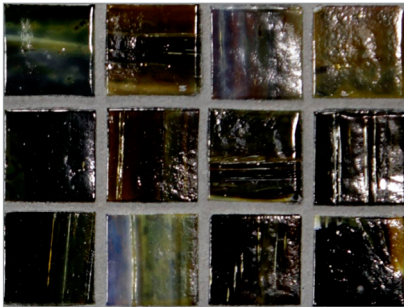

Ochre

Buff

Beached White

Leather

Naples Yellow

Verte

Raw Umber

Roman Earth

Tungsten

Sevres Blue

Pewter

Zinc

Turquoise

Soft Teal

Beached White

Buff

Ochre

Verte

Naples Yellow

Leather

Tungsten

Roman Earth

Raw Umber

Zinc

Pewter

Sevres Blue

Soft Teal

Turquoise