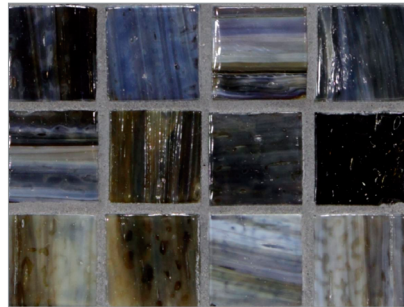

Ochre

Buff

Beached White

Leather

Naples Yellow

Verte

Raw Umber

Roman Earth

Tungsten

Sevres Blue

Pewter

Zinc

Turquoise

Soft Teal

Beached White

Buff

Ochre

Verte

Naples Yellow

Leather

Tungsten

Roman Earth

Raw Umber

Zinc

Pewter

Sevres Blue

Soft Teal

Turquoise