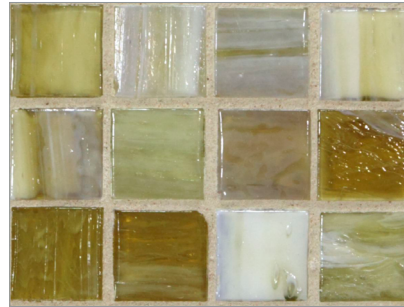

Ochre

Buff

Beached White

Leather

Naples Yellow

Verte

Raw Umber

Roman Earth

Tungsten

Sevres Blue

Pewter

Zinc

Turquoise

Soft Teal

Beached White

Buff

Ochre

Verte

Naples Yellow

Leather

Tungsten

Roman Earth

Raw Umber

Zinc

Pewter

Sevres Blue

Soft Teal

Turquoise