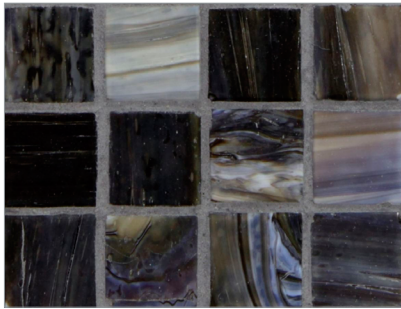

Ochre

Buff

Beached White

Leather

Naples Yellow

Verte

Raw Umber

Roman Earth

Tungsten

Sevres Blue

Pewter

Zinc

Turquoise

Soft Teal

Beached White

Buff

Ochre

Verte

Naples Yellow

Leather

Tungsten

Roman Earth

Raw Umber

Zinc

Pewter

Sevres Blue

Soft Teal

Turquoise