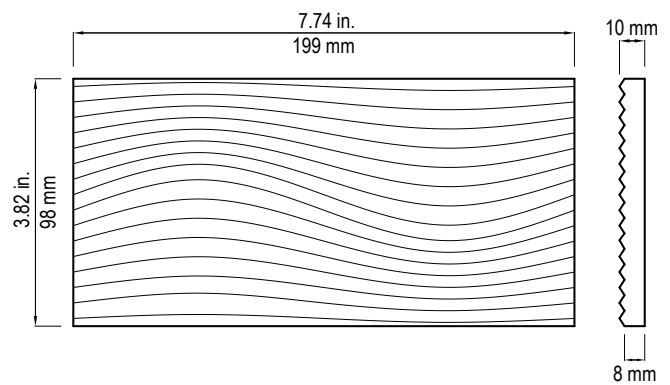

## Origami Field Verve (4 x 8)

- Not suitable for submerged water applications
- Size Nominal

Verve (4 x 8)  
(Color shown Cottage Blue)

LUNADA  
BAYTILE

## Origami Field Verve (4 x 8)

- Not suitable for submerged water applications
- Size Nominal

Crystal

Clear

Silver

Latte

Aqua Blue

Java Blue