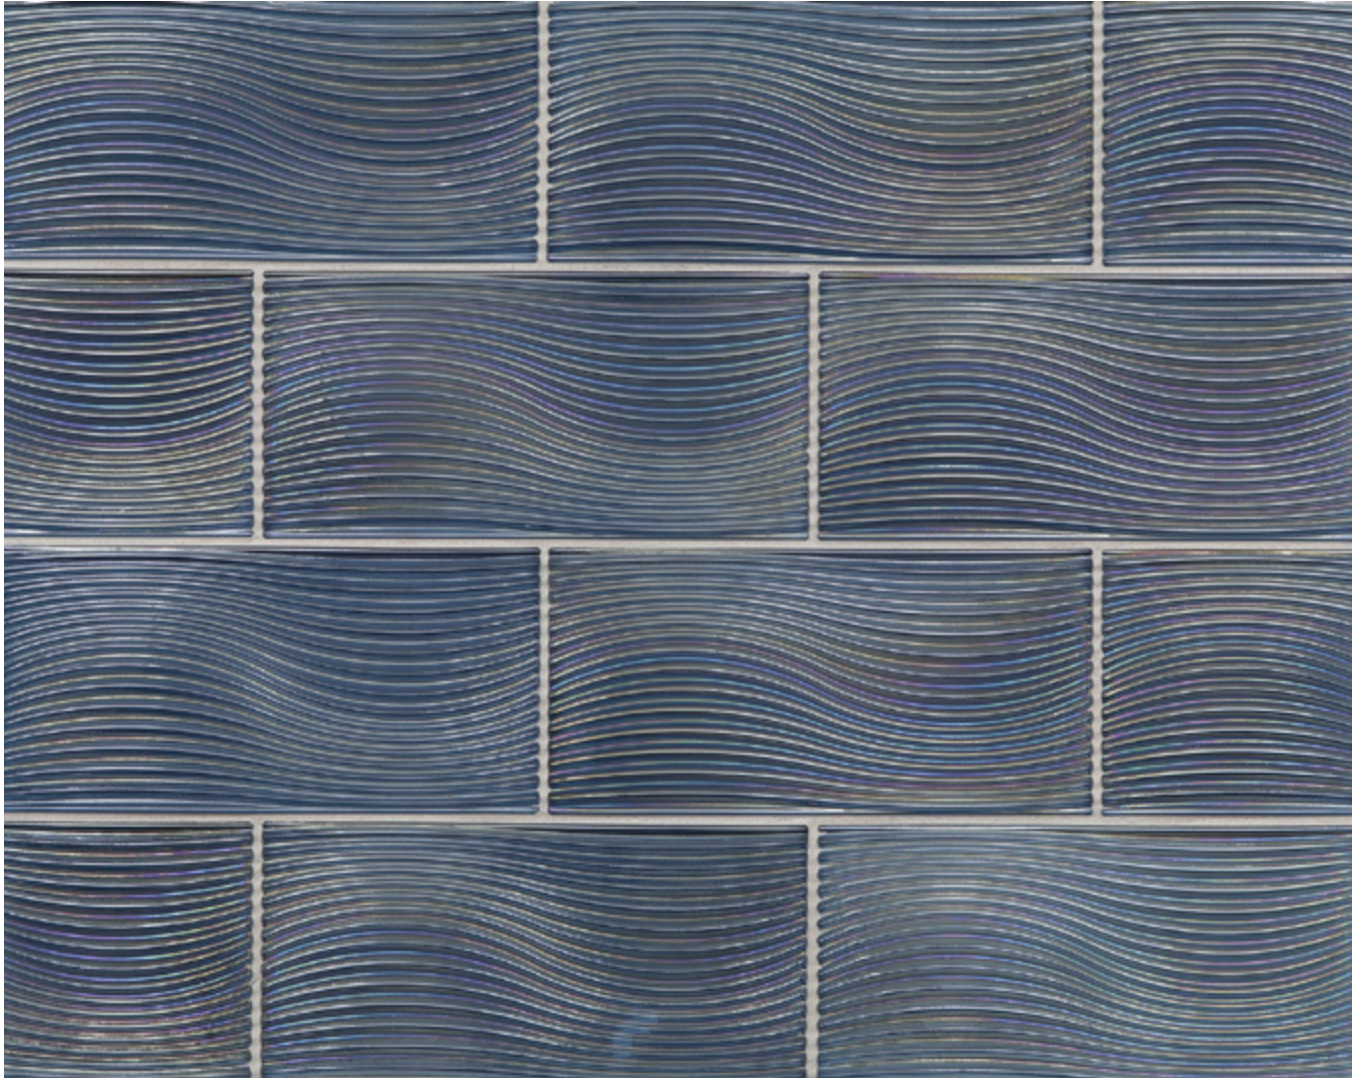

LUNADA  
BAYTILE

## Origami Field Verve (4 x 8)

- Not suitable for submerged water applications
- Size Nominal

Verve (4 x 8)  
(Color shown Cottage Blue)

LUNADA  
BAYTILE

## Origami Field Verve (4 x 8)

- Not suitable for submerged water applications
- Size Nominal

Crystal

Clear

Silver

Latte

Aqua Blue

Java Blue