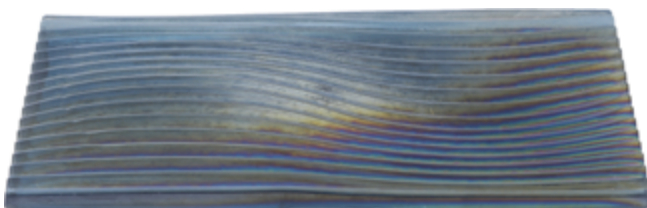

LUNADA  
BAYTILE

## Origami Field Verve (4 x 8)

- Not suitable for submerged water applications
- Size Nominal

Verve (4 x 8)  
(Color shown Cottage Blue)

LUNADA  
BAYTILE

## Origami Field Verve (4 x 8)

- Not suitable for submerged water applications
- Size Nominal

Crystal

Clear

Silver

Latte

Aqua Blue

Java Blue