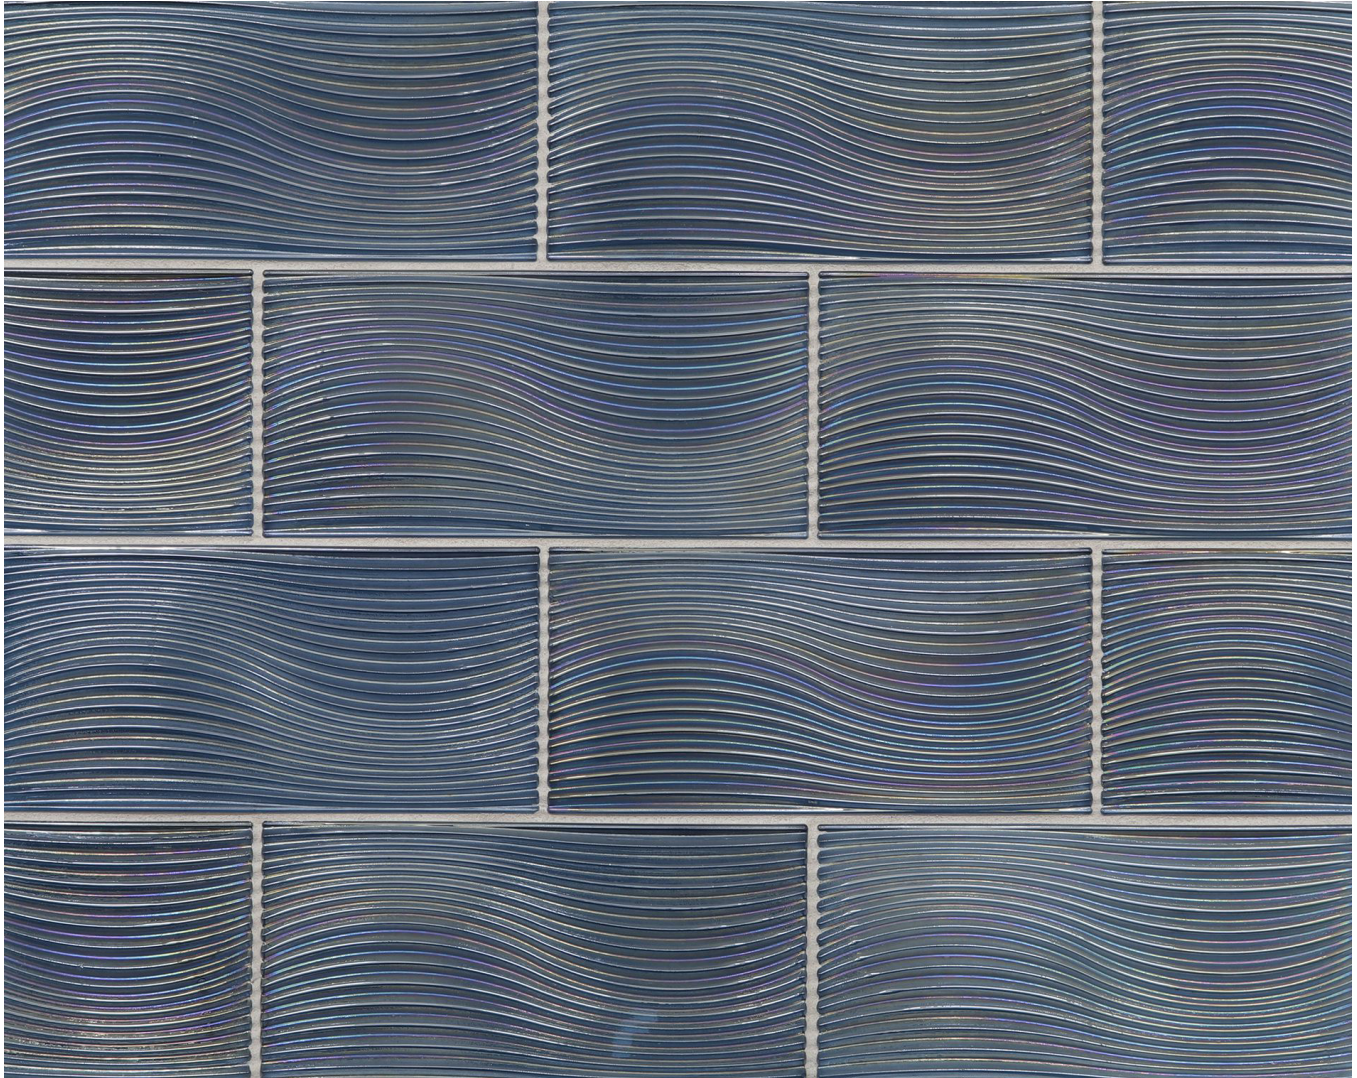

LUNADA
BAYTILE

Origami Field Verve (4 x 8)

- Not suitable for submerged water applications
- Size Nominal

Verve (4 x 8)
(Color shown Cottage Blue)

LUNADA
BAYTILE

Origami Field Verve (4 x 8)

- Not suitable for submerged water applications
- Size Nominal

Crystal

Clear

Silver

Latte

Aqua Blue

Java Blue

Banacha

Cottage Blue

Midnight Black