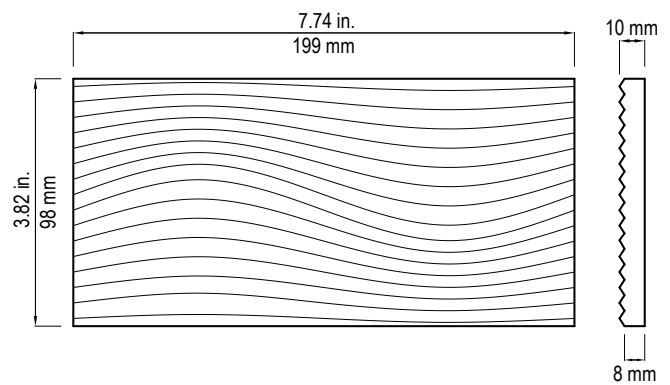

LUNADA
BAYTILE

Origami Field Verve (4 x 8)

- Not suitable for submerged water applications
- Size Nominal

Verve (4 x 8)
(Color shown Cottage Blue)

LUNADA
BAYTILE

Origami Field Verve (4 x 8)

- Not suitable for submerged water applications
- Size Nominal