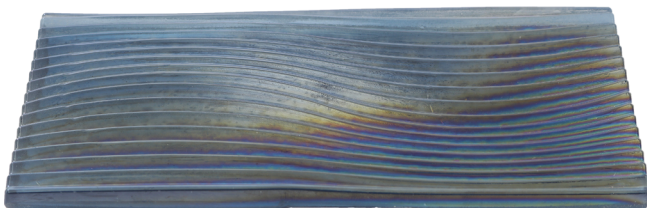

LUNADA
BAYTILE

Origami Field Verve (4 x 8)

- Not suitable for submerged water applications
- Size Nominal

Verve (4 x 8)
(Color shown Cottage Blue)

LUNADA
BAYTILE

Origami Field Verve (4 x 8)

- Not suitable for submerged water applications
- Size Nominal

Crystal

Clear

Silver

Latte

Aqua Blue

Java Blue

Banacha

Cottage Blue

Midnight Black