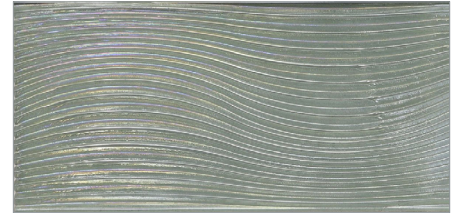

LUNADA
BAYTILE

Origami Field Verve (4 x 8)

- Not suitable for submerged water applications
- Size Nominal

Verve (4 x 8)
(Color shown Cottage Blue)

LUNADA
BAYTILE

Origami Field Verve (4 x 8)

- Not suitable for submerged water applications
- Size Nominal

Crystal

Clear

Silver

Latte

Aqua Blue

Java Blue

Banacha

Cottage Blue