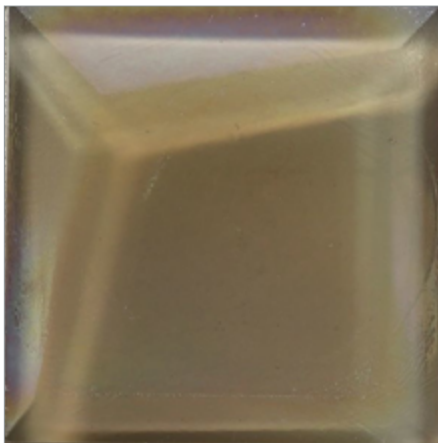

LUNADA
BAYTILE

Origami Field Trapeze (4 x 4)

- Not suitable for submerged water applications
- Size Nominal

Trapeze (4 x 4)
(Color shown Cottage Blue)

LUNADA
BAYTILE

Origami Field Trapeze (4 x 4)

- Not suitable for submerged water applications
- Size Nominal

Crystal

Clear

Silver

Latte

Aqua Blue

Java Blue

Banacha

Cottage Blue