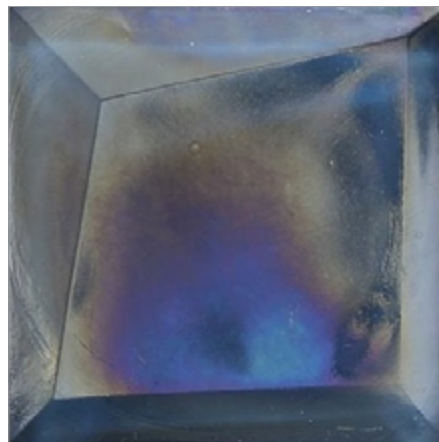

LUNADA
BAYTILE

Origami Field Trapeze (4 x 4)

- Not suitable for submerged water applications
- Size Nominal

Trapeze (4 x 4)
(Color shown Cottage Blue)

LUNADA
BAYTILE

Origami Field Trapeze (4 x 4)

- Not suitable for submerged water applications
- Size Nominal

Crystal

Clear

Silver

Latte

Aqua Blue

Java Blue

Banacha

Cottage Blue

Midnight Black