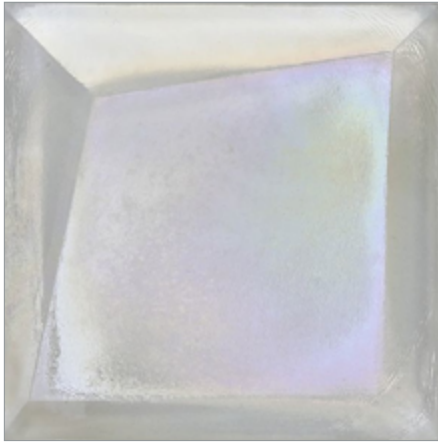

LUNADA
BAYTILE

Origami Field Trapeze (4 x 4)

- Not suitable for submerged water applications
- Size Nominal

Trapeze (4 x 4)
(Color shown Cottage Blue)

LUNADA
BAYTILE

Origami Field Trapeze (4 x 4)

- Not suitable for submerged water applications
- Size Nominal

Crystal

Clear

Silver

Latte

Aqua Blue

Java Blue

Banacha

Cottage Blue

Midnight Black