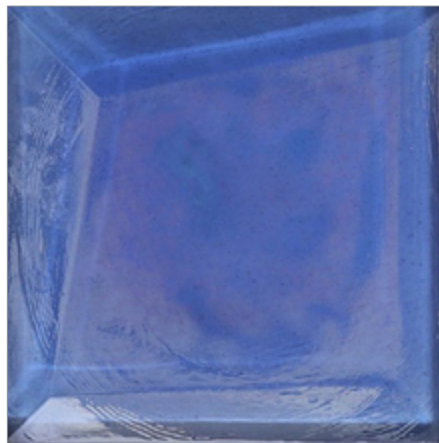

LUNADA
BAYTILE

Origami Field Trapeze (4 x 4)

- Not suitable for submerged water applications
- Size Nominal

Trapeze (4 x 4)
(Color shown Cottage Blue)

LUNADA
BAYTILE

Origami Field Trapeze (4 x 4)

- Not suitable for submerged water applications
- Size Nominal

Crystal

Clear

Silver

Latte

Aqua Blue

Java Blue

Banacha

Cottage Blue

Midnight Black