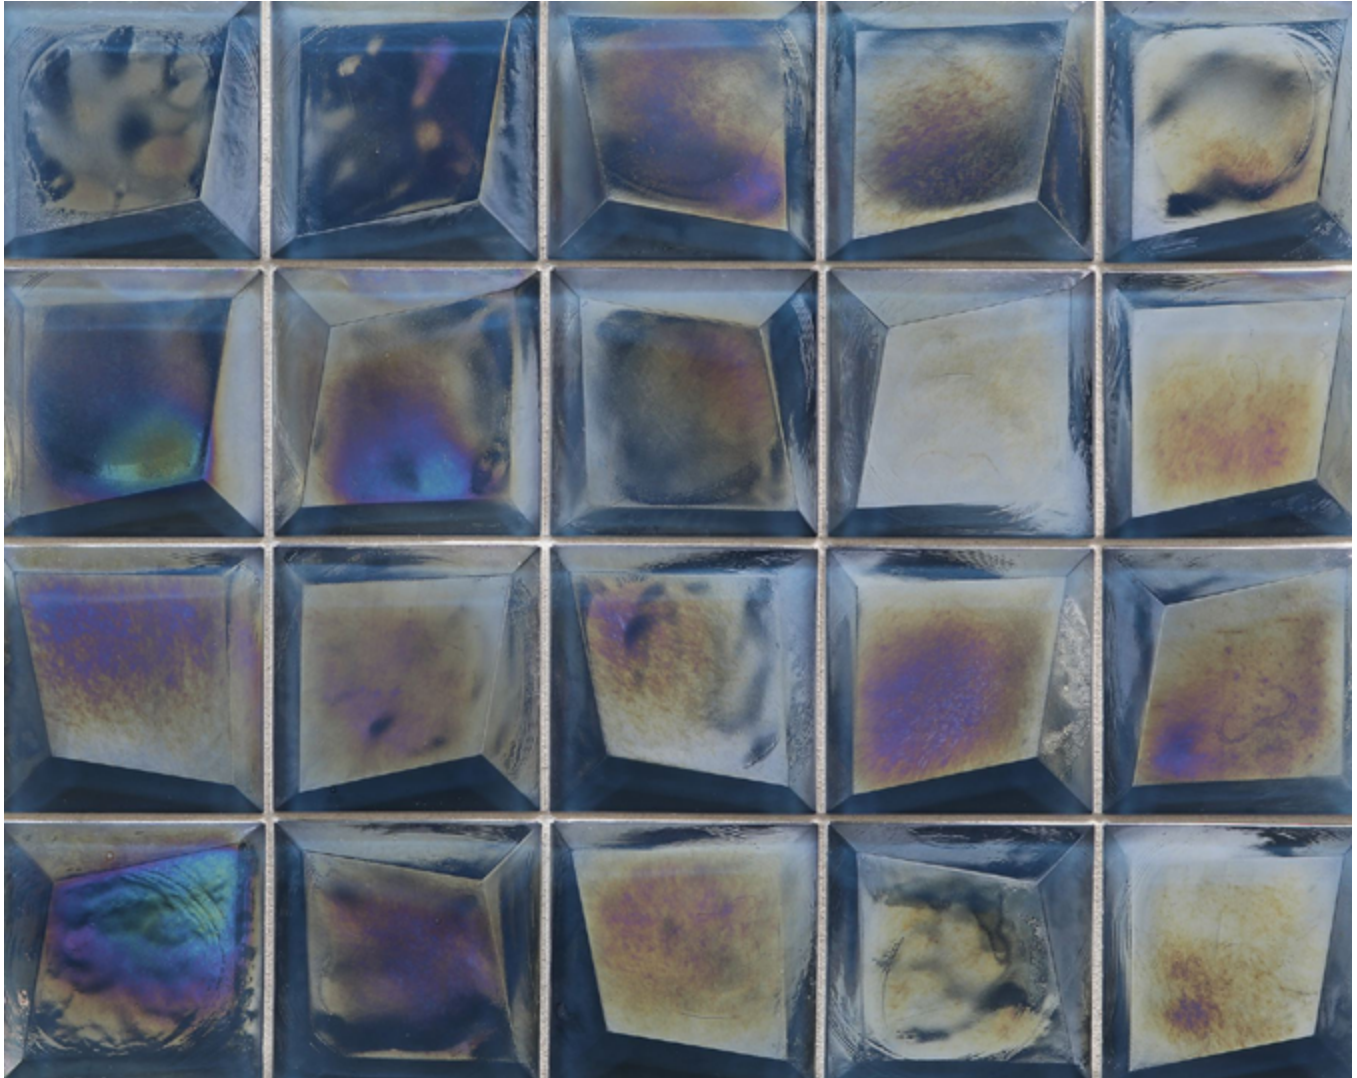

LUNADA
BAYTILE

Origami Field Trapeze (4 x 4)

- Not suitable for submerged water applications
- Size Nominal

Trapeze (4 x 4)
(Color shown Cottage Blue)

LUNADA
BAYTILE

Origami Field Trapeze (4 x 4)

- Not suitable for submerged water applications
- Size Nominal

Crystal

Clear

Silver

Latte

Aqua Blue

Java Blue

Banacha

Cottage Blue

Midnight Black