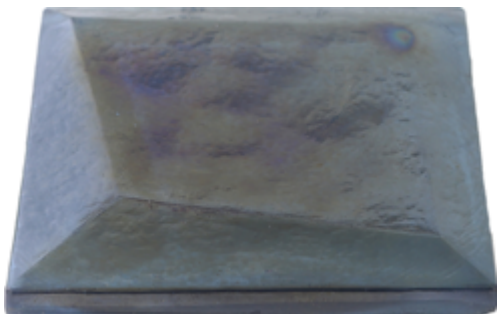

LUNADA
BAYTILE

Origami Field Trapeze (4 x 4)

- Not suitable for submerged water applications
- Size Nominal

Trapeze (4 x 4)
(Color shown Cottage Blue)

LUNADA
BAYTILE

Origami Field Trapeze (4 x 4)

- Not suitable for submerged water applications
- Size Nominal

Crystal

Clear

Silver

Latte

Aqua Blue

Java Blue

Banacha

Cottage Blue

Midnight Black