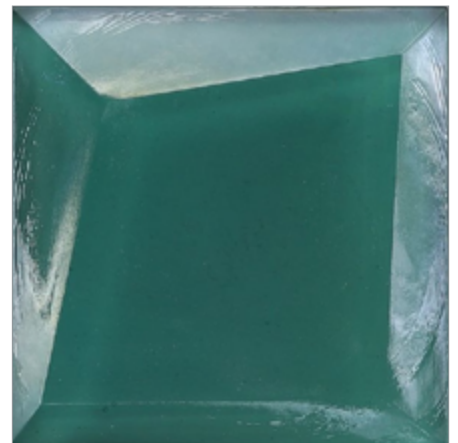

LUNADA
BAYTILE

Origami Field Trapeze (4 x 4)

- Not suitable for submerged water applications
- Size Nominal

Trapeze (4 x 4)
(Color shown Cottage Blue)

LUNADA
BAYTILE

Origami Field Trapeze (4 x 4)

- Not suitable for submerged water applications
- Size Nominal

Crystal

Clear

Silver

Latte

Aqua Blue

Java Blue

Banacha

Cottage Blue

Midnight Black