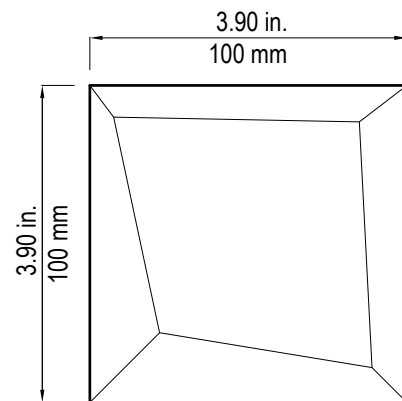

LUNADA
BAYTILE

Origami Field Trapeze (4 x 4)

- Not suitable for submerged water applications
- Size Nominal

Trapeze (4 x 4)
(Color shown Cottage Blue)

LUNADA
BAYTILE

Origami Field Trapeze (4 x 4)

- Not suitable for submerged water applications
- Size Nominal