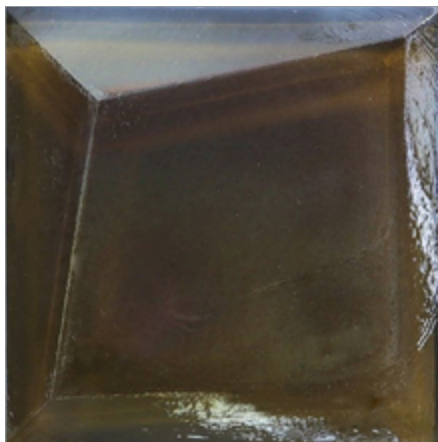

LUNADA
BAYTILE

Origami Field Trapeze (4 x 4)

- Not suitable for submerged water applications
- Size Nominal

Trapeze (4 x 4)
(Color shown Cottage Blue)

LUNADA
BAYTILE

Origami Field Trapeze (4 x 4)

- Not suitable for submerged water applications
- Size Nominal

Crystal

Clear

Silver

Latte

Aqua Blue

Java Blue

Banacha

Cottage Blue

Midnight Black