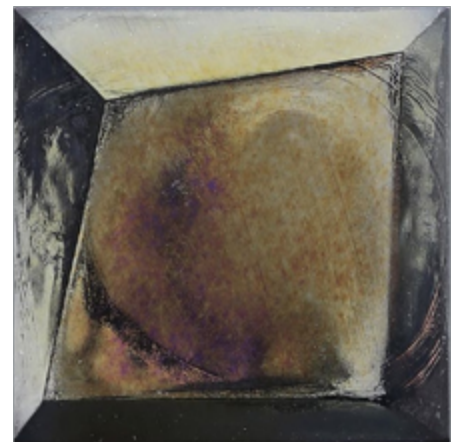

LUNADA
BAYTILE

Origami Field Trapeze (4 x 4)

- Not suitable for submerged water applications
- Size Nominal

Trapeze (4 x 4)
(Color shown Cottage Blue)

LUNADA
BAYTILE

Origami Field Trapeze (4 x 4)

- Not suitable for submerged water applications
- Size Nominal

Crystal

Clear

Silver

Latte

Aqua Blue

Java Blue

Banacha

Cottage Blue

Midnight Black