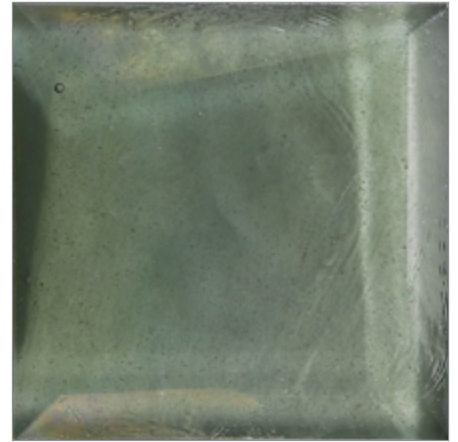

LUNADA
BAYTILE

Origami Field Trapeze (4 x 4)

- Not suitable for submerged water applications
- Size Nominal

Trapeze (4 x 4)
(Color shown Cottage Blue)

LUNADA
BAYTILE

Origami Field Trapeze (4 x 4)

- Not suitable for submerged water applications
- Size Nominal

Crystal

Clear

Silver

Latte

Aqua Blue

Java Blue

Banacha

Cottage Blue