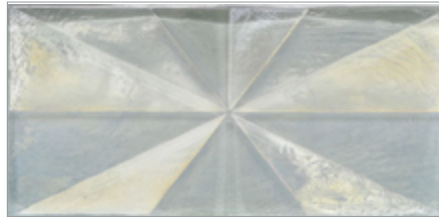

## Origami Field Moxie (4 x 8)

- Not suitable for submerged water applications
- Size Nominal

Moxie (4 x 8)  
(Color shown Cottage Blue)

LUNADA  
BAYTILE

## Origami Field Moxie (4 x 8)

- Not suitable for submerged water applications
- Size Nominal

Crystal

Clear

Silver

Latte

Aqua Blue

Java Blue