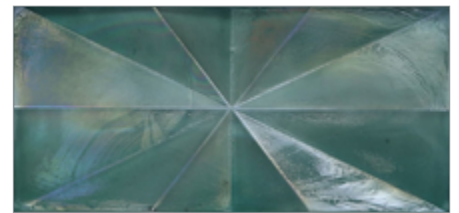

## Origami Field Moxie (4 x 8)

- Not suitable for submerged water applications
- Size Nominal

Moxie (4 x 8)  
(Color shown Cottage Blue)

LUNADA  
BAYTILE

## Origami Field Moxie (4 x 8)

- Not suitable for submerged water applications
- Size Nominal

Crystal

Clear

Silver

Latte

Aqua Blue

Java Blue