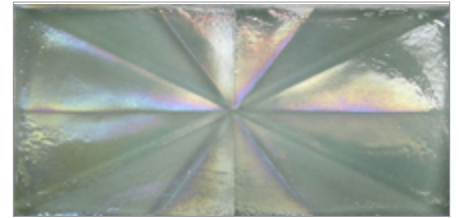

## Origami Field Moxie (4 x 8)

- Not suitable for submerged water applications
- Size Nominal

Moxie (4 x 8)  
(Color shown Cottage Blue)

LUNADA  
BAYTILE

## Origami Field Moxie (4 x 8)

- Not suitable for submerged water applications
- Size Nominal

Crystal

Clear

Silver

Latte

Aqua Blue

Java Blue