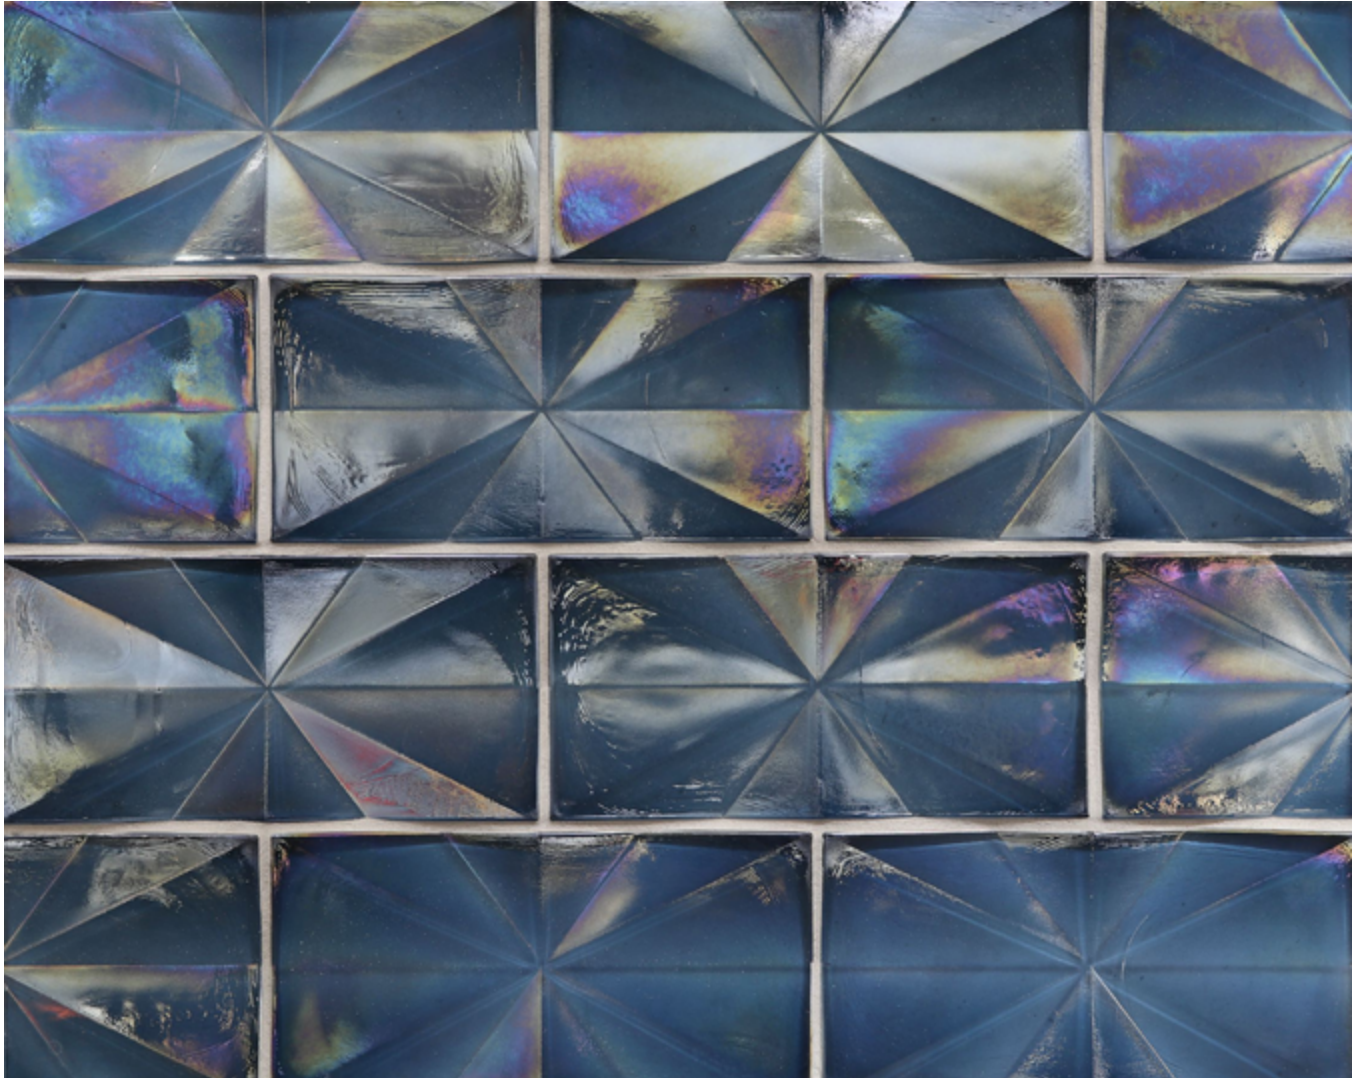

LUNADA  
BAYTILE

## Origami Field Moxie (4 x 8)

- Not suitable for submerged water applications
- Size Nominal

Moxie (4 x 8)  
(Color shown Cottage Blue)

LUNADA  
BAYTILE

## Origami Field Moxie (4 x 8)

- Not suitable for submerged water applications
- Size Nominal

Crystal

Clear

Silver

Latte

Aqua Blue

Java Blue