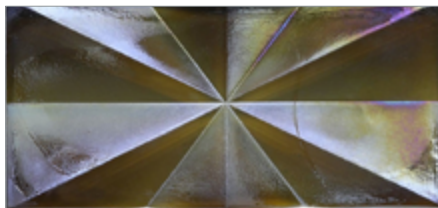

## Origami Field Moxie (4 x 8)

- Not suitable for submerged water applications
- Size Nominal

Moxie (4 x 8)  
(Color shown Cottage Blue)

LUNADA  
BAYTILE

## Origami Field Moxie (4 x 8)

- Not suitable for submerged water applications
- Size Nominal

Crystal

Clear

Silver

Latte

Aqua Blue

Java Blue