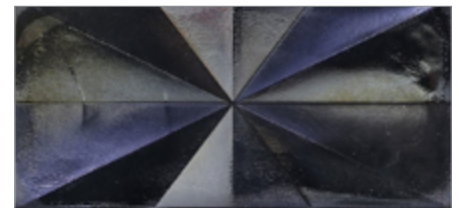

Midnight Black