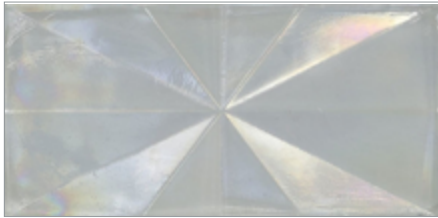

LUNADA  
BAYTILE

## Origami Field Moxie (4 x 8)

- Not suitable for submerged water applications
- Size Nominal

Moxie (4 x 8)  
(Color shown Cottage Blue)

LUNADA  
BAYTILE

## Origami Field Moxie (4 x 8)

- Not suitable for submerged water applications
- Size Nominal

Crystal

Clear

Silver

Latte

Aqua Blue

Java Blue