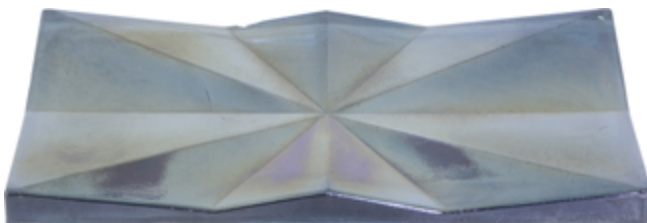

LUNADA  
BAYTILE

## Origami Field Moxie (4 x 8)

- Not suitable for submerged water applications
- Size Nominal

Moxie (4 x 8)  
(Color shown Cottage Blue)

LUNADA  
BAYTILE

## Origami Field Moxie (4 x 8)

- Not suitable for submerged water applications
- Size Nominal

Crystal

Clear

Silver

Latte

Aqua Blue

Java Blue