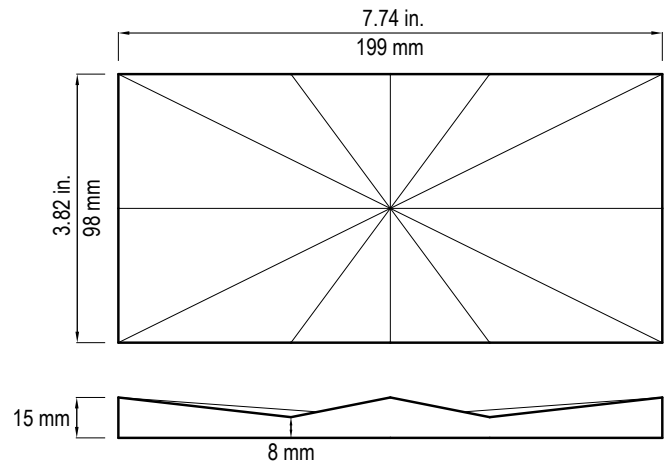

## Origami Field Moxie (4 x 8)

- Not suitable for submerged water applications
- Size Nominal

Moxie (4 x 8)  
(Color shown Cottage Blue)

LUNADA  
BAYTILE

## Origami Field Moxie (4 x 8)

- Not suitable for submerged water applications
- Size Nominal

Crystal

Clear

Silver

Latte

Aqua Blue

Java Blue