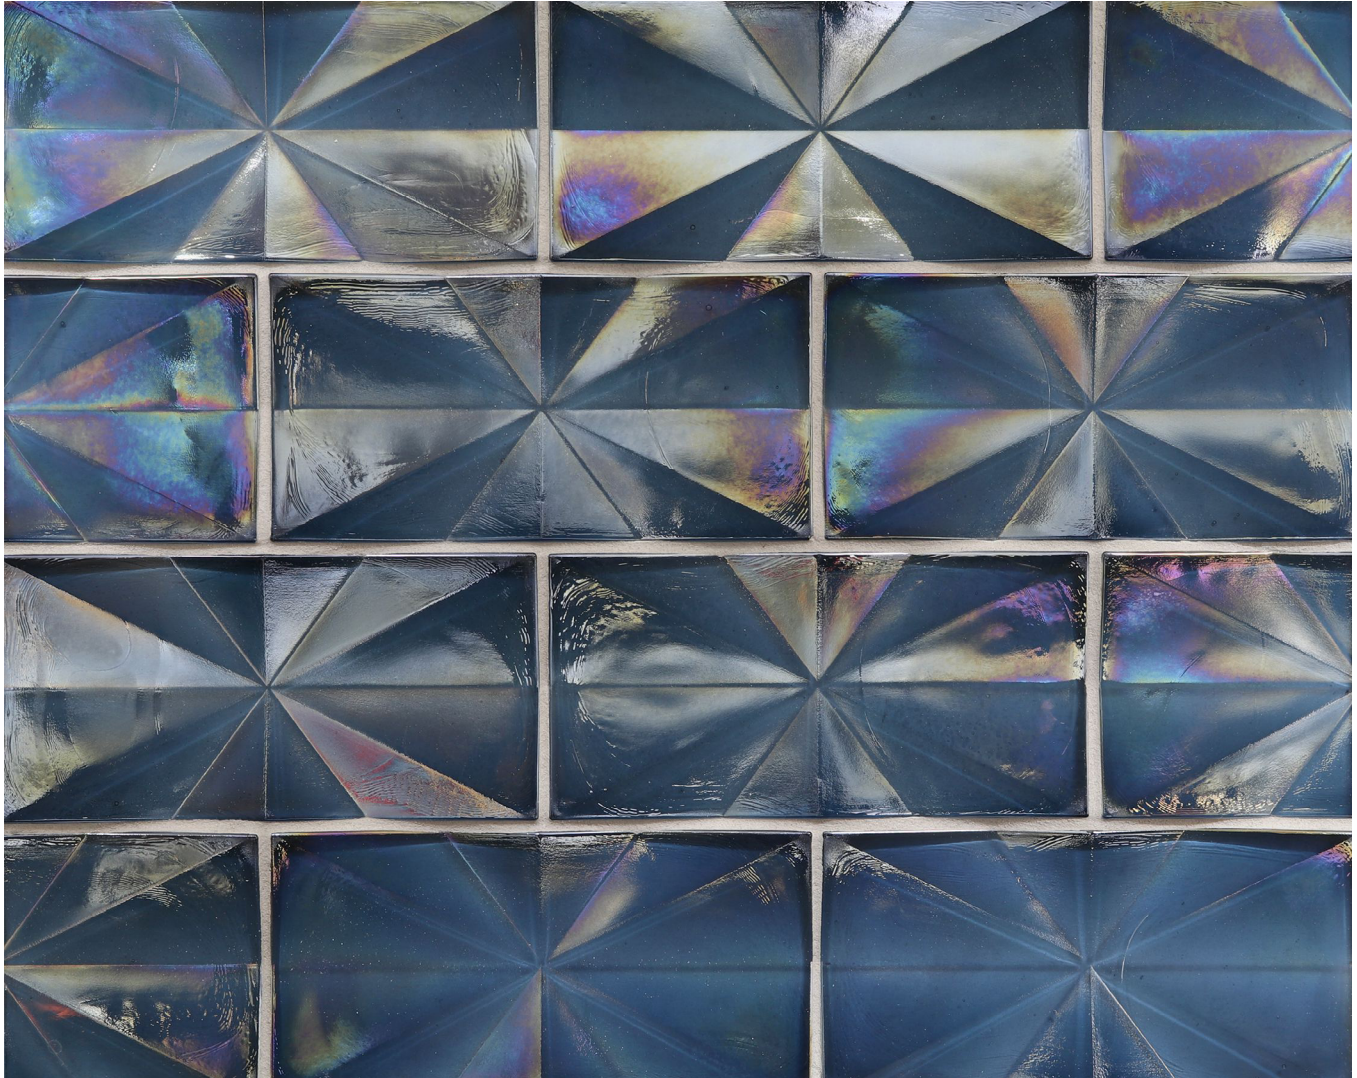

LUNADA
BAYTILE

Origami Field Moxie (4 x 8)

- Not suitable for submerged water applications
- Size Nominal

Moxie (4 x 8)
(Color shown Cottage Blue)

LUNADA
BAYTILE

Origami Field Moxie (4 x 8)

- Not suitable for submerged water applications
- Size Nominal

Crystal

Clear

Silver

Latte

Aqua Blue

Java Blue

Banacha

Cottage Blue

Midnight Black