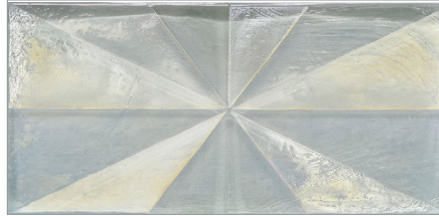

LUNADA
BAYTILE

Origami Field Moxie (4 x 8)

- Not suitable for submerged water applications
- Size Nominal

Moxie (4 x 8)
(Color shown Cottage Blue)

LUNADA
BAYTILE

Origami Field Moxie (4 x 8)

- Not suitable for submerged water applications
- Size Nominal

Crystal

Clear

Silver

Latte

Aqua Blue

Java Blue

Banacha

Cottage Blue