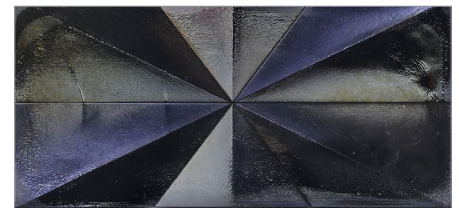

LUNADA
BAYTILE

Origami Field Moxie (4 x 8)

- Not suitable for submerged water applications
- Size Nominal

Moxie (4 x 8)
(Color shown Cottage Blue)

LUNADA
BAYTILE

Origami Field Moxie (4 x 8)

- Not suitable for submerged water applications
- Size Nominal

Crystal

Clear

Silver

Latte

Aqua Blue

Java Blue

Banacha

Cottage Blue

Midnight Black