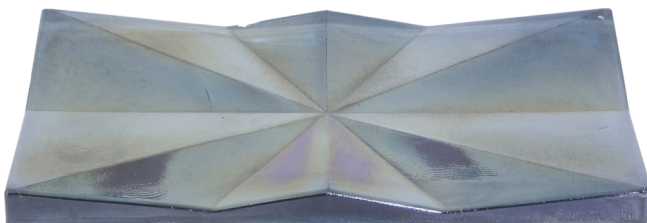

LUNADA
BAYTILE

Origami Field Moxie (4 x 8)

- Not suitable for submerged water applications
- Size Nominal

Moxie (4 x 8)
(Color shown Cottage Blue)

LUNADA
BAYTILE

Origami Field Moxie (4 x 8)

- Not suitable for submerged water applications
- Size Nominal

Crystal

Clear

Silver

Latte

Aqua Blue

Java Blue

Banacha

Cottage Blue

Midnight Black