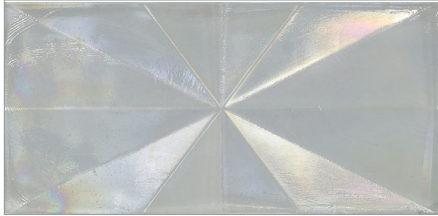

LUNADA
BAYTILE

Origami Field Moxie (4 x 8)

- Not suitable for submerged water applications
- Size Nominal

Moxie (4 x 8)
(Color shown Cottage Blue)

LUNADA
BAYTILE

Origami Field Moxie (4 x 8)

- Not suitable for submerged water applications
- Size Nominal

Crystal

Clear

Silver

Latte

Aqua Blue

Java Blue

Banacha

Cottage Blue