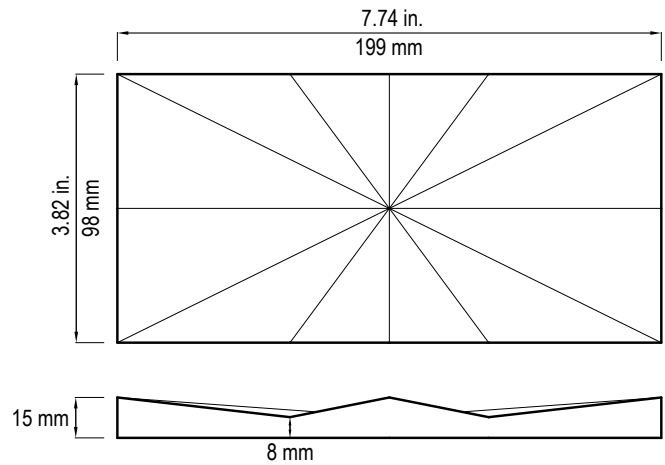

LUNADA
BAYTILE

Origami Field Moxie (4 x 8)

- Not suitable for submerged water applications
- Size Nominal

Moxie (4 x 8)
(Color shown Cottage Blue)

LUNADA
BAYTILE

Origami Field Moxie (4 x 8)

- Not suitable for submerged water applications
- Size Nominal