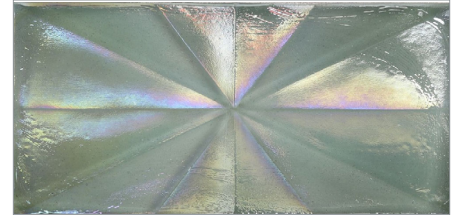

LUNADA
BAYTILE

Origami Field Moxie (4 x 8)

- Not suitable for submerged water applications
- Size Nominal

Moxie (4 x 8)
(Color shown Cottage Blue)

LUNADA
BAYTILE

Origami Field Moxie (4 x 8)

- Not suitable for submerged water applications
- Size Nominal

Crystal

Clear

Silver

Latte

Aqua Blue

Java Blue

Banacha

Cottage Blue