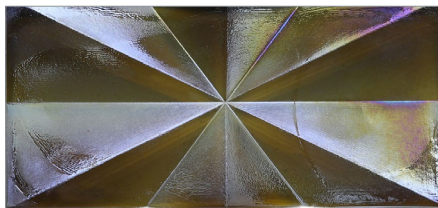

LUNADA
BAYTILE

Origami Field Moxie (4 x 8)

- Not suitable for submerged water applications
- Size Nominal

Moxie (4 x 8)
(Color shown Cottage Blue)

LUNADA
BAYTILE

Origami Field Moxie (4 x 8)

- Not suitable for submerged water applications
- Size Nominal

Crystal

Clear

Silver

Latte

Aqua Blue

Java Blue

Banacha

Cottage Blue

Midnight Black