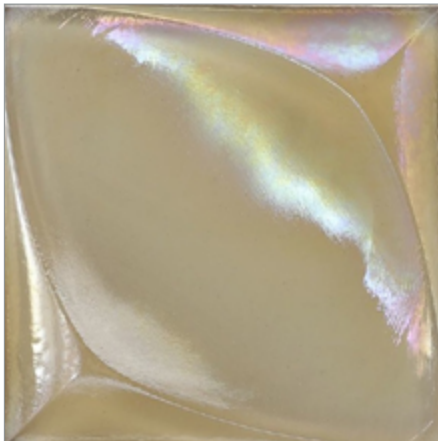

LUNADA
BAYTILE

Origami Field Lacuna (4 x 4)

- Not suitable for submerged water applications
- Size Nominal

Lacuna (4 x 4)
(Color shown Cottage Blue)

LUNADA
BAYTILE

Origami Field Lacuna (4 x 4)

- Not suitable for submerged water applications
- Size Nominal

Crystal

Clear

Silver

Latte

Aqua Blue

Java Blue

Banacha

Cottage Blue

Midnight Black