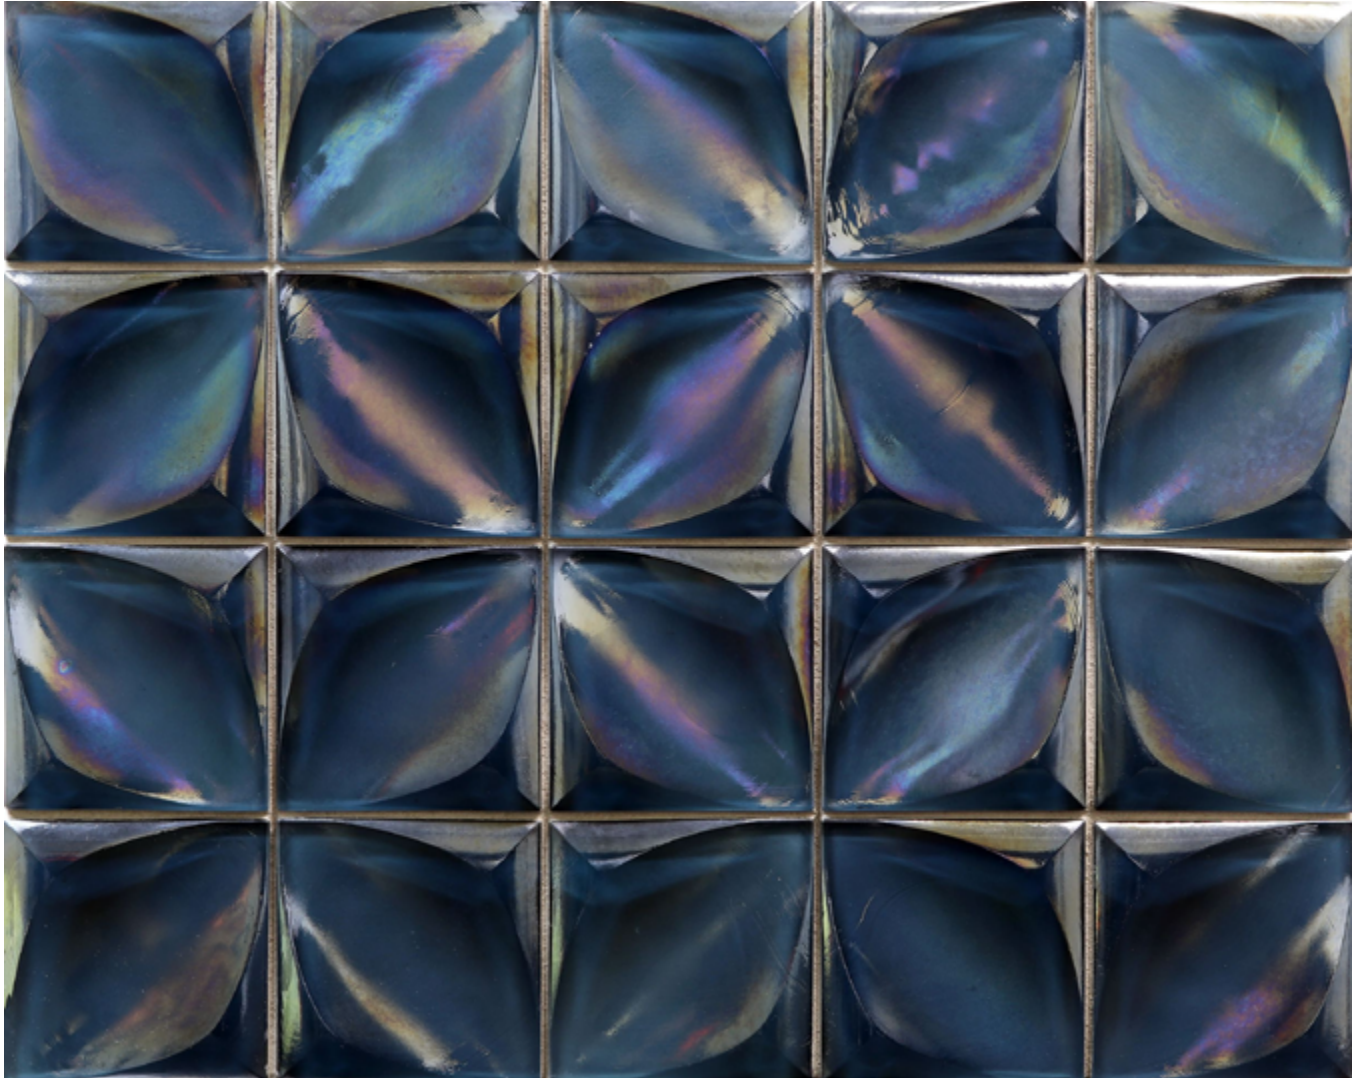

LUNADA
BAYTILE

Origami Field Lacuna (4 x 4)

- Not suitable for submerged water applications
- Size Nominal

Lacuna (4 x 4)
(Color shown Cottage Blue)

LUNADA
BAYTILE

Origami Field Lacuna (4 x 4)

- Not suitable for submerged water applications
- Size Nominal

Crystal

Clear

Silver

Latte

Aqua Blue

Java Blue

Banacha

Cottage Blue

Midnight Black