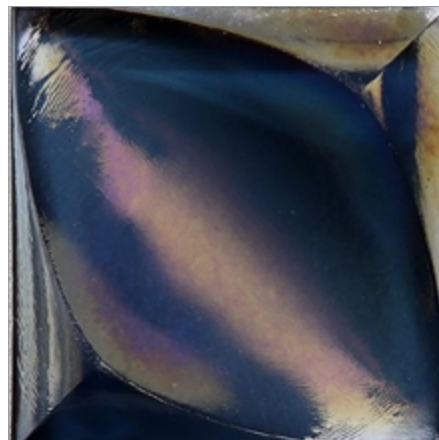

LUNADA
BAYTILE

Origami Field Lacuna (4 x 4)

- Not suitable for submerged water applications
- Size Nominal

Lacuna (4 x 4)
(Color shown Cottage Blue)

LUNADA
BAYTILE

Origami Field Lacuna (4 x 4)

- Not suitable for submerged water applications
- Size Nominal

Crystal

Clear

Silver

Latte

Aqua Blue

Java Blue

Banacha

Cottage Blue

Midnight Black