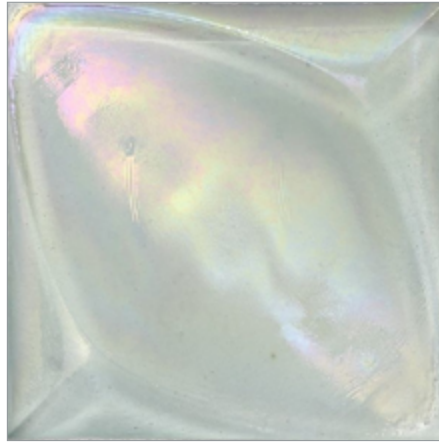

LUNADA
BAYTILE

Origami Field Lacuna (4 x 4)

- Not suitable for submerged water applications
- Size Nominal

Lacuna (4 x 4)
(Color shown Cottage Blue)

LUNADA
BAYTILE

Origami Field Lacuna (4 x 4)

- Not suitable for submerged water applications
- Size Nominal

Crystal

Clear

Silver

Latte

Aqua Blue

Java Blue

Banacha

Cottage Blue