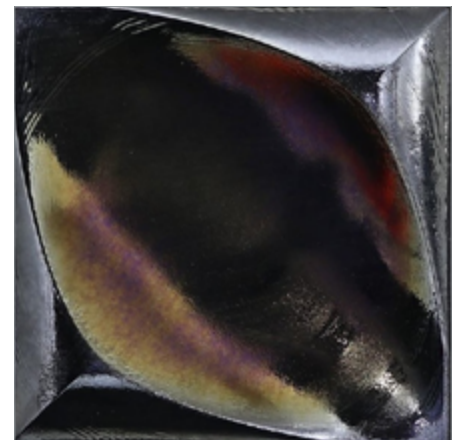

LUNADA
BAYTILE

Origami Field Lacuna (4 x 4)

- Not suitable for submerged water applications
- Size Nominal

Lacuna (4 x 4)
(Color shown Cottage Blue)

LUNADA
BAYTILE

Origami Field Lacuna (4 x 4)

- Not suitable for submerged water applications
- Size Nominal

Crystal

Clear

Silver

Latte

Aqua Blue

Java Blue

Banacha

Cottage Blue

Midnight Black