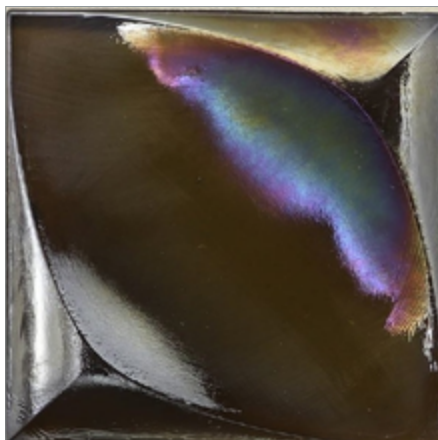

LUNADA
BAYTILE

Origami Field Lacuna (4 x 4)

- Not suitable for submerged water applications
- Size Nominal

Lacuna (4 x 4)
(Color shown Cottage Blue)

LUNADA
BAYTILE

Origami Field Lacuna (4 x 4)

- Not suitable for submerged water applications
- Size Nominal

Crystal

Clear

Silver

Latte

Aqua Blue

Java Blue

Banacha

Cottage Blue

Midnight Black