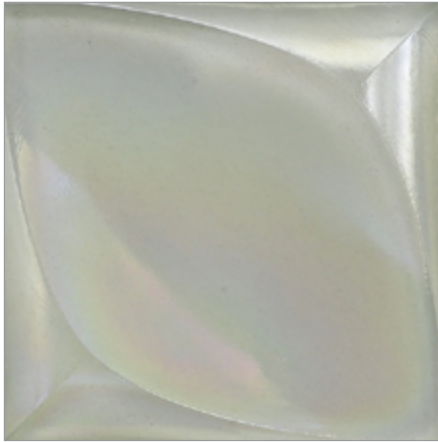

LUNADA
BAYTILE

Origami Field Lacuna (4 x 4)

- Not suitable for submerged water applications
- Size Nominal

Lacuna (4 x 4)
(Color shown Cottage Blue)

LUNADA
BAYTILE

Origami Field Lacuna (4 x 4)

- Not suitable for submerged water applications
- Size Nominal

Crystal

Clear

Silver

Latte

Aqua Blue

Java Blue

Banacha

Cottage Blue

Midnight Black