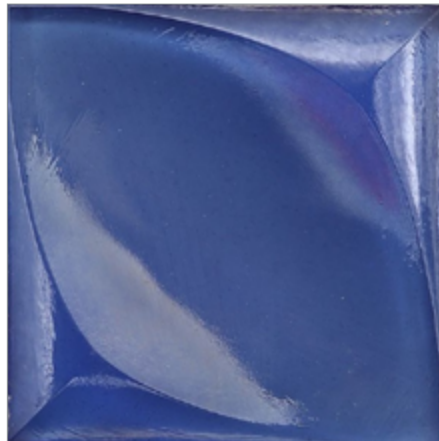

LUNADA
BAYTILE

Origami Field Lacuna (4 x 4)

- Not suitable for submerged water applications
- Size Nominal

Lacuna (4 x 4)
(Color shown Cottage Blue)

LUNADA
BAYTILE

Origami Field Lacuna (4 x 4)

- Not suitable for submerged water applications
- Size Nominal

Crystal

Clear

Silver

Latte

Aqua Blue

Java Blue

Banacha

Cottage Blue

Midnight Black