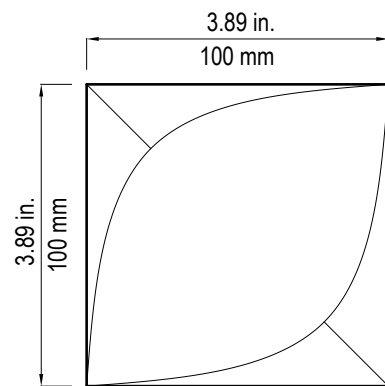

LUNADA
BAYTILE

Origami Field Lacuna (4 x 4)

- Not suitable for submerged water applications
- Size Nominal

Lacuna (4 x 4)
(Color shown Cottage Blue)

LUNADA
BAYTILE

Origami Field Lacuna (4 x 4)

- Not suitable for submerged water applications
- Size Nominal