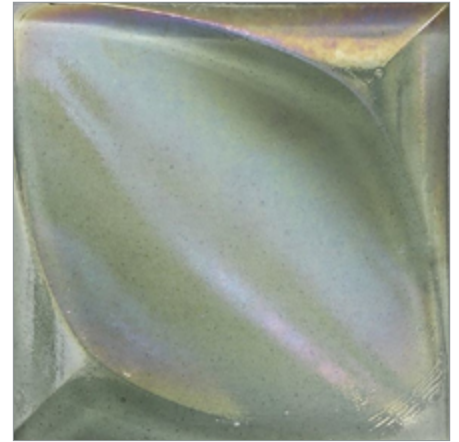

LUNADA
BAYTILE

Origami Field Lacuna (4 x 4)

- Not suitable for submerged water applications
- Size Nominal

Lacuna (4 x 4)
(Color shown Cottage Blue)

LUNADA
BAYTILE

Origami Field Lacuna (4 x 4)

- Not suitable for submerged water applications
- Size Nominal

Crystal

Clear

Silver

Latte

Aqua Blue

Java Blue

Banacha

Cottage Blue

Midnight Black