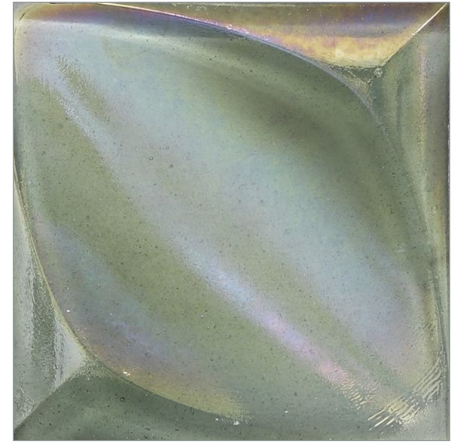

LUNADA  
BAYTILE

## Origami Field Lacuna (4 x 4)

- Not suitable for submerged water applications
- Size Nominal

Lacuna (4 x 4)  
(Color shown Cottage Blue)

LUNADA  
BAYTILE

## Origami Field Lacuna (4 x 4)

- Not suitable for submerged water applications
- Size Nominal

Crystal

Clear

Silver

Latte

Aqua Blue

Java Blue