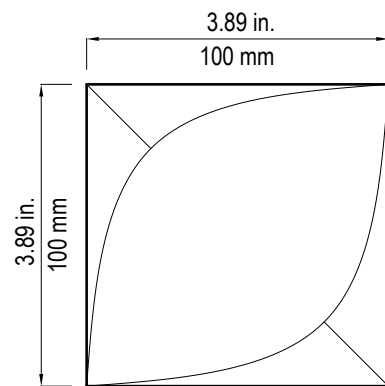

## Origami Field Lacuna (4 x 4)

- Not suitable for submerged water applications
- Size Nominal

Lacuna (4 x 4)  
(Color shown Cottage Blue)

LUNADA  
BAYTILE

## Origami Field Lacuna (4 x 4)

- Not suitable for submerged water applications
- Size Nominal

Crystal

Clear

Silver

Latte

Aqua Blue

Java Blue