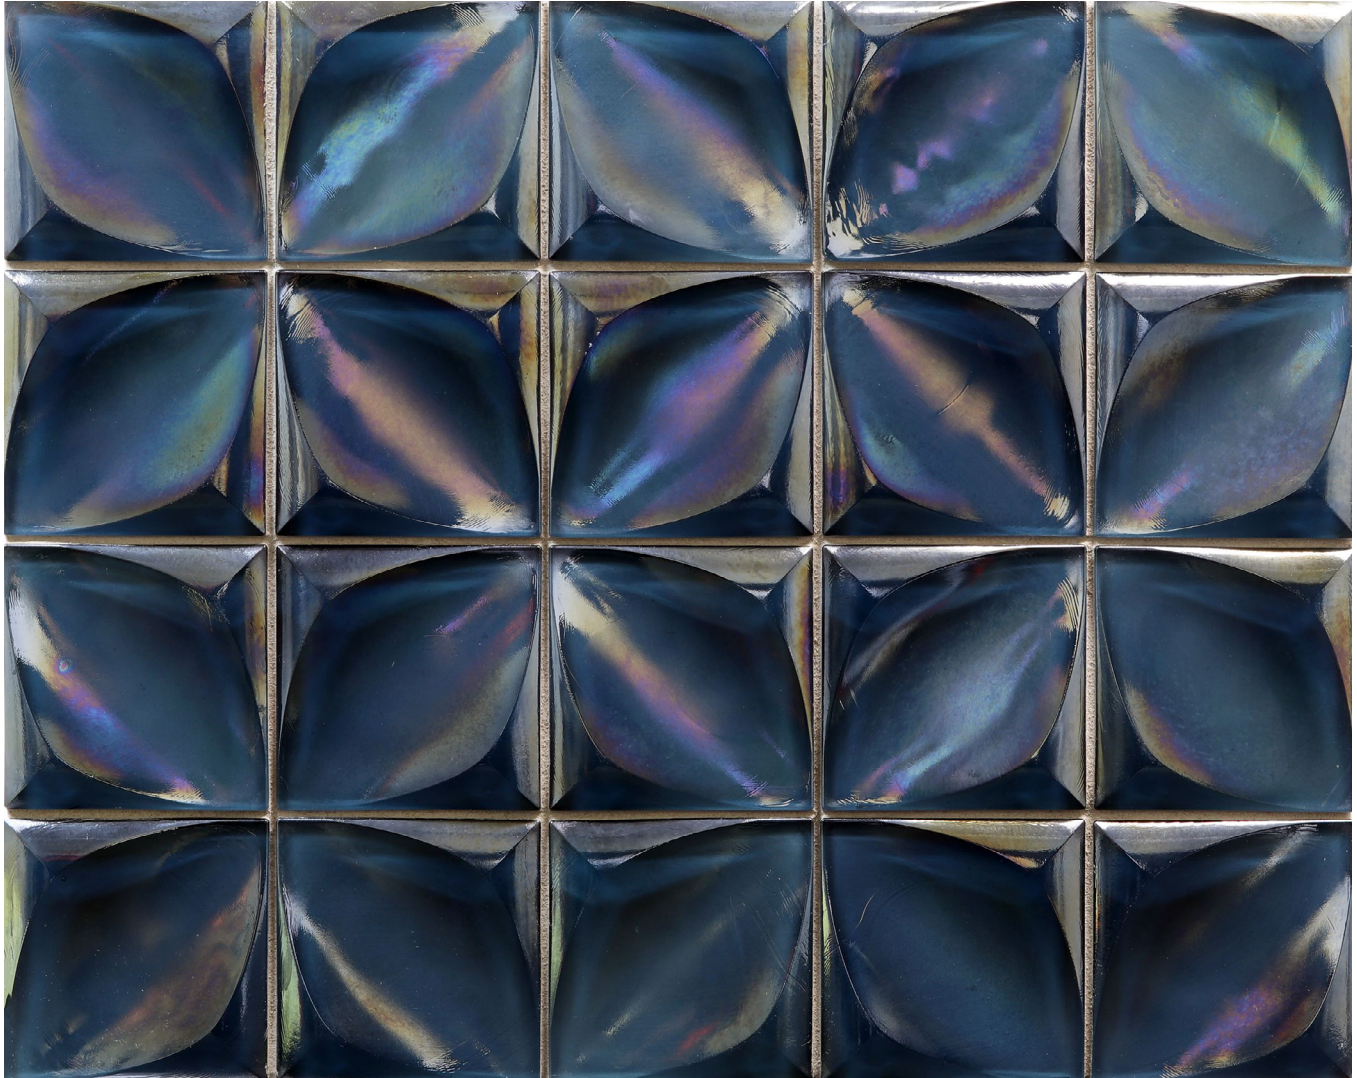

LUNADA  
BAYTILE

## Origami Field Lacuna (4 x 4)

- Not suitable for submerged water applications
- Size Nominal

Lacuna (4 x 4)  
(Color shown Cottage Blue)

LUNADA  
BAYTILE

## Origami Field Lacuna (4 x 4)

- Not suitable for submerged water applications
- Size Nominal

Crystal

Clear

Silver

Latte

Aqua Blue

Java Blue

Banacha

Cottage Blue

Midnight Black