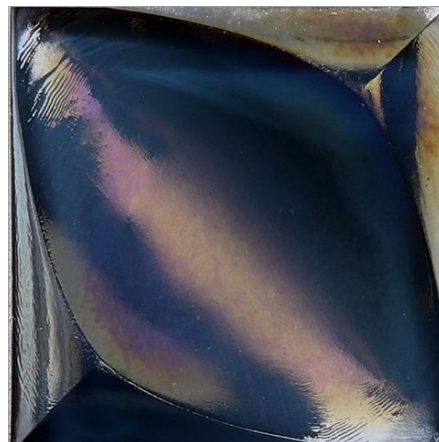

Cottage Blue