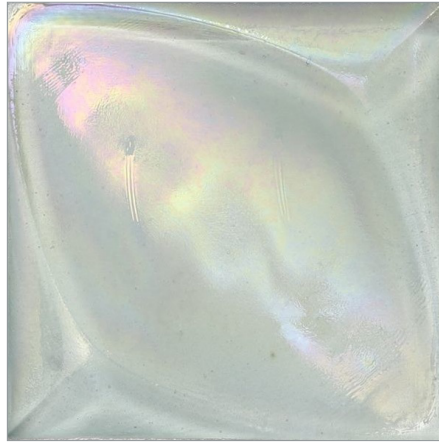

LUNADA  
BAYTILE

## Origami Field Lacuna (4 x 4)

- Not suitable for submerged water applications
- Size Nominal

Lacuna (4 x 4)  
(Color shown Cottage Blue)

LUNADA  
BAYTILE

## Origami Field Lacuna (4 x 4)

- Not suitable for submerged water applications
- Size Nominal

Crystal

Clear

Silver

Latte

Aqua Blue

Java Blue