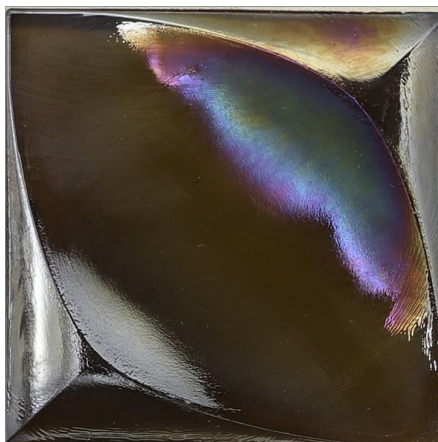

LUNADA  
BAYTILE

## Origami Field Lacuna (4 x 4)

- Not suitable for submerged water applications
- Size Nominal

Lacuna (4 x 4)  
(Color shown Cottage Blue)

LUNADA  
BAYTILE

## Origami Field Lacuna (4 x 4)

- Not suitable for submerged water applications
- Size Nominal

Crystal

Clear

Silver

Latte

Aqua Blue

Java Blue

Banacha

Cottage Blue

Midnight Black