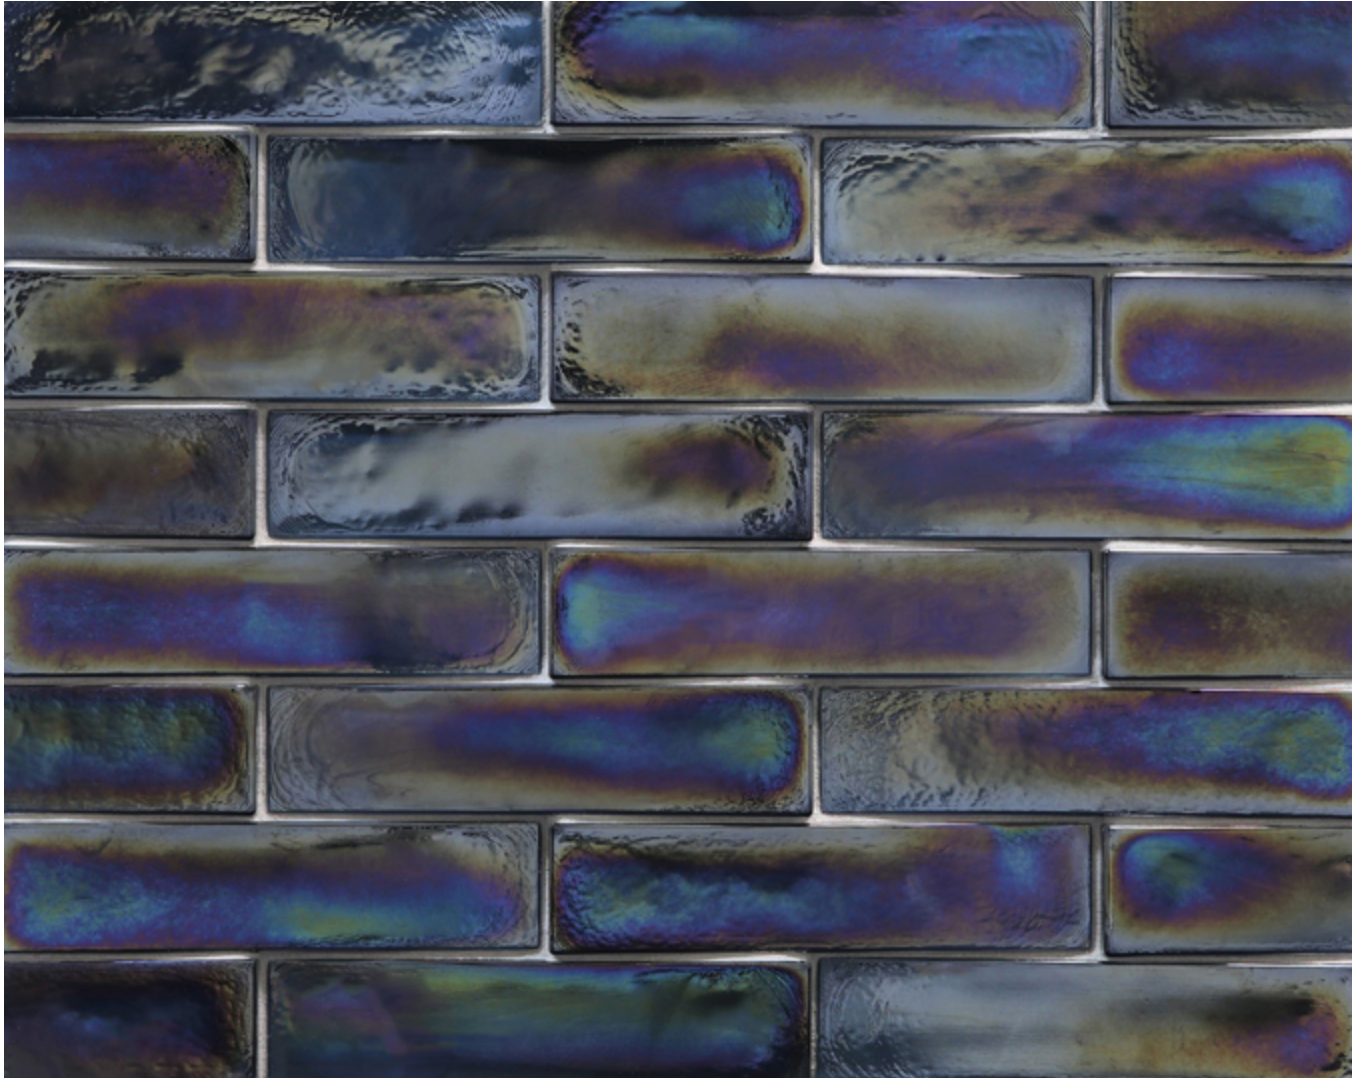

LUNADA
BAYTILE

Origami Field Elation (2 x 8)

- Not suitable for submerged water applications
- Size Nominal

Elation (2 x 8)
(Color shown Cottage Blue)

LUNADA
BAYTILE

Origami Field Elation (2 x 8)

- Not suitable for submerged water applications
- Size Nominal

Crystal

Clear

Silver

Latte

Aqua Blue

Java Blue

Banacha

Cottage Blue

Midnight Black