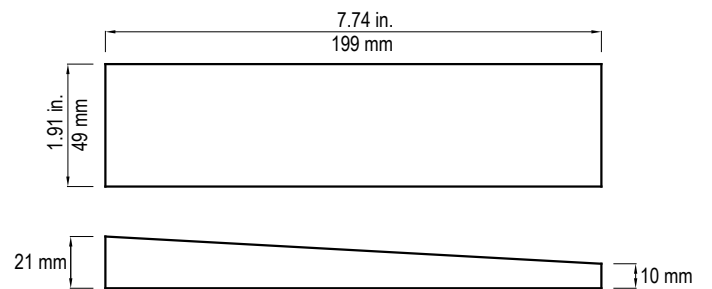

LUNADA
BAYTILE

Origami Field Elation (2 x 8)

- Not suitable for submerged water applications
- Size Nominal

Elation (2 x 8)
(Color shown Cottage Blue)

LUNADA
BAYTILE

Origami Field Elation (2 x 8)

- Not suitable for submerged water applications
- Size Nominal