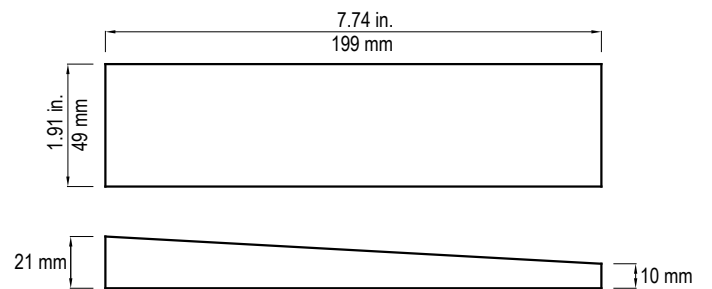

# Origami Field Elation (2 x 8)

- Not suitable for submerged water applications
- Size Nominal

Elation (2 x 8)  
(Color shown Cottage Blue)

LUNADA  
BAYTILE

## Origami Field Elation (2 x 8)

- Not suitable for submerged water applications
- Size Nominal

Crystal

Clear

Silver

Latte

Aqua Blue

Java Blue