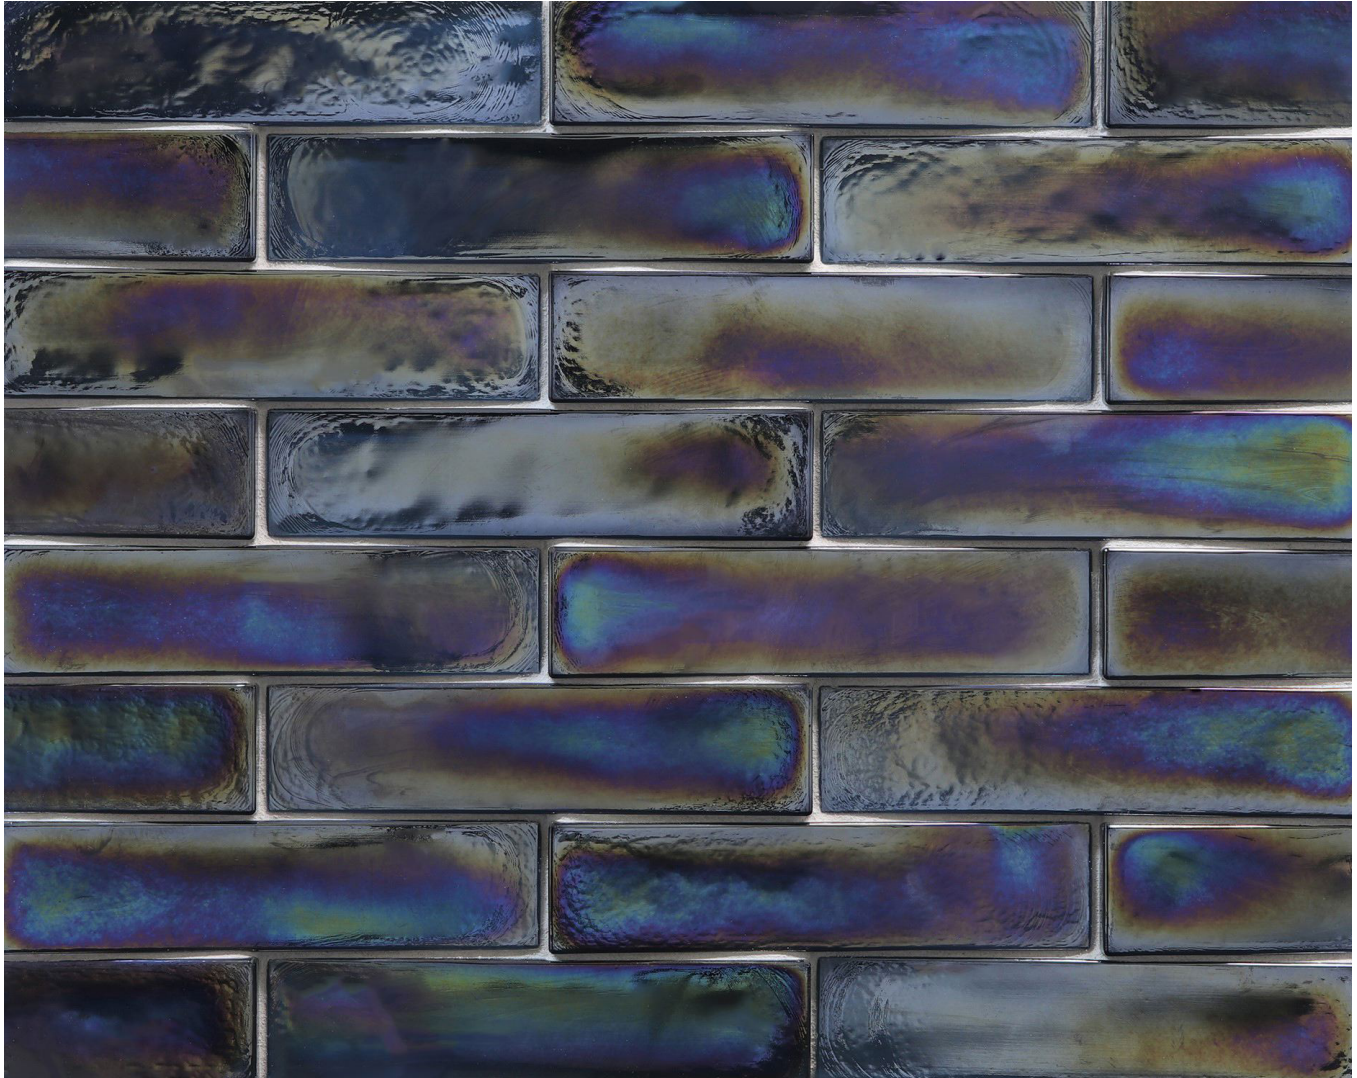

LUNADA  
BAYTILE

# Origami Field Elation (2 x 8)

- Not suitable for submerged water applications
- Size Nominal

Elation (2 x 8)  
(Color shown Cottage Blue)

LUNADA  
BAYTILE

## Origami Field Elation (2 x 8)

- Not suitable for submerged water applications
- Size Nominal

Crystal

Clear

Silver

Latte

Aqua Blue

Java Blue