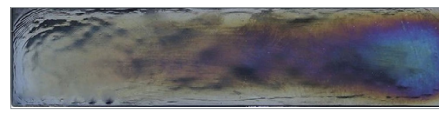

Cottage Blue