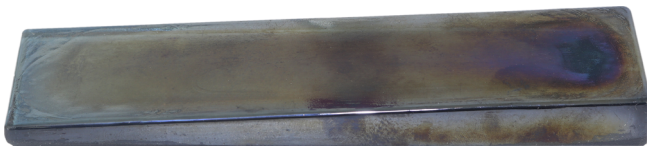

LUNADA  
BAYTILE

# Origami Field Elation (2 x 8)

- Not suitable for submerged water applications
- Size Nominal

Elation (2 x 8)  
(Color shown Cottage Blue)

LUNADA  
BAYTILE

## Origami Field Elation (2 x 8)

- Not suitable for submerged water applications
- Size Nominal

Crystal

Clear

Silver

Latte

Aqua Blue

Java Blue