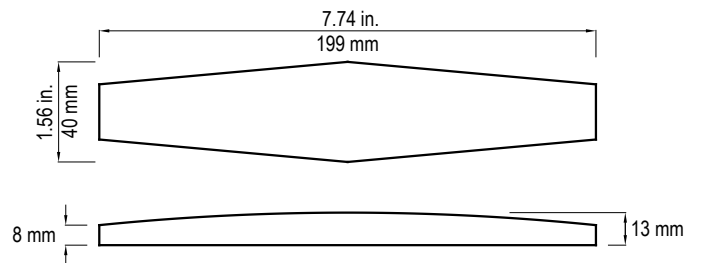

LUNADA
BAYTILE

Origami Field Ambit (1⁵/₈ x 8)

- Not suitable for submerged water applications
- Size Nominal

Ambit (1⁵/₈ x 8)
(Color shown Cottage Blue)

LUNADA
BAYTILE

Origami Field Ambient (1⁵/₈ x 8)

- Not suitable for submerged water applications
- Size Nominal