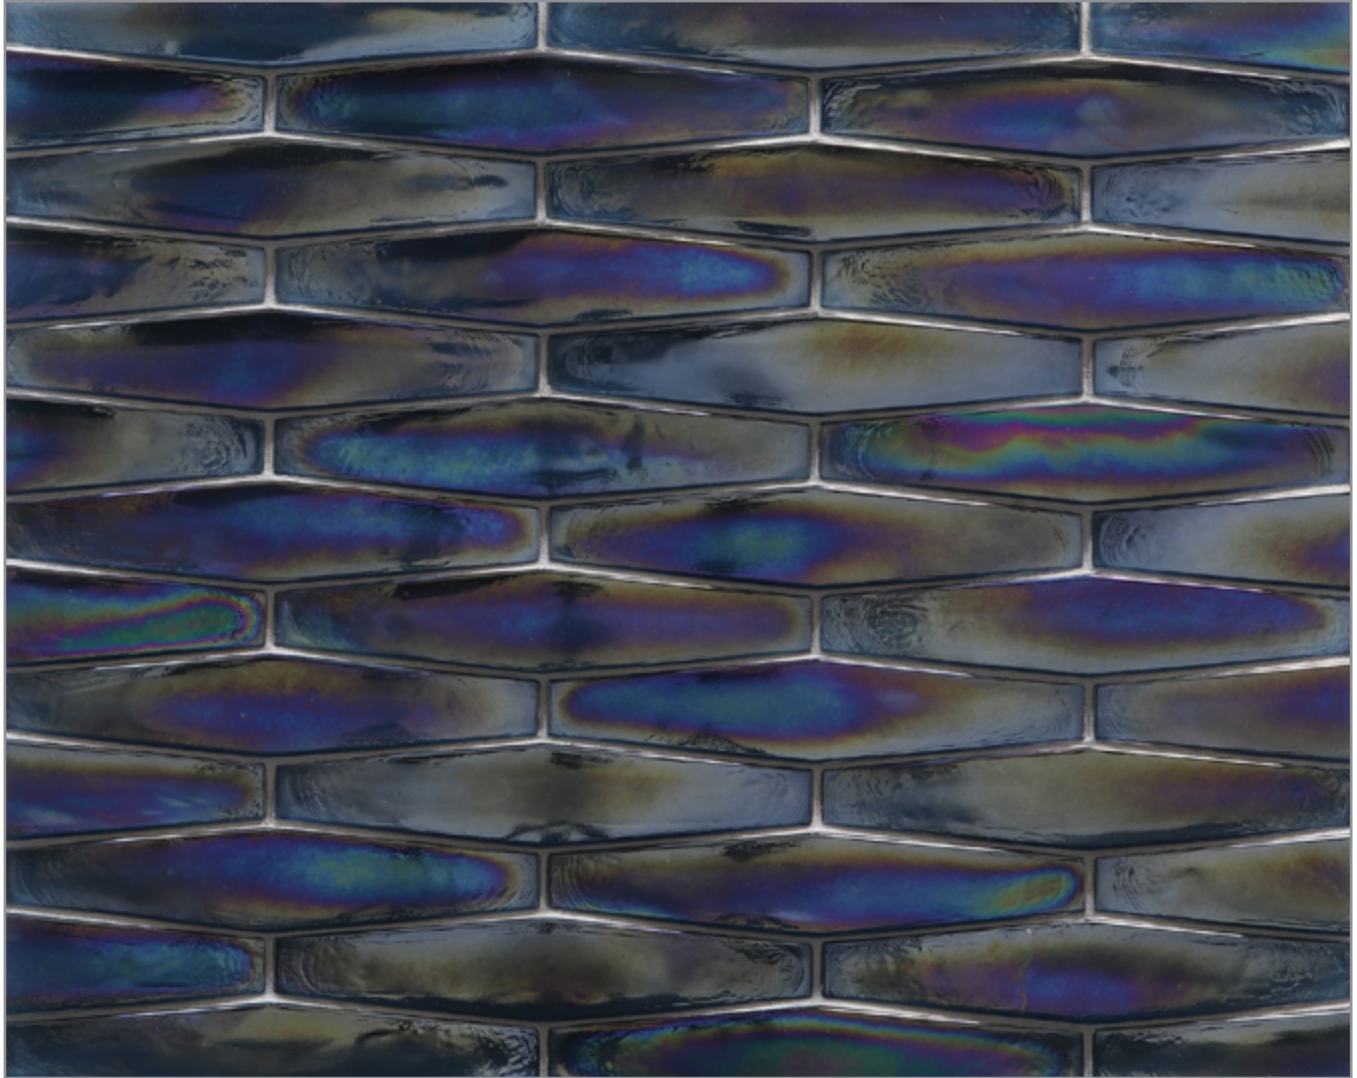

LUNADA
BAYTILE

Origami Field Ambit (1⁵/₈ x 8)

- Not suitable for submerged water applications
- Size Nominal

Ambit (1⁵/₈ x 8)
(Color shown Cottage Blue)

LUNADA
BAYTILE

Origami Field Ambient (1⁵/₈ x 8)

- Not suitable for submerged water applications
- Size Nominal

Crystal

Clear

Silver

Latte

Aqua Blue

Java Blue

Banacha

Cottage Blue

Midnight Black