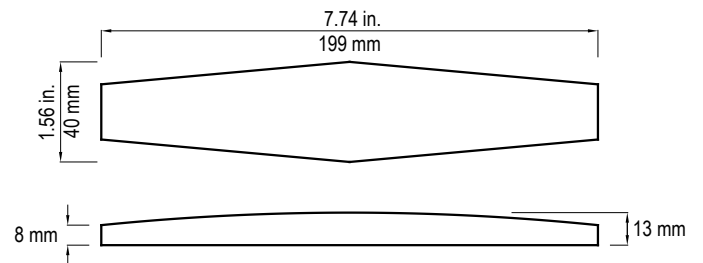

LUNADA
BAYTILE

Origami Field Ambit (1 $\frac{5}{8}$ x 8)

- Not suitable for submerged water applications
- Size Nominal

Ambit (1 $\frac{5}{8}$ x 8)
(Color shown Cottage Blue)

LUNADA
BAYTILE

Origami Field Ambient (1⁵/₈ x 8)

- Not suitable for submerged water applications
- Size Nominal

Crystal

Clear

Silver

Latte

Aqua Blue

Java Blue

Banacha