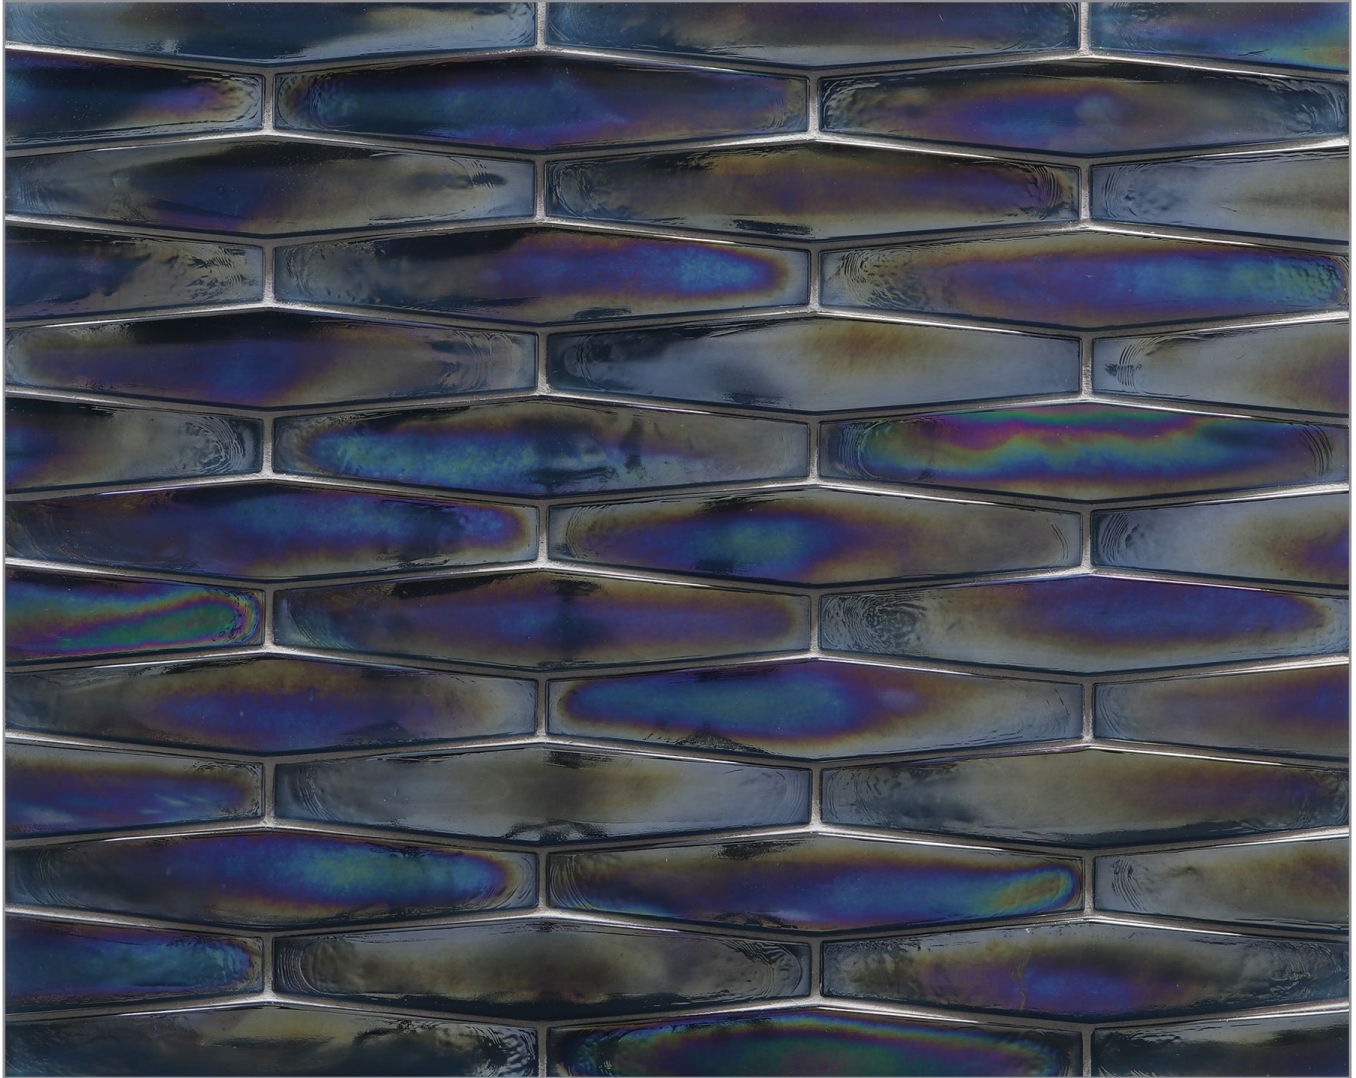

LUNADA
BAYTILE

Origami Field Ambit (1 $\frac{5}{8}$ x 8)

- Not suitable for submerged water applications
- Size Nominal

Ambit (1 $\frac{5}{8}$ x 8)
(Color shown Cottage Blue)

LUNADA
BAYTILE

Origami Field Ambient (1⁵/₈ x 8)

- Not suitable for submerged water applications
- Size Nominal

Crystal

Clear

Silver

Latte

Aqua Blue

Java Blue

Banacha