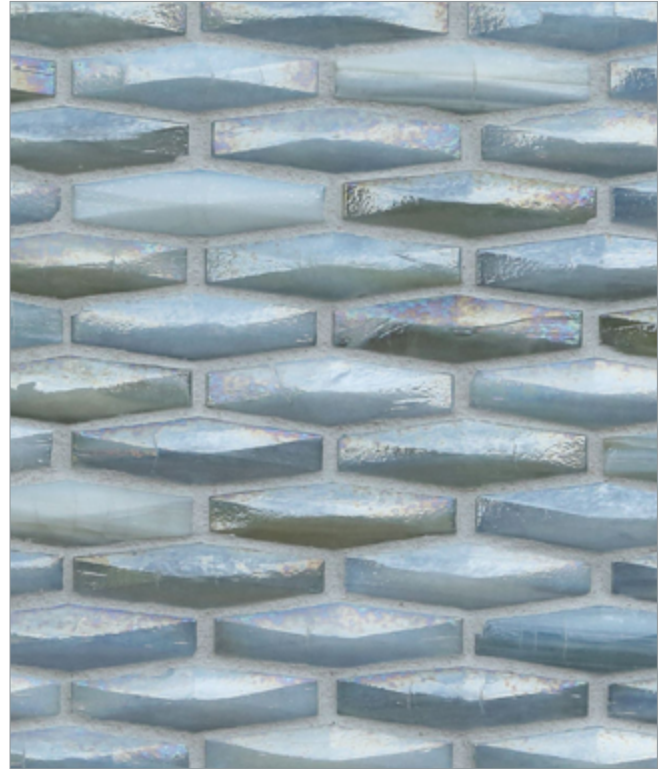

LUNADA  
BAYTILE

Origami Vesper ( $\frac{5}{8} \times 2$ ) Mosaic • Pearl Finish

• Mesh-mounted interlocking sheets

Ivory Pearl

Asolo Pearl

Bosa Pearl

Ippei Pearl

Cetara Pearl

Lucca Pearl

Bari Pearl

Umbra Pearl