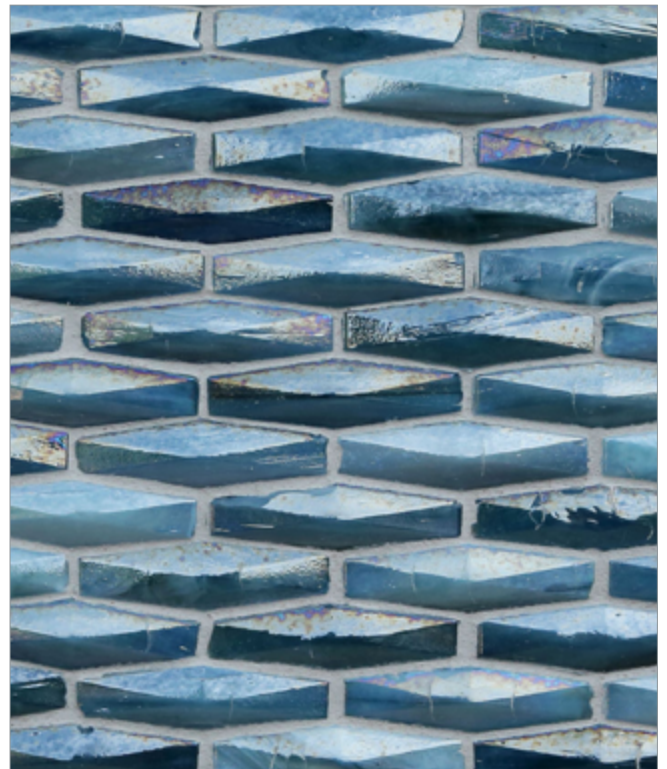

LUNADA  
BAYTILE

Origami Vesper ( $\frac{5}{8} \times 2$ ) Mosaic • Pearl Finish

• Mesh-mounted interlocking sheets

Ivory Pearl

Asolo Pearl

Bosa Pearl

Ippei Pearl

Cetara Pearl

Lucca Pearl

Bari Pearl

Umbra Pearl