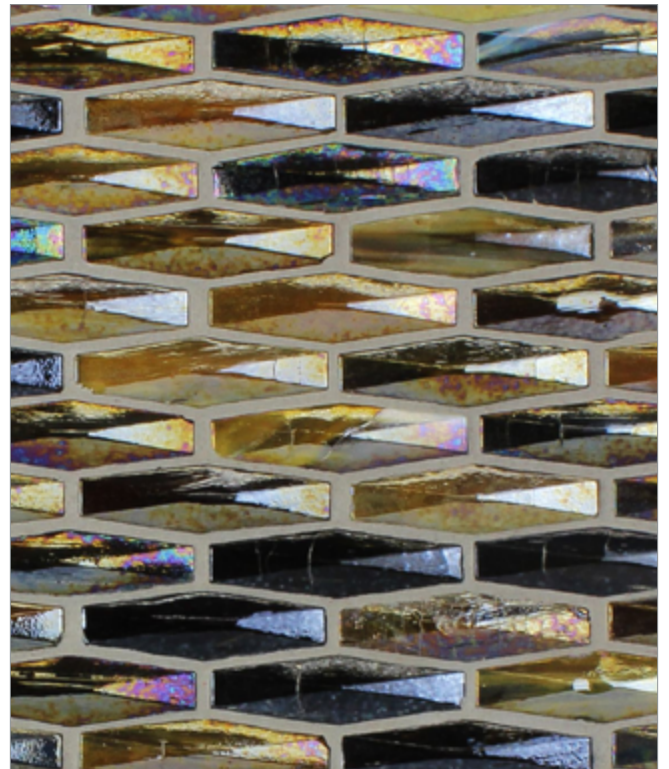

LUNADA  
BAYTILE

Origami Vesper ( $\frac{5}{8} \times 2$ ) Mosaic • Pearl Finish

• Mesh-mounted interlocking sheets

Ivory Pearl

Asolo Pearl

Bosa Pearl

Ippei Pearl

Cetara Pearl

Lucca Pearl

Bari Pearl

Umbra Pearl