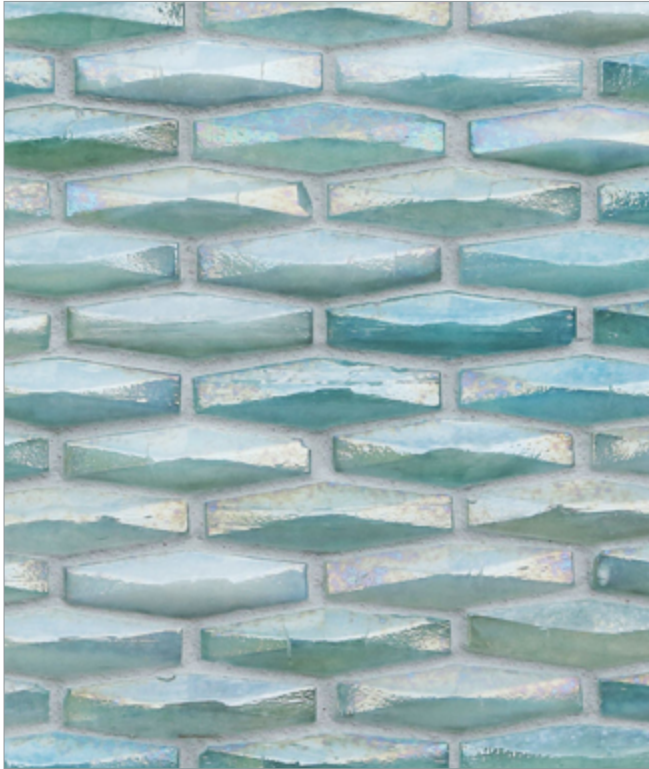

LUNADA  
BAYTILE

Origami Vesper ( $\frac{5}{8} \times 2$ ) Mosaic • Pearl Finish

• Mesh-mounted interlocking sheets

Ivory Pearl

Asolo Pearl

Bosa Pearl

Ippei Pearl

Cetara Pearl

Lucca Pearl

Bari Pearl

Umbra Pearl