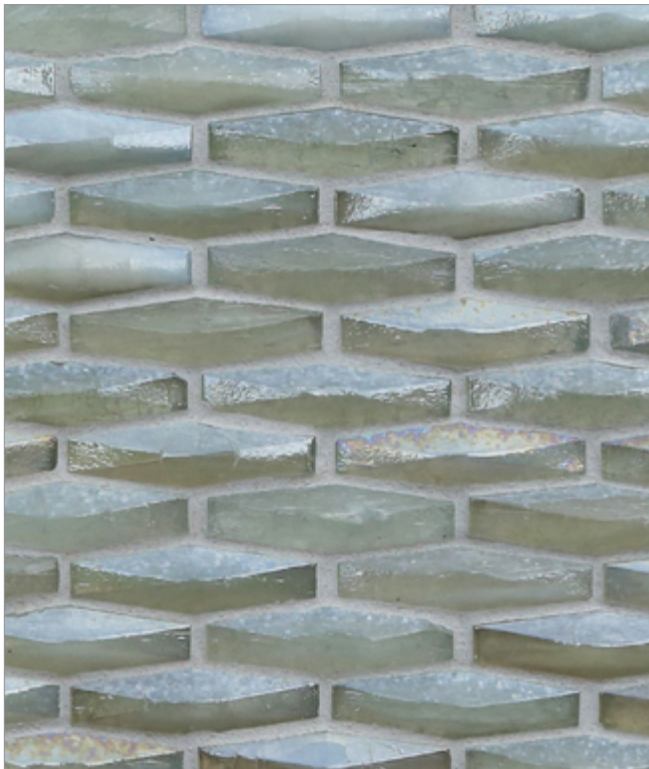

LUNADA  
BAYTILE

Origami Vesper ( $\frac{5}{8} \times 2$ ) Mosaic • Pearl Finish

• Mesh-mounted interlocking sheets

Ivory Pearl

Asolo Pearl

Bosa Pearl

Ippei Pearl

Cetara Pearl

Lucca Pearl

Bari Pearl

Umbra Pearl