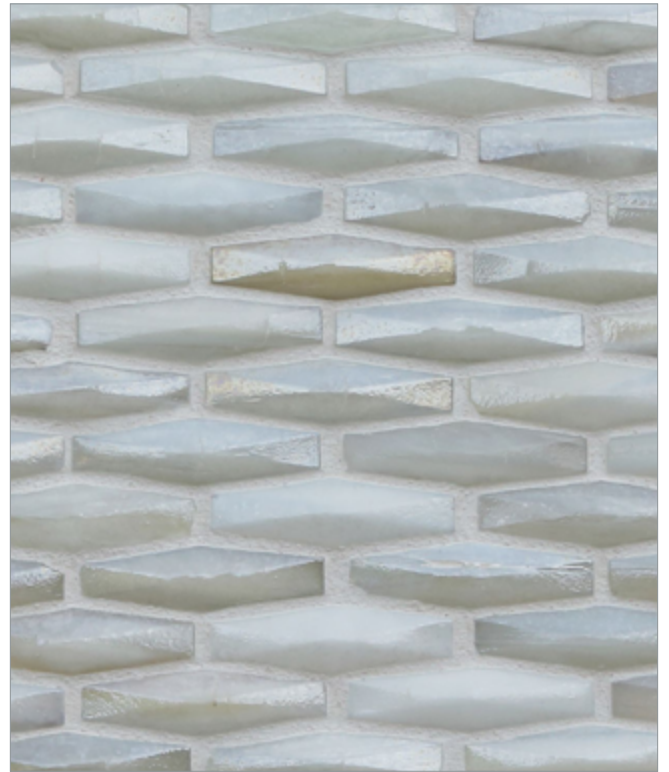

LUNADA  
BAYTILE

Origami Vesper ( $\frac{5}{8} \times 2$ ) Mosaic • Pearl Finish

• Mesh-mounted interlocking sheets

Ivory Pearl

Asolo Pearl

Bosa Pearl

Ippei Pearl

Cetara Pearl

Lucca Pearl

Bari Pearl

Umbra Pearl