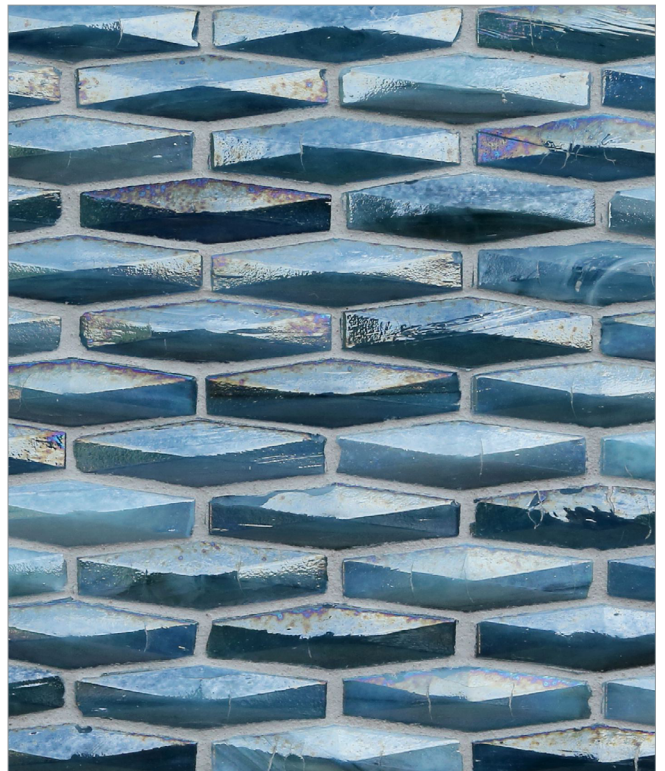

LUNADA
BAYTILE

Origami Vesper ($\frac{5}{8} \times 2$) Mosaic • Pearl Finish

• Mesh-mounted interlocking sheets

Ivory Pearl

Asolo Pearl

Bosa Pearl

Ippei Pearl

LUNADA
BAYTILE

Origami Vesper ($\frac{5}{8} \times 2$) Mosaic • Pearl Finish
• Mesh-mounted interlocking sheets

Cetara Pearl

Lucca Pearl

Bari Pearl

Umbra Pearl