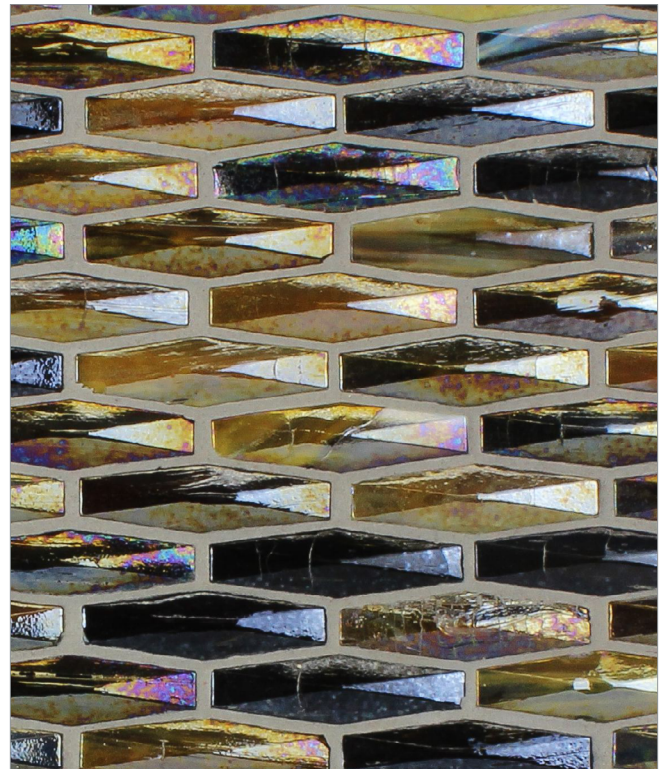

LUNADA
BAYTILE

Origami Vesper ($\frac{5}{8} \times 2$) Mosaic • Pearl Finish

• Mesh-mounted interlocking sheets

Ivory Pearl

Asolo Pearl

Bosa Pearl

Ippei Pearl

LUNADA
BAYTILE

Origami Vesper ($\frac{5}{8} \times 2$) Mosaic • Pearl Finish
• Mesh-mounted interlocking sheets

Cetara Pearl

Lucca Pearl

Bari Pearl

Umbra Pearl