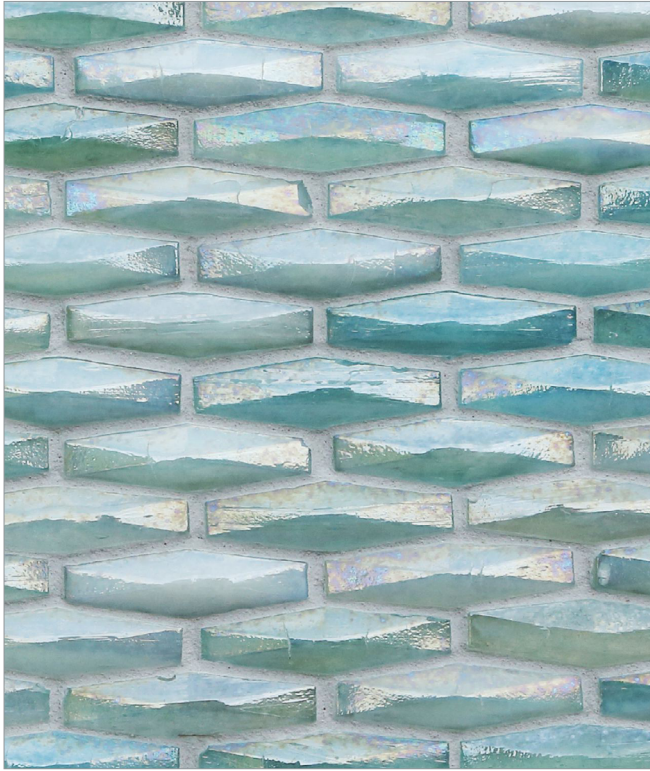

LUNADA
BAYTILE

Origami Vesper ($\frac{5}{8} \times 2$) Mosaic • Pearl Finish

• Mesh-mounted interlocking sheets

Ivory Pearl

Asolo Pearl

Bosa Pearl

Ippei Pearl

LUNADA
BAYTILE

Origami Vesper ($\frac{5}{8} \times 2$) Mosaic • Pearl Finish
• Mesh-mounted interlocking sheets

Cetara Pearl

Lucca Pearl

Bari Pearl

Umbra Pearl