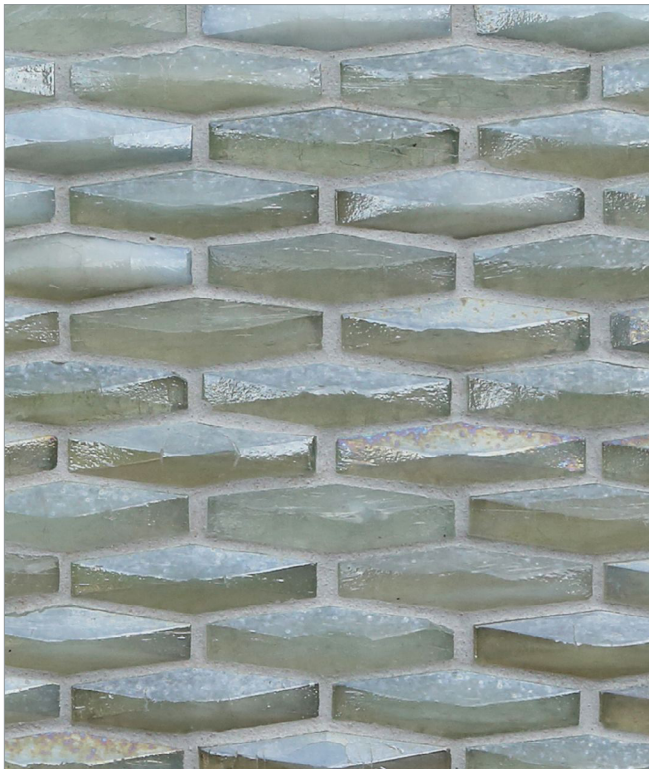

LUNADA
BAYTILE

Origami Vesper ($\frac{5}{8} \times 2$) Mosaic • Pearl Finish

• Mesh-mounted interlocking sheets

Ivory Pearl

Asolo Pearl

Bosa Pearl

Ippei Pearl

LUNADA
BAYTILE

Origami Vesper ($\frac{5}{8} \times 2$) Mosaic • Pearl Finish
• Mesh-mounted interlocking sheets

Cetara Pearl

Lucca Pearl

Bari Pearl

Umbra Pearl