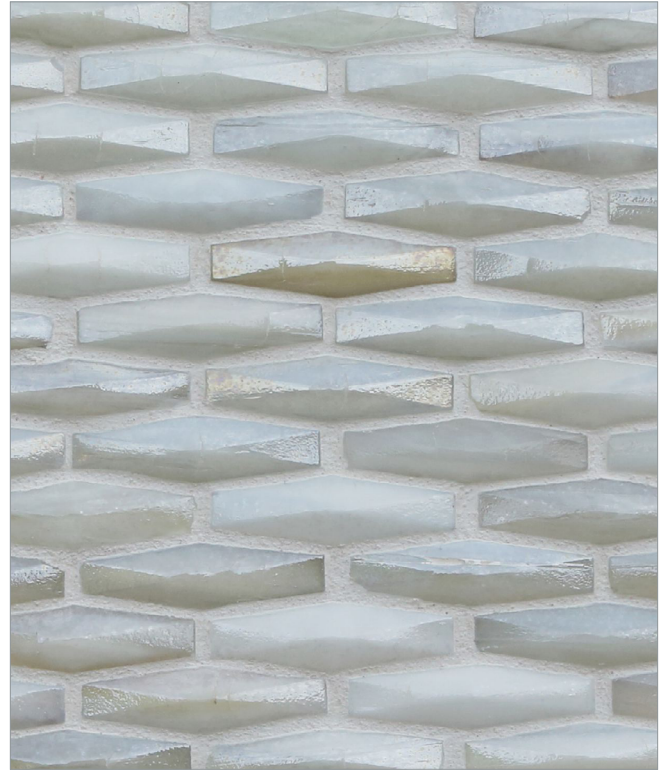

LUNADA
BAYTILE

Origami Vesper ($\frac{5}{8} \times 2$) Mosaic • Pearl Finish

• Mesh-mounted interlocking sheets

Ivory Pearl

Asolo Pearl

Bosa Pearl

Ippei Pearl

LUNADA
BAYTILE

Origami Vesper ($\frac{5}{8} \times 2$) Mosaic • Pearl Finish
• Mesh-mounted interlocking sheets

Cetara Pearl

Lucca Pearl

Bari Pearl

Umbra Pearl