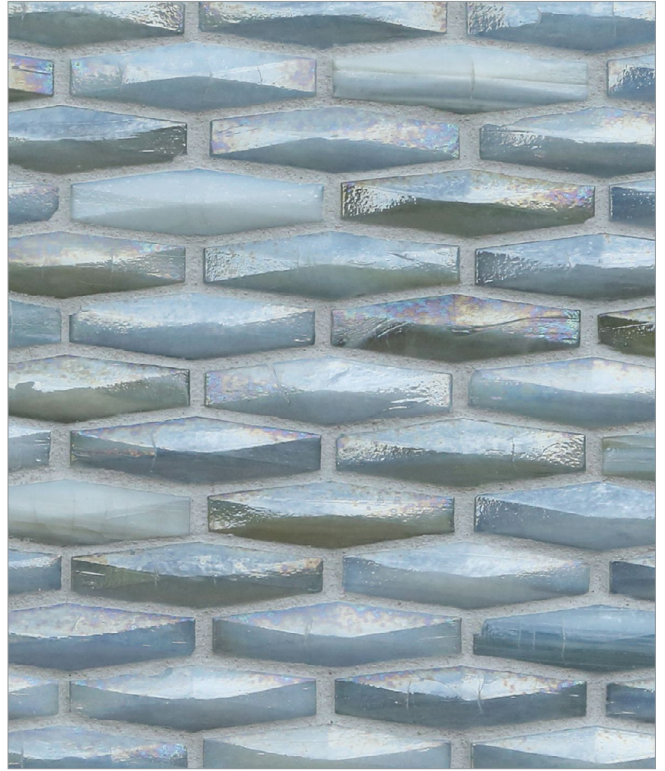

LUNADA
BAYTILE

Origami Vesper ($\frac{5}{8} \times 2$) Mosaic • Pearl Finish

• Mesh-mounted interlocking sheets

Ivory Pearl

Asolo Pearl

Bosa Pearl

Ippei Pearl

LUNADA
BAYTILE

Origami Vesper ($\frac{5}{8} \times 2$) Mosaic • Pearl Finish
• Mesh-mounted interlocking sheets

Cetara Pearl

Lucca Pearl

Bari Pearl

Umbra Pearl