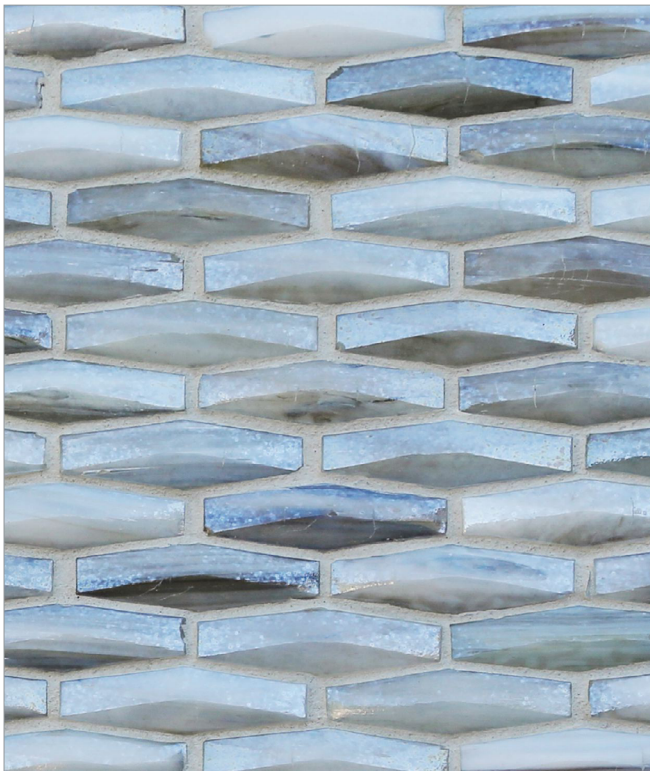

LUNADA
BAYTILE

Origami Vesper ($\frac{5}{8} \times 2$) Mosaic • Pearl Finish

• Mesh-mounted interlocking sheets

Ivory Pearl

Asolo Pearl

Bosa Pearl

Ippei Pearl

LUNADA
BAYTILE

Origami Vesper ($\frac{5}{8} \times 2$) Mosaic • Pearl Finish
• Mesh-mounted interlocking sheets

Cetara Pearl

Lucca Pearl

Bari Pearl

Umbra Pearl