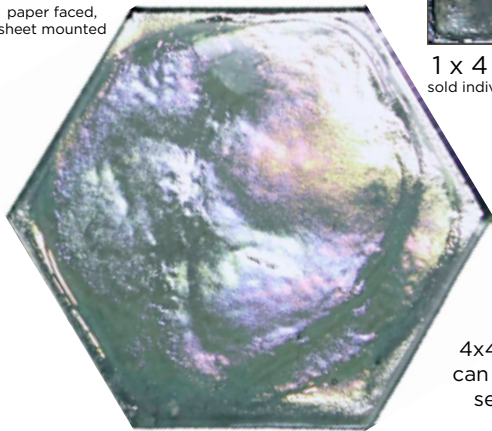

## Old Fashioned • Patterns

- 18 colors • 6 patterns • 1 x 1 and 2 x 2 Paper-faced sheets
- Other sizes sold individually
- Coordinating Glass Bars available

Old Fashioned glass tiles feature 18 rich classical colors reminiscent of Tiffany and classic Italian stained glass. Sizes available in 1 x 1, 2 x 2, 1 x 4, 2 x 4, 4 x 4, 4 x 8 and 4" hexagon. Old Fashioned Glass tiles are hand-poured and will have a certain amount of surface variation. This allows the surface pearlescence to catch the light and shimmer with a rainbow of colors.

**Color Shown: Silver Pearl**

1 x 1 Tile  
paper faced,  
sheet mounted

2 x 2 Tile  
paper faced, sheet mounted

1 x 4 Tile  
sold individually

2 x 4 Tile  
sold individually

4 x 4 Tile  
sold individually

4" Hexagon Tile sold individually

4x4 and Hexagon tiles  
can be custom etched -  
see Hikari Brochure

Mama Bar 1 1/8" x 7 7/8" (30mm x 200mm)

Small Bar 3/4" x 7 7/8" (20mm x 200mm)

Channel Bar 1 1/8" x 7 7/8" (32mm x 200mm)

Flat Bar 5/8" x 7 7/8" (16mm x 200mm)