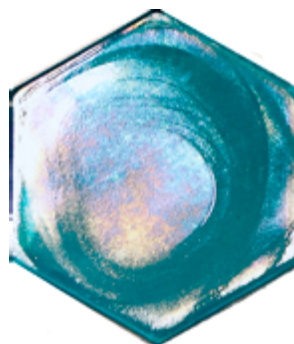

Silk

Pearl

Aqua Blue

Silk

Pearl

Clear

Silk

Pearl

Cottage Blue

Silk

Pearl

Cayman Blue

Silk

Pearl

Java Blue

Silk

LUNADA BAYTILE

Old Fashioned Hexagonal • Colors

- 14 colors
- Sold individually
- Coordinating Glass Bars available

Pearl

|
Sage

Silk

Pearl

|
Latte