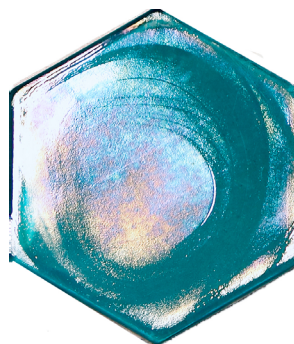

Silk

Pearl

Aqua Blue

Silk

Pearl

Clear

Silk

Pearl

Cottage Blue

Silk

Pearl

Cayman Blue

Silk

Pearl

Java Blue

Silk

LUNADA BAYTILE

Old Fashioned Hexagonal • Colors

- 14 colors
- Sold individually
- Coordinating Glass Bars available

Pearl

|
Sage

Silk

Pearl

|
Latte