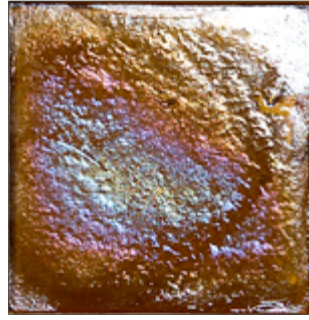

Silk

|
Cottage Blue

Pearl

Silk

|
Cayman Blue

Pearl

Silk

|
Java Blue

LUNADA
BAYTILE

Old Fashioned 4 x 4 • Color Palette

- 14 colors
- Sold individually
- Coordinating Glass Bars available

Pearl

|
Sage

Silk

Pearl

|
Latte

Silk

Pearl

|
Silver

Silk

Pearl

|
Tiger Eye

Silk

Pearl