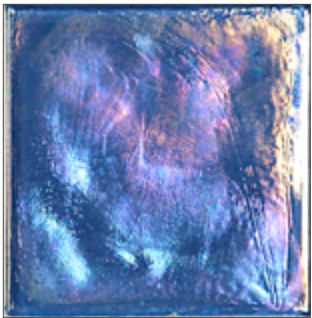

LUNADA BAYTILE

Old Fashioned 4 x 4 • Color Palette

- 14 colors
- Sold individually
- Coordinating Glass Bars available

Pearl

Silk

|
Frost

Pearl

Silk

|
Crystal

Pearl

Silk

|
Aqua Blue

Pearl

Silk

|
Clear

Pearl