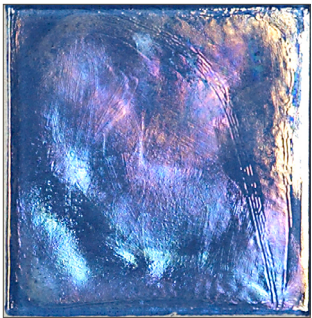

LUNADA BAYTILE

Old Fashioned 4 x 4 • Color Palette

- 14 colors
- Sold individually
- Coordinating Glass Bars available

Pearl

Silk

|
Frost

Pearl

Silk

|
Crystal

Pearl

Silk

|
Aqua Blue

Pearl

Silk

|
Clear

Pearl

LUNADA BAYTILE

Old Fashioned 4 x 4 • Color Palette

- 14 colors
- Sold individually
- Coordinating Glass Bars available

Pearl

|
Sage

Silk

Pearl

|
Latte