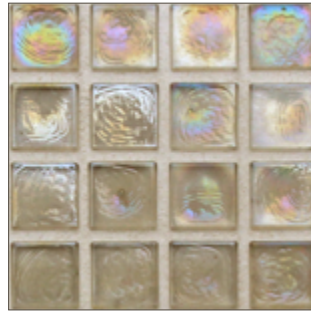

LUNADA
BAYTILE

Old Fashioned 1 x 1 • Color Palette

- 14 colors
- Paper-faced sheets
- Coordinating Glass Bars available

Pearl

Frost

Pearl

Silk

Pearl

Aqua Blue

Pearl

Silk

Pearl

Java Blue

Pearl

Cayman Blue

Silk

Pearl

Java Blue

Silk

LUNADA BAY TILE

Old Fashioned 1 x 1 • Color Palette

- 14 colors
- Paper-faced sheets
- Coordinating Glass Bars available

Pearl

|
Sage

Silk

Pearl

|
Latte

Silk

Pearl

|
Silver

Silk

Pearl