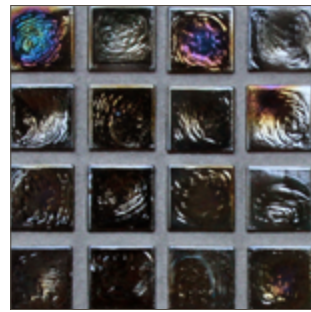

Pearl

Java Blue

Silk

LUNADA BAY TILE

Old Fashioned 1 x 1 • Color Palette

- 14 colors
- Paper-faced sheets
- Coordinating Glass Bars available

Pearl

|
Sage

|
Tiger Eye

Silk

Pearl

|
Bancha

Silk

Pearl

|
Honey

Silk