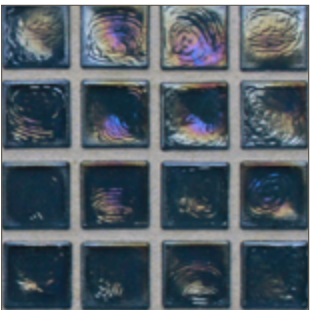

LUNADA
BAYTILE

Old Fashioned 1 x 1 • Color Palette

- 14 colors
- Paper-faced sheets
- Coordinating Glass Bars available

Pearl

Frost

Pearl

Silk

Pearl

Aqua Blue

Pearl

Silk

Pearl

Java Blue

Pearl

Cayman Blue

Silk

Pearl

Java Blue

Silk

LUNADA BAY TILE

Old Fashioned 1 x 1 • Color Palette

- 14 colors
- Paper-faced sheets
- Coordinating Glass Bars available

Pearl

|
Sage