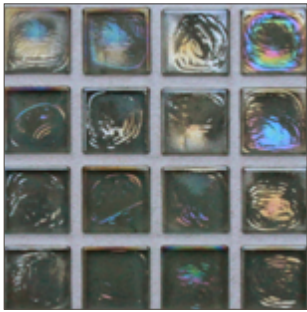

LUNADA
BAYTILE

Old Fashioned 1 x 1 • Color Palette

- 14 colors
- Paper-faced sheets
- Coordinating Glass Bars available

Pearl

Frost

Pearl

Silk

Pearl

Aqua Blue

Pearl

Silk

Pearl

Java Blue

Pearl

Cayman Blue

Silk

Pearl

Java Blue

Silk

LUNADA BAY TILE

Old Fashioned 1 x 1 • Color Palette

- 14 colors
- Paper-faced sheets
- Coordinating Glass Bars available

Pearl

|
Sage

Silk

Pearl

|
Latte

Silk

Pearl

|
Silver

Silk

Pearl