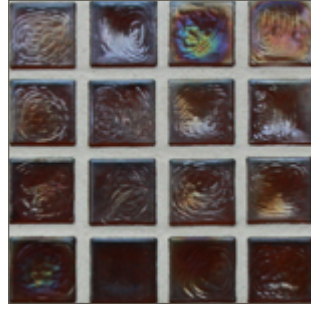

Pearl

Java Blue

Silk

LUNADA BAY TILE

Old Fashioned 1 x 1 • Color Palette

- 14 colors
- Paper-faced sheets
- Coordinating Glass Bars available

Pearl

|
Sage

|
Tiger Eye

Silk

Pearl

|
Bancha

Silk

Pearl

|
Honey

Silk