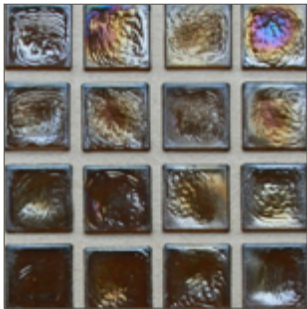

Pearl

Java Blue

Silk

LUNADA BAY TILE

Old Fashioned 1 x 1 • Color Palette

- 14 colors
- Paper-faced sheets
- Coordinating Glass Bars available

Pearl

|
Sage

Silk

Pearl

|
Latte

Silk

Pearl

|
Silver

Silk

Pearl

|
Tiger Eye

Silk

Pearl

|
Bancha

Silk

Pearl

|
Honey

Silk