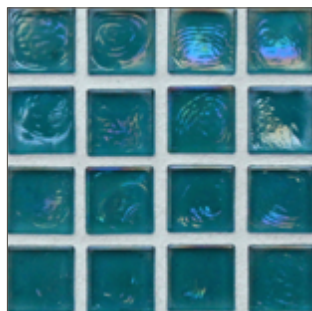

LUNADA
BAYTILE

Old Fashioned 1 x 1 • Color Palette

- 14 colors
- Paper-faced sheets
- Coordinating Glass Bars available

Pearl

Frost

Pearl

Silk

Pearl

Aqua Blue

Pearl

Silk

Pearl

Java Blue

Pearl

Cayman Blue

Silk

Pearl

Java Blue

Silk

LUNADA BAY TILE

Old Fashioned 1 x 1 • Color Palette

- 14 colors
- Paper-faced sheets
- Coordinating Glass Bars available

Pearl

|
Sage