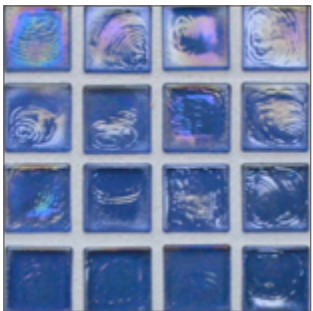

LUNADA
BAYTILE

Old Fashioned 1 x 1 • Color Palette

- 14 colors
- Paper-faced sheets
- Coordinating Glass Bars available

Pearl

Frost

Pearl

Silk

Pearl

Aqua Blue

Pearl

Silk

Pearl

Java Blue

Pearl

Cayman Blue

Silk

Pearl

Java Blue

Silk

LUNADA BAY TILE

Old Fashioned 1 x 1 • Color Palette

- 14 colors
- Paper-faced sheets
- Coordinating Glass Bars available

Pearl

|
Sage