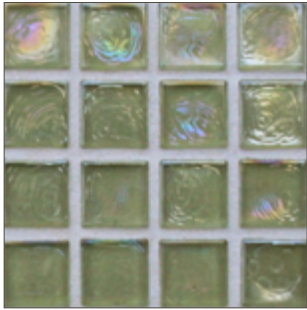

LUNADA
BAYTILE

Old Fashioned 1 x 1 • Color Palette

- 14 colors
- Paper-faced sheets
- Coordinating Glass Bars available

Pearl

Frost

Pearl

Silk

Pearl

Aqua Blue

Pearl

Silk

Pearl

Java Blue

Pearl

Cayman Blue

Silk

Pearl

Java Blue

Silk

LUNADA BAY TILE

Old Fashioned 1 x 1 • Color Palette

- 14 colors
- Paper-faced sheets
- Coordinating Glass Bars available

Pearl

|
Sage

Silk

Pearl

|
Latte

Silk

Pearl

|
Silver

Silk

Pearl