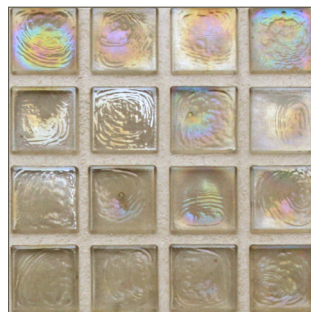

Java Blue

Silk

Pearl

Cayman Blue

Silk

Pearl

Java Blue

Silk

LUNADA BAY TILE

Old Fashioned 1 x 1 • Color Palette

- 14 colors
- Paper-faced sheets
- Coordinating Glass Bars available

Pearl

|
Sage

Silk

Pearl

|
Latte

Silk

Pearl

|
Silver

Silk

Pearl

|
Tiger Eye

Silk

Pearl