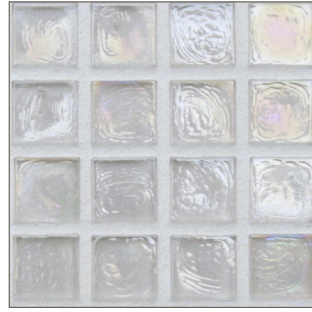

LUNADA BAY TILE

Old Fashioned 1 x 1 • Color Palette

- 14 colors
- Paper-faced sheets
- Coordinating Glass Bars available

Pearl

Frost

Silk

Pearl

Crystal

Silk

Pearl

Aqua Blue

Silk

Pearl

Clear

Silk

Pearl

LUNADA BAY TILE

Old Fashioned 1 x 1 • Color Palette

- 14 colors
- Paper-faced sheets
- Coordinating Glass Bars available

Pearl

|
Sage

Silk

Pearl

|
Latte