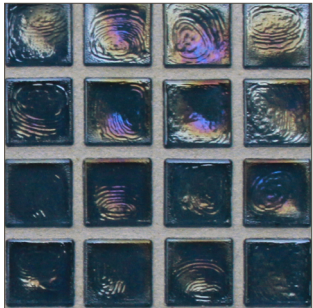

LUNADA BAY TILE

Old Fashioned 1 x 1 • Color Palette

- 14 colors
- Paper-faced sheets
- Coordinating Glass Bars available

Pearl

Frost

Silk

Pearl

Crystal

Silk

Pearl

Aqua Blue

Silk

Pearl

Clear

Silk

Pearl

Java Blue

Silk

Pearl

Cayman Blue

Silk

Pearl

Java Blue

Silk

LUNADA BAY TILE

Old Fashioned 1 x 1 • Color Palette

- 14 colors
- Paper-faced sheets
- Coordinating Glass Bars available

Pearl

|
Sage

Silk

Pearl

|
Latte