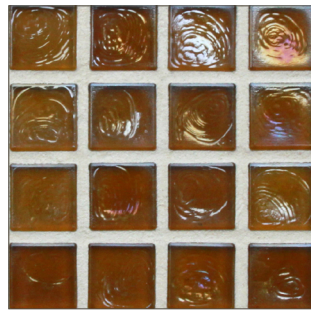

Java Blue

Silk

Pearl

Cayman Blue

Silk

Pearl

Java Blue

Silk

LUNADA BAY TILE

Old Fashioned 1 x 1 • Color Palette

- 14 colors
- Paper-faced sheets
- Coordinating Glass Bars available

Pearl

|
Sage

Silk

Pearl

|
Latte

Silk

Pearl

|
Silver

Silk

Pearl

|
Tiger Eye

Silk

Pearl