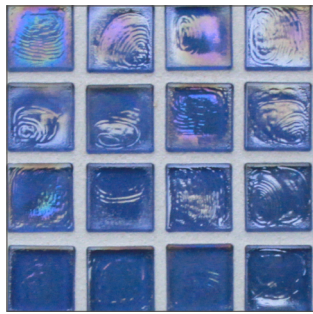

LUNADA BAY TILE

Old Fashioned 1 x 1 • Color Palette

- 14 colors
- Paper-faced sheets
- Coordinating Glass Bars available

Pearl

Frost

Silk

Pearl

Crystal

Silk

Pearl

Aqua Blue

Silk

Pearl

Clear

Silk

Pearl

LUNADA BAY TILE

Old Fashioned 1 x 1 • Color Palette

- 14 colors
- Paper-faced sheets
- Coordinating Glass Bars available

Pearl

|
Sage

Silk

Pearl

|
Latte