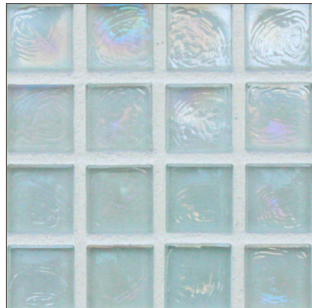

LUNADA BAY TILE

Old Fashioned 1 x 1 • Color Palette

- 14 colors
- Paper-faced sheets
- Coordinating Glass Bars available

Pearl

Frost

Silk

Pearl

Crystal

Silk

Pearl

Aqua Blue

Silk

Pearl

Clear

Silk

Pearl

Java Blue

Silk

Pearl

Cayman Blue

Silk

Pearl

Java Blue

Silk

LUNADA BAY TILE

Old Fashioned 1 x 1 • Color Palette

- 14 colors
- Paper-faced sheets
- Coordinating Glass Bars available

Pearl

|
Sage

Silk

Pearl

|
Latte