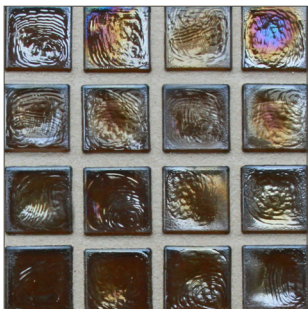

LUNADA BAY TILE

Old Fashioned 1 x 1 • Color Palette

- 14 colors
- Paper-faced sheets
- Coordinating Glass Bars available

Pearl

|
Sage

Silk

Pearl

|
Latte

Silk

Pearl

|
Silver

Silk

Pearl

|
Tiger Eye

Silk

Pearl

|
Bancha

Silk

Pearl

|
Honey

Silk

Pearl

|
Midnight Black

Silk