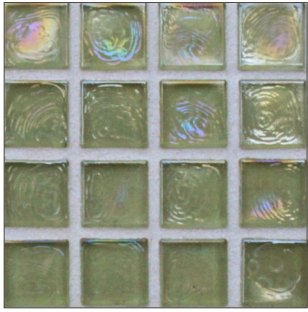

LUNADA BAY TILE

Old Fashioned 1 x 1 • Color Palette

- 14 colors
- Paper-faced sheets
- Coordinating Glass Bars available

Pearl

Frost

Silk

Pearl

Crystal

Silk

Pearl

Aqua Blue

Silk

Pearl

Clear

Silk

Pearl

Java Blue

Silk

Pearl

Cayman Blue

Silk

Pearl

Java Blue

Silk

LUNADA BAY TILE

Old Fashioned 1 x 1 • Color Palette

- 14 colors
- Paper-faced sheets
- Coordinating Glass Bars available

Pearl

|
Sage

Silk

Pearl

|
Latte