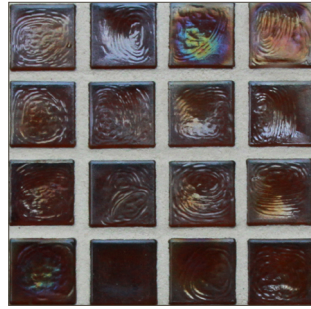

LUNADA BAY TILE

Old Fashioned 1 x 1 • Color Palette

- 14 colors
- Paper-faced sheets
- Coordinating Glass Bars available

Pearl

|
Sage

Silk

Pearl

|
Latte

Silk

Pearl

|
Silver

Silk

Pearl

|
Tiger Eye

Silk

Pearl

|
Bancha

Silk

Pearl

|
Honey

Silk

Pearl

|
Midnight Black

Silk