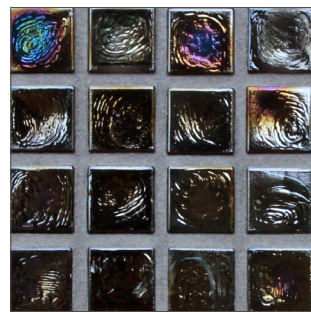

LUNADA BAY TILE

Old Fashioned 1 x 1 • Color Palette

- 14 colors
- Paper-faced sheets
- Coordinating Glass Bars available

Pearl

|
Sage

Silk

Pearl

|
Latte

|
Bancha

Silk

Pearl

|
Honey

Silk

Pearl

|
Midnight Black

Silk