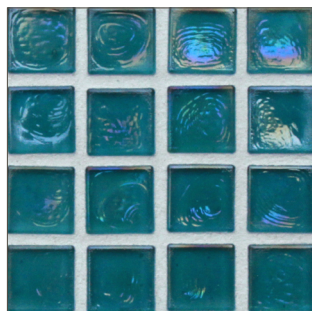

LUNADA BAY TILE

Old Fashioned 1 x 1 • Color Palette

- 14 colors
- Paper-faced sheets
- Coordinating Glass Bars available

Pearl

Frost

Silk

Pearl

Crystal

Silk

Pearl

Aqua Blue

Silk

Pearl

Clear

Silk

Pearl

Java Blue

Silk

Pearl

Cayman Blue

Silk

Pearl

Java Blue

Silk

LUNADA BAY TILE

Old Fashioned 1 x 1 • Color Palette

- 14 colors
- Paper-faced sheets
- Coordinating Glass Bars available

Pearl

|
Sage

Silk

Pearl

|
Latte