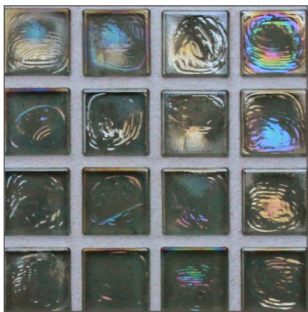

Java Blue

Silk

Pearl

Cayman Blue

Silk

Pearl

Java Blue

Silk

LUNADA BAY TILE

Old Fashioned 1 x 1 • Color Palette

- 14 colors
- Paper-faced sheets
- Coordinating Glass Bars available

Pearl

|
Sage

Silk

Pearl

|
Latte

Silk

Pearl

|
Silver

Silk

Pearl

|
Tiger Eye

Silk

Pearl