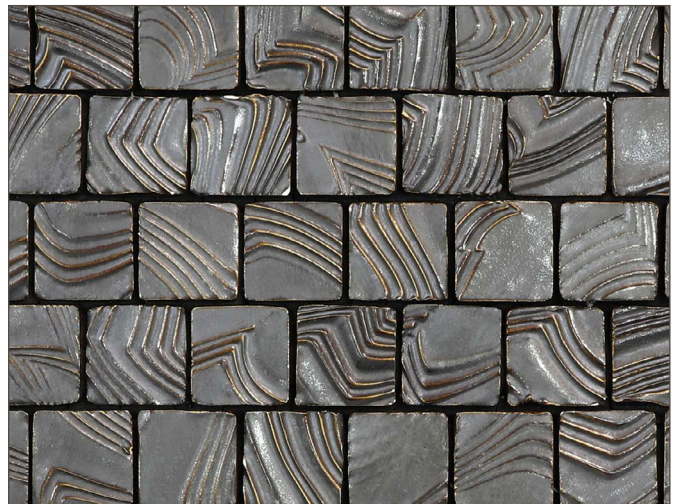

LUNADA
BAY TILE

Namibia • Square Ripples 1.25 x 1.25”
• Mesh-mounted sheets

Sunset Bronze

(Glaze contains multiple color variations between pieces)

White Sand

Dark Silver