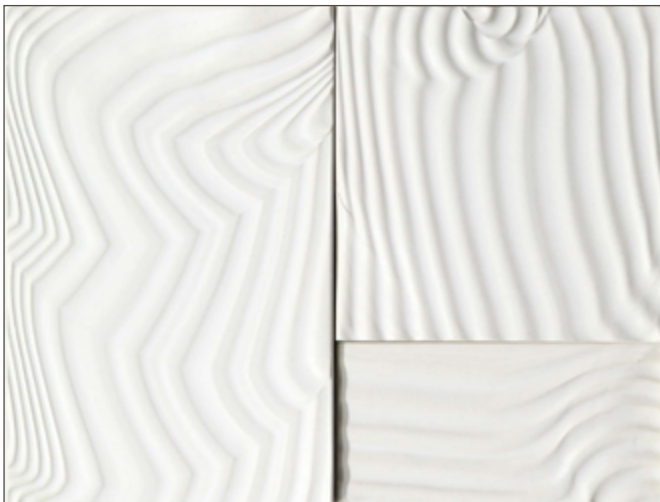

LUNADA  
BAY TILE

Namibia • Dunes 3 pc Pattern (4x8", 8x8", 8x12")  
• Individual Pieces

Sunset Bronze

(Glaze contains multiple color variations between pieces)

White Sand

Dark Silver