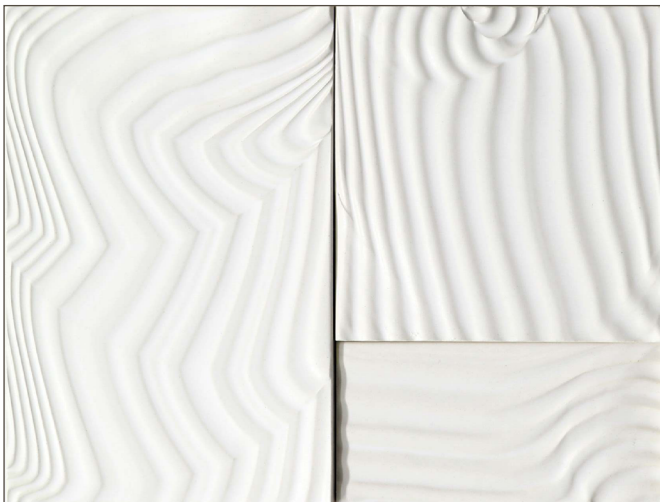

LUNADA  
BAY TILE

Namibia • Dunes 3 pc Pattern (4x8", 8x8", 8x12")  
• Individual Pieces

Sunset Bronze

(Glaze contains multiple color variations between pieces)

White Sand

Dark Silver