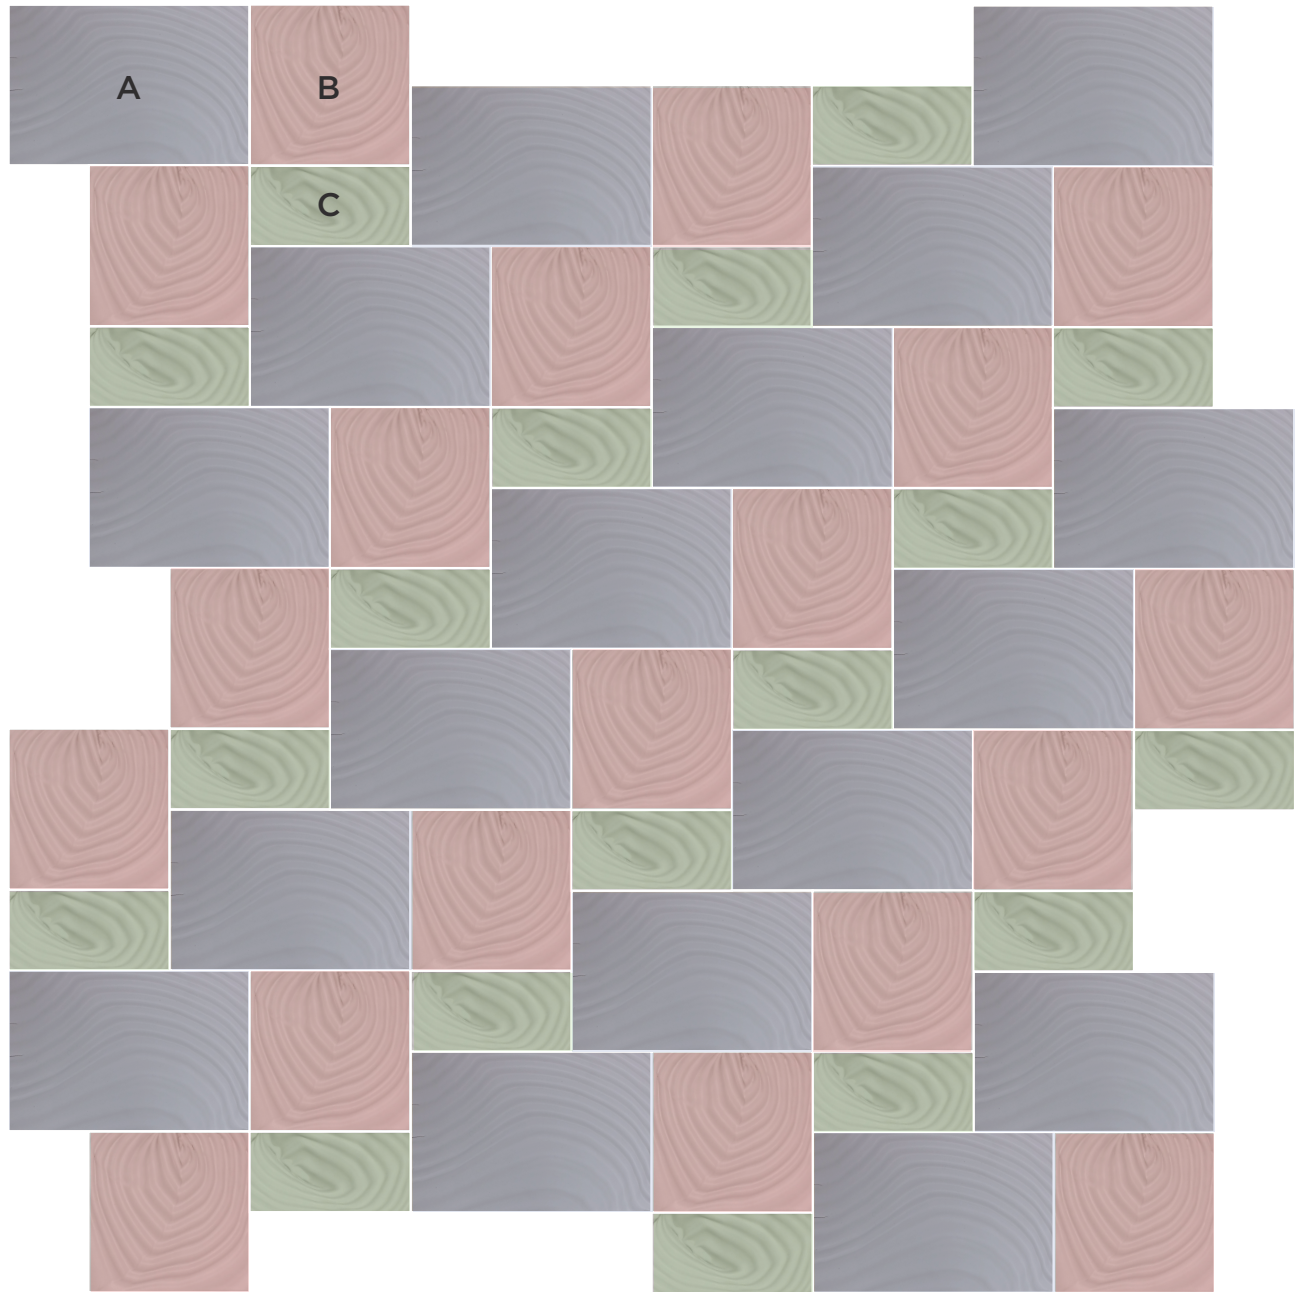

LUNADA
BAYTILE

Namibia Dunes 3 pc Pattern Standard Layout

A. 8 x 12" (201 x 302mm)

B. 8 x 8" (201 x 201mm)

C. 4 x 8" (101 x 201mm)

Each box contains two pieces of each size in varying thickness.
Be sure to randomly blend the thicknesses for best results.

This is the standard layout for Dunes 3 pc Pattern.
You may also utilize other patterns or create a completely random layout.