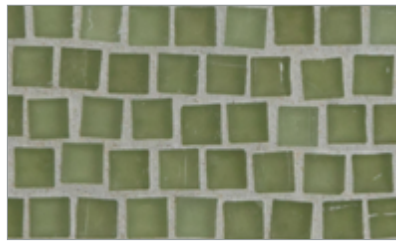

Mizumi Pompeii (1/2 x 1/2) • Natural Finish

- Paper-faced interlocking sheets
- Up to 70% post-consumer recycled glass content by color ♻️

*** THIS COLOR LIMITED TO STOCK ON HAND**

Baby Blue

Cloud

Bright White

Tea Leaf *

Night Sky

Apricot

French Blue

Pine

Mizumi Pompeii (1/2 x 1/2) • Silk Finish

- Paper-faced interlocking sheets
- Up to 70% post-consumer recycled glass content by color ♻️

*** THIS COLOR LIMITED TO STOCK ON HAND**

Bright White

Cloud

Baby Blue

Sunset

Shell

Vintage Green

Conifer

Taupe

Tea Leaf *

Sea Blue

Murano Blue *

French Blue

Apricot

Night Sky

Pine