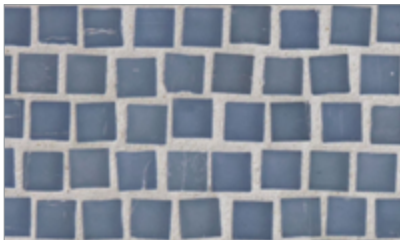

Mizumi Pompeii (1/2 x 1/2) • Natural Finish

- Paper-faced interlocking sheets
- Up to 70% post-consumer recycled glass content by color ♻️

*** THIS COLOR LIMITED TO STOCK ON HAND**

Baby Blue

Cloud

Bright White

Tea Leaf *

Night Sky

Apricot

French Blue

Pine

Mizumi Pompeii (1/2 x 1/2) • Silk Finish

- Paper-faced interlocking sheets
- Up to 70% post-consumer recycled glass content by color ♻️

*** THIS COLOR LIMITED TO STOCK ON HAND**

Bright White

Cloud

Baby Blue

Sunset

Shell

Vintage Green

Conifer

Taupe

Tea Leaf *

Sea Blue

Murano Blue *

French Blue

Apricot

Night Sky

Pine