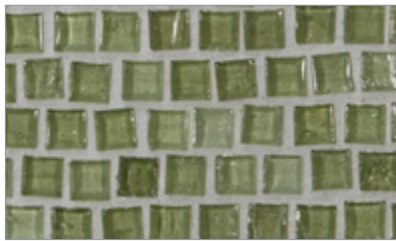

Mizumi Pompeii (1/2 x 1/2) • Natural Finish

- Paper-faced interlocking sheets
- Up to 70% post-consumer recycled glass content by color ♻️

*** THIS COLOR LIMITED TO STOCK ON HAND**

Baby Blue

Cloud

Bright White

Shell

Sunset

Warm Sand Pearl *

Taupe

Conifer

Vintage Green

Murano Blue *

Sea Blue

Tea Leaf *

Night Sky

Apricot

French Blue

Pine

Mizumi Pompeii (1/2 x 1/2) • Silk Finish

- Paper-faced interlocking sheets
- Up to 70% post-consumer recycled glass content by color ♻️

*** THIS COLOR LIMITED TO STOCK ON HAND**

Bright White

Cloud

Baby Blue

Sunset

Shell

Vintage Green

Conifer

Taupe