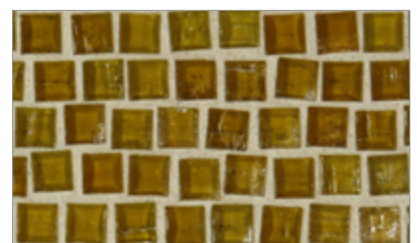

Mizumi Pompeii (1/2 x 1/2) • Natural Finish

- Paper-faced interlocking sheets
- Up to 70% post-consumer recycled glass content by color ♻️

*** THIS COLOR LIMITED TO STOCK ON HAND**

Baby Blue

Cloud

Bright White

Shell

Sunset

Warm Sand Pearl *

Taupe

Conifer

Vintage Green

Murano Blue *

Sea Blue

Tea Leaf *

Night Sky

Apricot

French Blue

Pine

Mizumi Pompeii (1/2 x 1/2) • Silk Finish

- Paper-faced interlocking sheets
- Up to 70% post-consumer recycled glass content by color ♻️

*** THIS COLOR LIMITED TO STOCK ON HAND**

Bright White

Cloud

Baby Blue

Sunset

Shell

Vintage Green

Conifer

Taupe