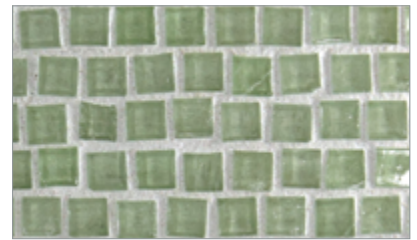

Mizumi Pompeii (1/2 x 1/2) • Natural Finish

- Paper-faced interlocking sheets
- Up to 70% post-consumer recycled glass content by color ♻️

*** THIS COLOR LIMITED TO STOCK ON HAND**

Baby Blue

Cloud

Bright White

Shell

Sunset

Warm Sand Pearl *

Taupe

Conifer

Vintage Green

Murano Blue *

Sea Blue

Tea Leaf *

Night Sky

Apricot

French Blue

Pine

Mizumi Pompeii (1/2 x 1/2) • Silk Finish

- Paper-faced interlocking sheets
- Up to 70% post-consumer recycled glass content by color ♻️

*** THIS COLOR LIMITED TO STOCK ON HAND**

Bright White

Cloud

Baby Blue

Sunset

Shell

Vintage Green

Conifer

Taupe