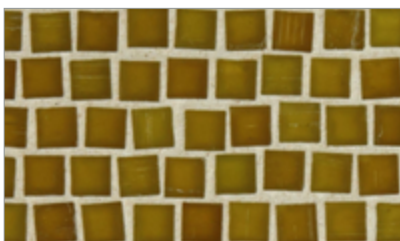

Mizumi Pompeii (1/2 x 1/2) • Natural Finish

- Paper-faced interlocking sheets
- Up to 70% post-consumer recycled glass content by color ♻️

*** THIS COLOR LIMITED TO STOCK ON HAND**

Baby Blue

Cloud

Bright White

Tea Leaf *

Night Sky

Apricot

French Blue

Pine

Mizumi Pompeii (1/2 x 1/2) • Silk Finish

- Paper-faced interlocking sheets
- Up to 70% post-consumer recycled glass content by color ♻️

*** THIS COLOR LIMITED TO STOCK ON HAND**

Bright White

Cloud

Baby Blue

Sunset

Shell

Vintage Green

Conifer

Taupe

Tea Leaf *

Sea Blue

Murano Blue *

French Blue

Apricot

Night Sky

Pine