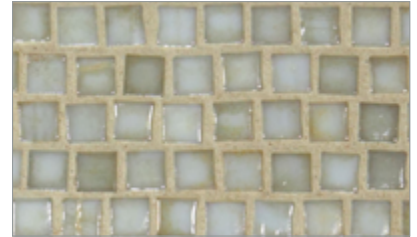

Mizumi Pompeii (1/2 x 1/2) • Natural Finish

- Paper-faced interlocking sheets
- Up to 70% post-consumer recycled glass content by color ♻️

*** THIS COLOR LIMITED TO STOCK ON HAND**

Baby Blue

Cloud

Bright White

Shell

Sunset

Warm Sand Pearl *

Taupe

Conifer

Vintage Green

Murano Blue *

Sea Blue

Tea Leaf *

Night Sky

Apricot

French Blue

Pine

Mizumi Pompeii (1/2 x 1/2) • Silk Finish

- Paper-faced interlocking sheets
- Up to 70% post-consumer recycled glass content by color ♻️

*** THIS COLOR LIMITED TO STOCK ON HAND**

Bright White

Cloud

Baby Blue

Sunset

Shell

Vintage Green

Conifer

Taupe