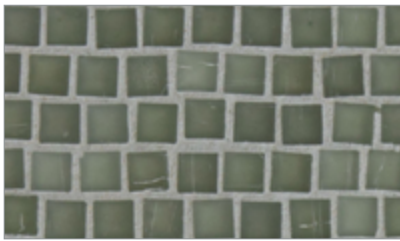

Mizumi Pompeii (1/2 x 1/2) • Natural Finish

- Paper-faced interlocking sheets
- Up to 70% post-consumer recycled glass content by color ♻️

*** THIS COLOR LIMITED TO STOCK ON HAND**

Baby Blue

Cloud

Bright White

Tea Leaf *

Night Sky

Apricot

French Blue

Pine

Mizumi Pompeii (1/2 x 1/2) • Silk Finish

- Paper-faced interlocking sheets
- Up to 70% post-consumer recycled glass content by color ♻️

*** THIS COLOR LIMITED TO STOCK ON HAND**

Bright White

Cloud

Baby Blue

Sunset

Shell

Vintage Green

Conifer

Taupe

Tea Leaf *

Sea Blue

Murano Blue *

French Blue

Apricot

Night Sky

Pine