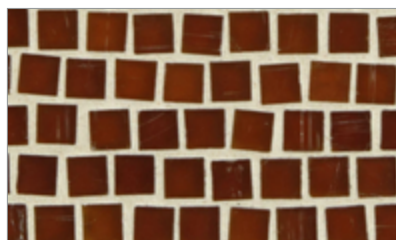

Mizumi Pompeii (1/2 x 1/2) • Natural Finish

- Paper-faced interlocking sheets
- Up to 70% post-consumer recycled glass content by color ♻️

*** THIS COLOR LIMITED TO STOCK ON HAND**

Baby Blue

Cloud

Bright White

Tea Leaf *

Night Sky

Apricot

French Blue

Pine

Mizumi Pompeii (1/2 x 1/2) • Silk Finish

- Paper-faced interlocking sheets
- Up to 70% post-consumer recycled glass content by color ♻️

*** THIS COLOR LIMITED TO STOCK ON HAND**

Bright White

Cloud

Baby Blue

Sunset

Shell

Vintage Green

Conifer

Taupe

Tea Leaf *

Sea Blue

Murano Blue *

French Blue

Apricot

Night Sky

Pine