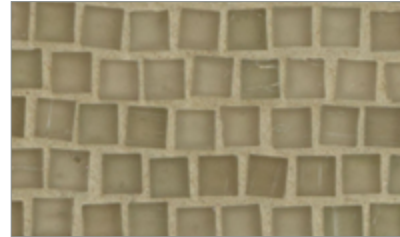

Mizumi Pompeii (1/2 x 1/2) • Natural Finish

- Paper-faced interlocking sheets
- Up to 70% post-consumer recycled glass content by color ♻️

*** THIS COLOR LIMITED TO STOCK ON HAND**

Baby Blue

Cloud

Bright White

Tea Leaf *

Night Sky

Apricot

French Blue

Pine

Mizumi Pompeii (1/2 x 1/2) • Silk Finish

- Paper-faced interlocking sheets
- Up to 70% post-consumer recycled glass content by color ♻️

*** THIS COLOR LIMITED TO STOCK ON HAND**

Bright White

Cloud

Baby Blue

Sunset

Shell

Vintage Green

Conifer

Taupe

Tea Leaf *

Sea Blue

Murano Blue *

French Blue

Apricot

Night Sky

Pine