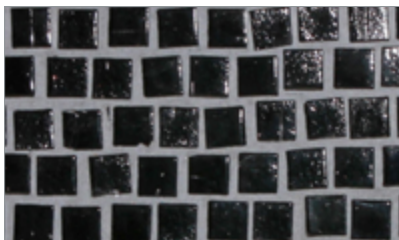

Mizumi Pompeii (1/2 x 1/2) • Natural Finish

- Paper-faced interlocking sheets
- Up to 70% post-consumer recycled glass content by color ♻️

*** THIS COLOR LIMITED TO STOCK ON HAND**

Baby Blue

Cloud

Bright White

Shell

Sunset

Warm Sand Pearl *

Taupe

Conifer

Vintage Green

Murano Blue *

Sea Blue

Tea Leaf *

Night Sky

Apricot

French Blue

Pine

Mizumi Pompeii (1/2 x 1/2) • Silk Finish

- Paper-faced interlocking sheets
- Up to 70% post-consumer recycled glass content by color ♻️

*** THIS COLOR LIMITED TO STOCK ON HAND**

Bright White

Cloud

Baby Blue

Sunset

Shell

Vintage Green

Conifer

Taupe