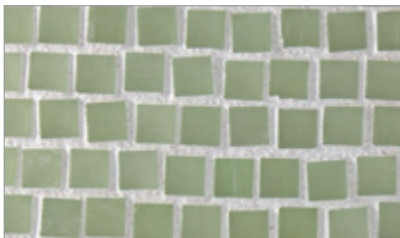

Mizumi Pompeii (1/2 x 1/2) • Natural Finish

- Paper-faced interlocking sheets
- Up to 70% post-consumer recycled glass content by color ♻️

*** THIS COLOR LIMITED TO STOCK ON HAND**

Baby Blue

Cloud

Bright White

Tea Leaf *

Night Sky

Apricot

French Blue

Pine

Mizumi Pompeii (1/2 x 1/2) • Silk Finish

- Paper-faced interlocking sheets
- Up to 70% post-consumer recycled glass content by color ♻️

*** THIS COLOR LIMITED TO STOCK ON HAND**

Bright White

Cloud

Baby Blue

Sunset

Shell

Vintage Green

Conifer

Taupe

Tea Leaf *

Sea Blue

Murano Blue *

French Blue

Apricot

Night Sky

Pine