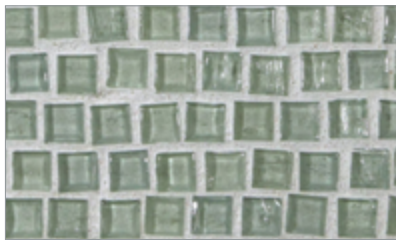

Mizumi Pompeii (1/2 x 1/2) • Natural Finish

- Paper-faced interlocking sheets
- Up to 70% post-consumer recycled glass content by color ♻️

*** THIS COLOR LIMITED TO STOCK ON HAND**

Baby Blue

Cloud

Bright White

Shell

Sunset

Warm Sand Pearl *

Taupe

Conifer

Vintage Green

Murano Blue *

Sea Blue

Tea Leaf *

Night Sky

Apricot

French Blue

Pine

Mizumi Pompeii (1/2 x 1/2) • Silk Finish

- Paper-faced interlocking sheets
- Up to 70% post-consumer recycled glass content by color ♻️

*** THIS COLOR LIMITED TO STOCK ON HAND**

Bright White

Cloud

Baby Blue

Sunset

Shell

Vintage Green

Conifer

Taupe