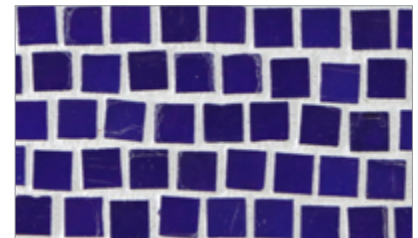

Mizumi Pompeii (1/2 x 1/2) • Natural Finish

- Paper-faced interlocking sheets
- Up to 70% post-consumer recycled glass content by color ♻️

*** THIS COLOR LIMITED TO STOCK ON HAND**

Baby Blue

Cloud

Bright White

Tea Leaf *

Night Sky

Apricot

French Blue

Pine

Mizumi Pompeii (1/2 x 1/2) • Silk Finish

- Paper-faced interlocking sheets
- Up to 70% post-consumer recycled glass content by color ♻️

*** THIS COLOR LIMITED TO STOCK ON HAND**

Bright White

Cloud

Baby Blue

Sunset

Shell

Vintage Green

Conifer

Taupe

Tea Leaf *

Sea Blue

Murano Blue *

French Blue

Apricot

Night Sky

Pine