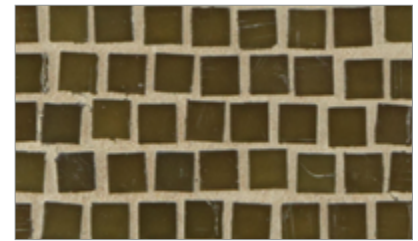

Mizumi Pompeii (1/2 x 1/2) • Natural Finish

- Paper-faced interlocking sheets
- Up to 70% post-consumer recycled glass content by color ♻️

*** THIS COLOR LIMITED TO STOCK ON HAND**

Baby Blue

Cloud

Bright White

Tea Leaf *

Night Sky

Apricot

French Blue

Pine

Mizumi Pompeii (1/2 x 1/2) • Silk Finish

- Paper-faced interlocking sheets
- Up to 70% post-consumer recycled glass content by color ♻️

*** THIS COLOR LIMITED TO STOCK ON HAND**

Bright White

Cloud

Baby Blue

Sunset

Shell

Vintage Green

Conifer

Taupe

Tea Leaf *

Sea Blue

Murano Blue *

French Blue

Apricot

Night Sky

Pine