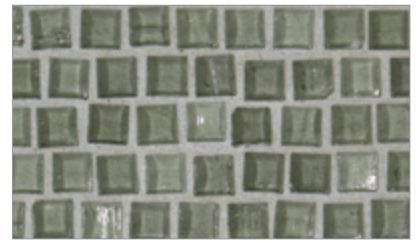

Mizumi Pompeii (1/2 x 1/2) • Natural Finish

- Paper-faced interlocking sheets
- Up to 70% post-consumer recycled glass content by color ♻️

*** THIS COLOR LIMITED TO STOCK ON HAND**

Baby Blue

Cloud

Bright White

Shell

Sunset

Warm Sand Pearl *

Taupe

Conifer

Vintage Green

Murano Blue *

Sea Blue

Tea Leaf *

Night Sky

Apricot

French Blue

Pine

Mizumi Pompeii (1/2 x 1/2) • Silk Finish

- Paper-faced interlocking sheets
- Up to 70% post-consumer recycled glass content by color ♻️

*** THIS COLOR LIMITED TO STOCK ON HAND**

Bright White

Cloud

Baby Blue

Sunset

Shell

Vintage Green

Conifer

Taupe