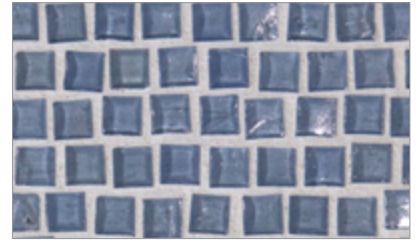

Mizumi Pompeii (1/2 x 1/2) • Natural Finish

- Paper-faced interlocking sheets
- Up to 70% post-consumer recycled glass content by color ♻️

*** THIS COLOR LIMITED TO STOCK ON HAND**

Baby Blue

Cloud

Bright White

Shell

Sunset

Warm Sand Pearl *

Taupe

Conifer

Vintage Green

Murano Blue *

Sea Blue

Tea Leaf *

Night Sky

Apricot

French Blue

Pine

Mizumi Pompeii (1/2 x 1/2) • Silk Finish

- Paper-faced interlocking sheets
- Up to 70% post-consumer recycled glass content by color ♻️

*** THIS COLOR LIMITED TO STOCK ON HAND**

Bright White

Cloud

Baby Blue

Sunset

Shell

Vintage Green

Conifer

Taupe