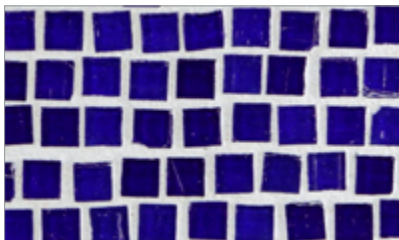

Mizumi Pompeii (1/2 x 1/2) • Natural Finish

- Paper-faced interlocking sheets
- Up to 70% post-consumer recycled glass content by color ♻️

*** THIS COLOR LIMITED TO STOCK ON HAND**

Baby Blue

Cloud

Bright White

Shell

Sunset

Warm Sand Pearl *

Taupe

Conifer

Vintage Green

Murano Blue *

Sea Blue

Tea Leaf *

Night Sky

Apricot

French Blue

Pine

Mizumi Pompeii (1/2 x 1/2) • Silk Finish

- Paper-faced interlocking sheets
- Up to 70% post-consumer recycled glass content by color ♻️

*** THIS COLOR LIMITED TO STOCK ON HAND**

Bright White

Cloud

Baby Blue

Sunset

Shell

Vintage Green

Conifer

Taupe