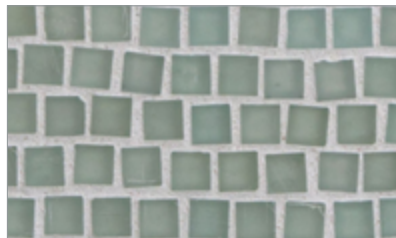

Mizumi Pompeii (1/2 x 1/2) • Natural Finish

- Paper-faced interlocking sheets
- Up to 70% post-consumer recycled glass content by color ♻️

*** THIS COLOR LIMITED TO STOCK ON HAND**

Baby Blue

Cloud

Bright White

Tea Leaf *

Night Sky

Apricot

French Blue

Pine

Mizumi Pompeii (1/2 x 1/2) • Silk Finish

- Paper-faced interlocking sheets
- Up to 70% post-consumer recycled glass content by color ♻️

*** THIS COLOR LIMITED TO STOCK ON HAND**

Bright White

Cloud

Baby Blue

Sunset

Shell

Vintage Green

Conifer

Taupe

Tea Leaf *

Sea Blue

Murano Blue *

French Blue

Apricot

Night Sky

Pine