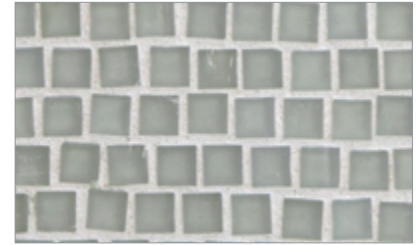

Mizumi Pompeii (1/2 x 1/2) • Natural Finish

- Paper-faced interlocking sheets
- Up to 70% post-consumer recycled glass content by color ♻️

*** THIS COLOR LIMITED TO STOCK ON HAND**

Baby Blue

Cloud

Bright White

Shell

Sunset

Warm Sand Pearl *

Taupe

Conifer

Vintage Green

Murano Blue *

Sea Blue

Tea Leaf *

Night Sky

Apricot

French Blue

Pine

Mizumi Pompeii (1/2 x 1/2) • Silk Finish

- Paper-faced interlocking sheets
- Up to 70% post-consumer recycled glass content by color ♻️

*** THIS COLOR LIMITED TO STOCK ON HAND**

Bright White

Cloud

Baby Blue

Sunset

Shell

Vintage Green

Conifer

Taupe