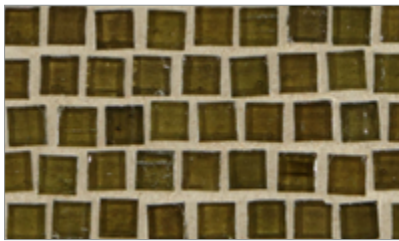

Mizumi Pompeii (1/2 x 1/2) • Natural Finish

- Paper-faced interlocking sheets
- Up to 70% post-consumer recycled glass content by color ♻️

*** THIS COLOR LIMITED TO STOCK ON HAND**

Baby Blue

Cloud

Bright White

Shell

Sunset

Warm Sand Pearl *

Taupe

Conifer

Vintage Green

Murano Blue *

Sea Blue

Tea Leaf *

Night Sky

Apricot

French Blue

Pine

Mizumi Pompeii (1/2 x 1/2) • Silk Finish

- Paper-faced interlocking sheets
- Up to 70% post-consumer recycled glass content by color ♻️

*** THIS COLOR LIMITED TO STOCK ON HAND**

Bright White

Cloud

Baby Blue

Sunset

Shell

Vintage Green

Conifer

Taupe