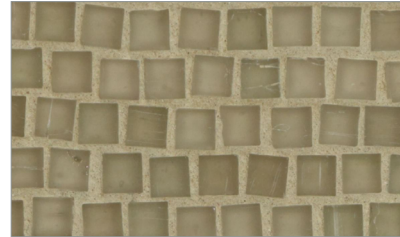

Mizumi Pompeii (1/2 x 1/2) • Natural Finish

- Paper-faced interlocking sheets
- Up to 70% post-consumer recycled glass content by color ♻️

\* THIS COLOR LIMITED TO STOCK ON HAND

Baby Blue

Cloud

Bright White

Tea Leaf \*

Night Sky

Apricot

French Blue

Pine

# Mizumi Pompeii (1/2 x 1/2) • Silk Finish

- Paper-faced interlocking sheets
- Up to 70% post-consumer recycled glass content by color ♻️

**\* THIS COLOR LIMITED TO STOCK ON HAND**

Bright White

Cloud

Baby Blue

Sunset

Shell

Vintage Green

Conifer

Taupe

Tea Leaf \*

Sea Blue

Murano Blue \*