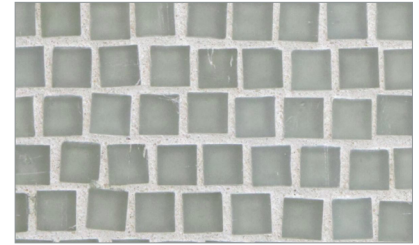

Mizumi Pompeii (1/2 x 1/2) • Natural Finish

- Paper-faced interlocking sheets
- Up to 70% post-consumer recycled glass content by color ♻️

\* THIS COLOR LIMITED TO STOCK ON HAND

Baby Blue

Cloud

Bright White

Tea Leaf \*

Night Sky

Apricot

French Blue

Pine

# Mizumi Pompeii (1/2 x 1/2) • Silk Finish

- Paper-faced interlocking sheets
- Up to 70% post-consumer recycled glass content by color ♻️

**\* THIS COLOR LIMITED TO STOCK ON HAND**

Bright White

Cloud

Baby Blue

Sunset

Shell

Vintage Green

Conifer

Taupe

Tea Leaf \*

Sea Blue

Murano Blue \*