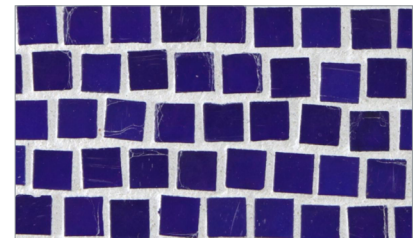

Mizumi Pompeii (1/2 x 1/2) • Natural Finish

- Paper-faced interlocking sheets
- Up to 70% post-consumer recycled glass content by color ♻️

\* THIS COLOR LIMITED TO STOCK ON HAND

Baby Blue

Cloud

Bright White

# Mizumi Pompeii (1/2 x 1/2) • Silk Finish

- Paper-faced interlocking sheets
- Up to 70% post-consumer recycled glass content by color ♻️

**\* THIS COLOR LIMITED TO STOCK ON HAND**

Bright White

Cloud

Baby Blue

Sunset

Shell

Vintage Green

Conifer

Taupe

Tea Leaf \*

Sea Blue

Murano Blue \*

French Blue

Apricot

Night Sky

Pine