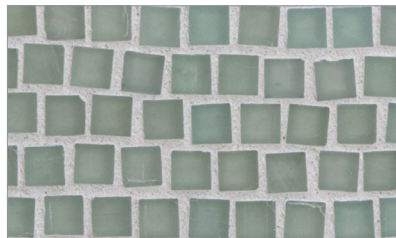

Mizumi Pompeii (1/2 x 1/2) • Natural Finish

- Paper-faced interlocking sheets
- Up to 70% post-consumer recycled glass content by color ♻️

\* THIS COLOR LIMITED TO STOCK ON HAND

Baby Blue

Cloud

Bright White

# Mizumi Pompeii (1/2 x 1/2) • Silk Finish

- Paper-faced interlocking sheets
- Up to 70% post-consumer recycled glass content by color ♻️

**\* THIS COLOR LIMITED TO STOCK ON HAND**

Bright White

Cloud

Baby Blue

Sunset

Shell

Vintage Green

Conifer

Taupe

Tea Leaf \*

Sea Blue

Murano Blue \*

French Blue

Apricot

Night Sky

Pine