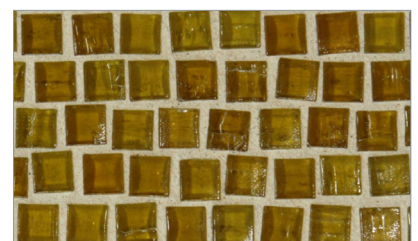

Mizumi Pompeii (1/2 x 1/2) • Natural Finish

- Paper-faced interlocking sheets
- Up to 70% post-consumer recycled glass content by color ♻️

\* THIS COLOR LIMITED TO STOCK ON HAND

Baby Blue

Cloud

Bright White

Shell

Sunset

Warm Sand Pearl \*

Taupe

Conifer

Vintage Green

Murano Blue \*

Sea Blue

Tea Leaf \*

Night Sky

Apricot

French Blue

Pine

# Mizumi Pompeii (1/2 x 1/2) • Silk Finish

- Paper-faced interlocking sheets
- Up to 70% post-consumer recycled glass content by color ♻️

**\* THIS COLOR LIMITED TO STOCK ON HAND**

Bright White

Cloud

Baby Blue