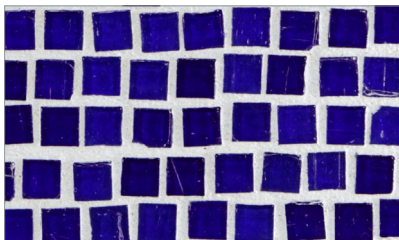

Mizumi Pompeii (1/2 x 1/2) • Natural Finish

- Paper-faced interlocking sheets
- Up to 70% post-consumer recycled glass content by color ♻️

\* THIS COLOR LIMITED TO STOCK ON HAND

Baby Blue

Cloud

Bright White

Shell

Sunset

Warm Sand Pearl \*

Taupe

Conifer

Vintage Green

Murano Blue \*

Sea Blue

Tea Leaf \*

Night Sky

Apricot

French Blue

Pine

# Mizumi Pompeii (1/2 x 1/2) • Silk Finish

- Paper-faced interlocking sheets
- Up to 70% post-consumer recycled glass content by color ♻️

**\* THIS COLOR LIMITED TO STOCK ON HAND**

Bright White

Cloud

Baby Blue