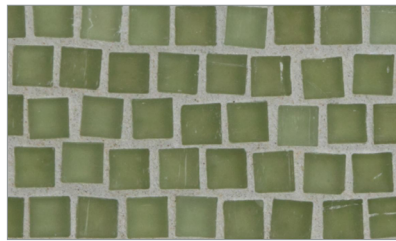

Mizumi Pompeii (1/2 x 1/2) • Natural Finish

- Paper-faced interlocking sheets
- Up to 70% post-consumer recycled glass content by color ♻️

\* THIS COLOR LIMITED TO STOCK ON HAND

Baby Blue

Cloud

Bright White

Tea Leaf \*

Night Sky

Apricot

French Blue

Pine

# Mizumi Pompeii (1/2 x 1/2) • Silk Finish

- Paper-faced interlocking sheets
- Up to 70% post-consumer recycled glass content by color ♻️

**\* THIS COLOR LIMITED TO STOCK ON HAND**

Bright White

Cloud

Baby Blue

Sunset

Shell

Vintage Green

Conifer

Taupe

Tea Leaf \*

Sea Blue

Murano Blue \*