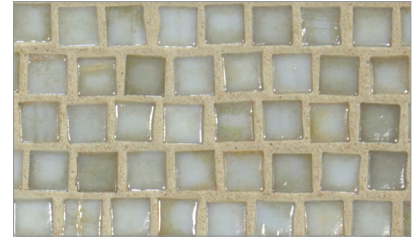

Mizumi Pompeii (1/2 x 1/2) • Natural Finish

- Paper-faced interlocking sheets
- Up to 70% post-consumer recycled glass content by color ♻️

\* THIS COLOR LIMITED TO STOCK ON HAND

Baby Blue

Cloud

Bright White

Shell

Sunset

Warm Sand Pearl \*

Taupe

Conifer

Vintage Green

Murano Blue \*

Sea Blue

# Mizumi Pompeii (1/2 x 1/2) • Silk Finish

- Paper-faced interlocking sheets
- Up to 70% post-consumer recycled glass content by color ♻️

**\* THIS COLOR LIMITED TO STOCK ON HAND**

Bright White

Cloud

Baby Blue

Sunset

Shell

Vintage Green

Conifer

Taupe

Tea Leaf \*

Sea Blue

Murano Blue \*