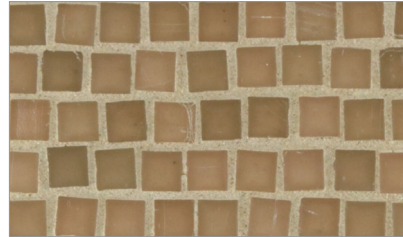

Mizumi Pompeii (1/2 x 1/2) • Natural Finish

- Paper-faced interlocking sheets
- Up to 70% post-consumer recycled glass content by color ♻️

\* THIS COLOR LIMITED TO STOCK ON HAND

Baby Blue

Cloud

Bright White

Tea Leaf \*

Night Sky

Apricot

French Blue

Pine

# Mizumi Pompeii (1/2 x 1/2) • Silk Finish

- Paper-faced interlocking sheets
- Up to 70% post-consumer recycled glass content by color ♻️

**\* THIS COLOR LIMITED TO STOCK ON HAND**

Bright White

Cloud

Baby Blue

Sunset

Shell

Vintage Green

Conifer

Taupe

Tea Leaf \*

Sea Blue

Murano Blue \*