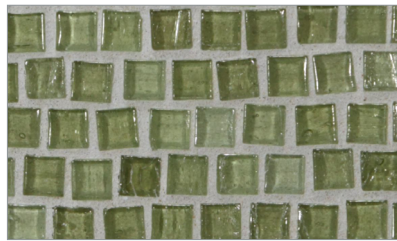

Mizumi Pompeii (1/2 x 1/2) • Natural Finish

- Paper-faced interlocking sheets
- Up to 70% post-consumer recycled glass content by color ♻️

\* THIS COLOR LIMITED TO STOCK ON HAND

Baby Blue

Cloud

Bright White

Shell

Sunset

Warm Sand Pearl \*

Taupe

Conifer

Vintage Green

Murano Blue \*

Sea Blue

Tea Leaf \*

Night Sky

Apricot

French Blue

Pine

# Mizumi Pompeii (1/2 x 1/2) • Silk Finish

- Paper-faced interlocking sheets
- Up to 70% post-consumer recycled glass content by color ♻️

**\* THIS COLOR LIMITED TO STOCK ON HAND**

Bright White

Cloud

Baby Blue