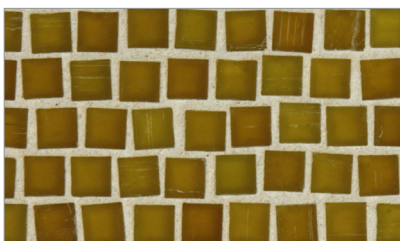

Mizumi Pompeii (1/2 x 1/2) • Natural Finish

- Paper-faced interlocking sheets
- Up to 70% post-consumer recycled glass content by color ♻️

\* THIS COLOR LIMITED TO STOCK ON HAND

Baby Blue

Cloud

Bright White

# Mizumi Pompeii (1/2 x 1/2) • Silk Finish

- Paper-faced interlocking sheets
- Up to 70% post-consumer recycled glass content by color ♻️

**\* THIS COLOR LIMITED TO STOCK ON HAND**

Bright White

Cloud

Baby Blue

Sunset

Shell

Vintage Green

Conifer

Taupe

Tea Leaf \*

Sea Blue

Murano Blue \*

French Blue

Apricot

Night Sky

Pine