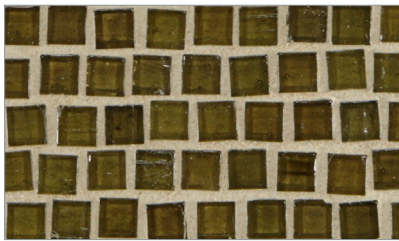

Mizumi Pompeii (1/2 x 1/2) • Natural Finish

- Paper-faced interlocking sheets
- Up to 70% post-consumer recycled glass content by color ♻️

\* THIS COLOR LIMITED TO STOCK ON HAND

Baby Blue

Cloud

Bright White

Shell

Sunset

Warm Sand Pearl \*

Taupe

Conifer

Vintage Green

Murano Blue \*

Sea Blue

# Mizumi Pompeii (1/2 x 1/2) • Silk Finish

- Paper-faced interlocking sheets
- Up to 70% post-consumer recycled glass content by color ♻️

**\* THIS COLOR LIMITED TO STOCK ON HAND**

Bright White

Cloud

Baby Blue

Sunset

Shell

Vintage Green

Conifer

Taupe

Tea Leaf \*

Sea Blue

Murano Blue \*