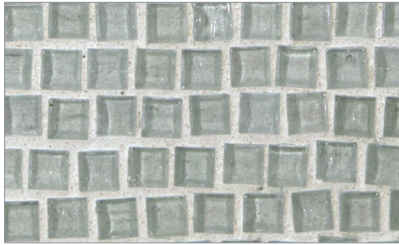

Mizumi Pompeii (1/2 x 1/2) • Natural Finish

- Paper-faced interlocking sheets
- Up to 70% post-consumer recycled glass content by color ♻️

\* THIS COLOR LIMITED TO STOCK ON HAND

Baby Blue

Cloud

Bright White

Shell

Sunset

Warm Sand Pearl \*

Taupe

Conifer

Vintage Green

Murano Blue \*

Sea Blue

# Mizumi Pompeii (1/2 x 1/2) • Silk Finish

- Paper-faced interlocking sheets
- Up to 70% post-consumer recycled glass content by color ♻️

**\* THIS COLOR LIMITED TO STOCK ON HAND**

Bright White

Cloud

Baby Blue

Sunset

Shell

Vintage Green

Conifer

Taupe

Tea Leaf \*

Sea Blue

Murano Blue \*