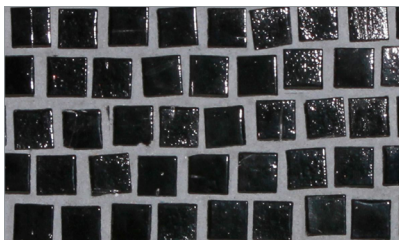

Mizumi Pompeii (1/2 x 1/2) • Natural Finish

- Paper-faced interlocking sheets
- Up to 70% post-consumer recycled glass content by color ♻️

\* THIS COLOR LIMITED TO STOCK ON HAND

Baby Blue

Cloud

Bright White

Shell

Sunset

Warm Sand Pearl \*

Taupe

Conifer

Vintage Green

Murano Blue \*

Sea Blue

Tea Leaf \*

Night Sky

Apricot

French Blue

Pine

# Mizumi Pompeii (1/2 x 1/2) • Silk Finish

- Paper-faced interlocking sheets
- Up to 70% post-consumer recycled glass content by color ♻️

**\* THIS COLOR LIMITED TO STOCK ON HAND**

Bright White

Cloud

Baby Blue