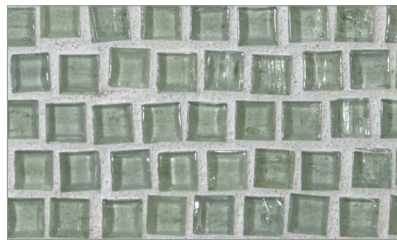

Mizumi Pompeii (1/2 x 1/2) • Natural Finish

- Paper-faced interlocking sheets
- Up to 70% post-consumer recycled glass content by color ♻️

\* THIS COLOR LIMITED TO STOCK ON HAND

Baby Blue

Cloud

Bright White

Shell

Sunset

Warm Sand Pearl \*

Taupe

Conifer

Vintage Green

Murano Blue \*

Sea Blue

Tea Leaf \*

Night Sky

Apricot

French Blue

Pine

# Mizumi Pompeii (1/2 x 1/2) • Silk Finish

- Paper-faced interlocking sheets
- Up to 70% post-consumer recycled glass content by color ♻️

**\* THIS COLOR LIMITED TO STOCK ON HAND**

Bright White

Cloud

Baby Blue