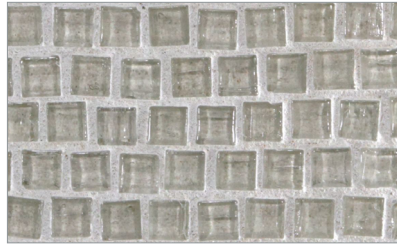

Mizumi Pompeii (1/2 x 1/2) • Natural Finish

- Paper-faced interlocking sheets
- Up to 70% post-consumer recycled glass content by color ♻️

\* THIS COLOR LIMITED TO STOCK ON HAND

Baby Blue

Cloud

Bright White

Shell

Sunset

Warm Sand Pearl \*

Taupe

Conifer

Vintage Green

Murano Blue \*

Sea Blue

Tea Leaf \*

Night Sky

Apricot

French Blue

Pine

# Mizumi Pompeii (1/2 x 1/2) • Silk Finish

- Paper-faced interlocking sheets
- Up to 70% post-consumer recycled glass content by color ♻️

**\* THIS COLOR LIMITED TO STOCK ON HAND**

Bright White

Cloud

Baby Blue