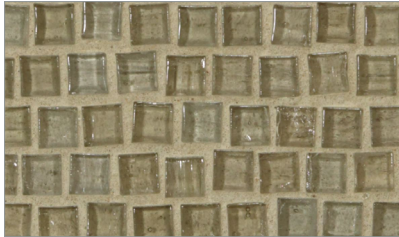

Mizumi Pompeii (1/2 x 1/2) • Natural Finish

- Paper-faced interlocking sheets
- Up to 70% post-consumer recycled glass content by color ♻️

\* THIS COLOR LIMITED TO STOCK ON HAND

Baby Blue

Cloud

Bright White

Shell

Sunset

Warm Sand Pearl \*

Taupe

Conifer

Vintage Green

Murano Blue \*

Sea Blue

# Mizumi Pompeii (1/2 x 1/2) • Silk Finish

- Paper-faced interlocking sheets
- Up to 70% post-consumer recycled glass content by color ♻️

**\* THIS COLOR LIMITED TO STOCK ON HAND**

Bright White

Cloud

Baby Blue

Sunset

Shell

Vintage Green

Conifer

Taupe

Tea Leaf \*

Sea Blue

Murano Blue \*