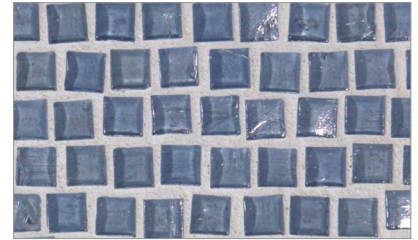

Mizumi Pompeii (1/2 x 1/2) • Natural Finish

- Paper-faced interlocking sheets
- Up to 70% post-consumer recycled glass content by color ♻️

\* THIS COLOR LIMITED TO STOCK ON HAND

Baby Blue

Cloud

Bright White

Shell

Sunset

Warm Sand Pearl \*

Taupe

Conifer

Vintage Green

Murano Blue \*

Sea Blue

Tea Leaf \*

Night Sky

Apricot

French Blue

Pine

# Mizumi Pompeii (1/2 x 1/2) • Silk Finish

- Paper-faced interlocking sheets
- Up to 70% post-consumer recycled glass content by color ♻️

**\* THIS COLOR LIMITED TO STOCK ON HAND**

Bright White

Cloud

Baby Blue