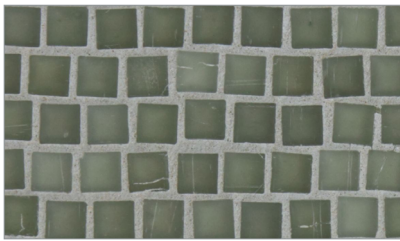

Mizumi Pompeii (1/2 x 1/2) • Natural Finish

- Paper-faced interlocking sheets
- Up to 70% post-consumer recycled glass content by color ♻️

\* THIS COLOR LIMITED TO STOCK ON HAND

Baby Blue

Cloud

Bright White

Tea Leaf \*

Night Sky

Apricot

French Blue

Pine

# Mizumi Pompeii (1/2 x 1/2) • Silk Finish

- Paper-faced interlocking sheets
- Up to 70% post-consumer recycled glass content by color ♻️

**\* THIS COLOR LIMITED TO STOCK ON HAND**

Bright White

Cloud

Baby Blue

Sunset

Shell

Vintage Green

Conifer

Taupe

Tea Leaf \*

Sea Blue

Murano Blue \*