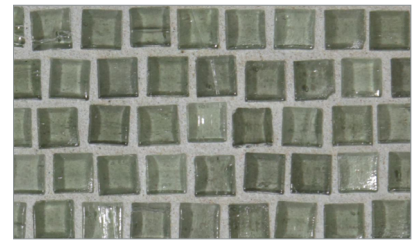

Mizumi Pompeii (1/2 x 1/2) • Natural Finish

- Paper-faced interlocking sheets
- Up to 70% post-consumer recycled glass content by color ♻️

\* THIS COLOR LIMITED TO STOCK ON HAND

Baby Blue

Cloud

Bright White

Shell

Sunset

Warm Sand Pearl \*

Taupe

Conifer

Vintage Green

Murano Blue \*

Sea Blue

Tea Leaf \*

Night Sky

Apricot

French Blue

Pine

# Mizumi Pompeii (1/2 x 1/2) • Silk Finish

- Paper-faced interlocking sheets
- Up to 70% post-consumer recycled glass content by color ♻️

**\* THIS COLOR LIMITED TO STOCK ON HAND**

Bright White

Cloud

Baby Blue