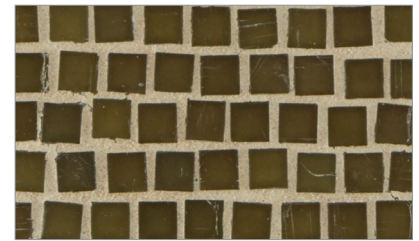

Mizumi Pompeii (1/2 x 1/2) • Natural Finish

- Paper-faced interlocking sheets
- Up to 70% post-consumer recycled glass content by color ♻️

\* THIS COLOR LIMITED TO STOCK ON HAND

Baby Blue

Cloud

Bright White

# Mizumi Pompeii (1/2 x 1/2) • Silk Finish

- Paper-faced interlocking sheets
- Up to 70% post-consumer recycled glass content by color ♻️

**\* THIS COLOR LIMITED TO STOCK ON HAND**

Bright White

Cloud

Baby Blue

Sunset

Shell

Vintage Green

Conifer

Taupe

Tea Leaf \*

Sea Blue

Murano Blue \*

French Blue

Apricot

Night Sky

Pine