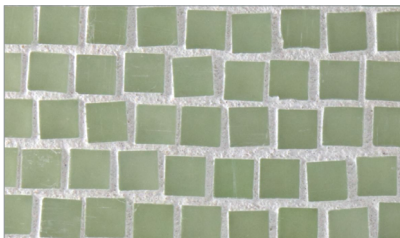

Mizumi Pompeii (1/2 x 1/2) • Natural Finish

- Paper-faced interlocking sheets
- Up to 70% post-consumer recycled glass content by color ♻️

\* THIS COLOR LIMITED TO STOCK ON HAND

Baby Blue

Cloud

Bright White

# Mizumi Pompeii (1/2 x 1/2) • Silk Finish

- Paper-faced interlocking sheets
- Up to 70% post-consumer recycled glass content by color ♻️

**\* THIS COLOR LIMITED TO STOCK ON HAND**

Bright White

Cloud

Baby Blue

Sunset

Shell

Vintage Green

Conifer

Taupe

Tea Leaf \*

Sea Blue

Murano Blue \*

French Blue

Apricot

Night Sky

Pine