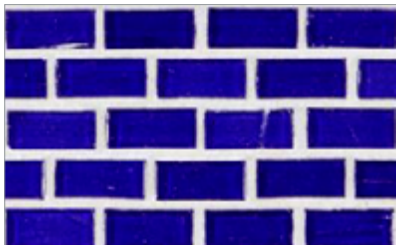

Mizumi 1/2 x 1 Mini Brick • Natural Finish

- Paper-faced interlocking sheets
- Up to 70% post-consumer recycled glass content by color ♻️

\* THIS COLOR LIMITED TO STOCK ON HAND

Baby Blue

Cloud

Bright White

Shell

Sunset

Warm Sand Pearl \*

Taupe

Conifer

Vintage Green

Kentucky Blue

Sea Blue

Tea Leaf \*

Murano Blue \*

English Blue

French Blue

Night Sky

Apricot

Pine

- Paper-faced interlocking sheets
- Up to 70% post-consumer recycled glass content by color ♻️

\* THIS COLOR LIMITED TO STOCK ON HAND

Bright White

Cloud

Baby Blue

Sunset

Shell

Vintage Green

Conifer