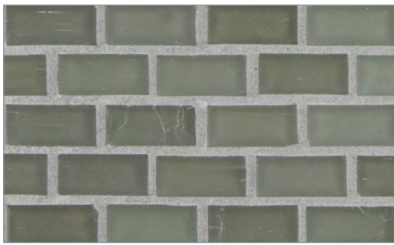

Mizumi 1/2 x 1 Mini Brick • Natural Finish

- Paper-faced interlocking sheets
- Up to 70% post-consumer recycled glass content by color ♻️

\* THIS COLOR LIMITED TO STOCK ON HAND

Baby Blue

Cloud

Bright White

Shell

Sunset

Warm Sand Pearl \*

Taupe

Conifer

Vintage Green

Kentucky Blue

Sea Blue

Tea Leaf \*

Murano Blue \*

English Blue

French Blue

Night Sky

Apricot

Pine

- Paper-faced interlocking sheets
- Up to 70% post-consumer recycled glass content by color ♻️

\* THIS COLOR LIMITED TO STOCK ON HAND

Bright White

Cloud

Baby Blue

Sunset

Shell

Vintage Green

Conifer