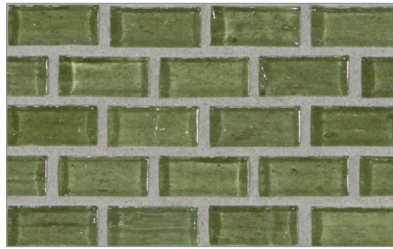

Mizumi 1/2 x 1 Mini Brick • Natural Finish

- Paper-faced interlocking sheets
- Up to 70% post-consumer recycled glass content by color ♻️

\* THIS COLOR LIMITED TO STOCK ON HAND

Baby Blue

Cloud

Bright White

Shell

Sunset

Warm Sand Pearl \*

Taupe

Conifer

Vintage Green

Kentucky Blue

Sea Blue

Tea Leaf \*

Murano Blue \*

English Blue

French Blue

Night Sky

Apricot

Pine

- Paper-faced interlocking sheets
- Up to 70% post-consumer recycled glass content by color ♻️

\* THIS COLOR LIMITED TO STOCK ON HAND

Bright White

Cloud

Baby Blue

Sunset

Shell

Vintage Green

Conifer