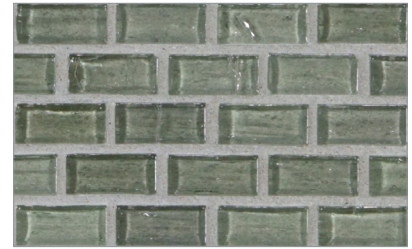

Mizumi 1/2 x 1 Mini Brick • Natural Finish

- Paper-faced interlocking sheets
- Up to 70% post-consumer recycled glass content by color ♻️

\* THIS COLOR LIMITED TO STOCK ON HAND

Baby Blue

Cloud

Bright White

Shell

Sunset

Warm Sand Pearl \*

Taupe

Conifer

Vintage Green

Kentucky Blue

Sea Blue

Tea Leaf \*

Murano Blue \*

English Blue

French Blue

Night Sky

Apricot

Pine

- Paper-faced interlocking sheets
- Up to 70% post-consumer recycled glass content by color ♻️

\* THIS COLOR LIMITED TO STOCK ON HAND

Bright White

Cloud

Baby Blue

Sunset

Shell

Vintage Green

Conifer