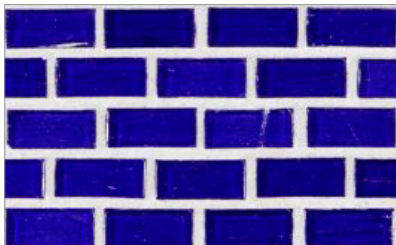

Mizumi 1/2 x 1 Mini Brick • Natural Finish

- Paper-faced interlocking sheets
- Up to 70% post-consumer recycled glass content by color ♻️

\* THIS COLOR LIMITED TO STOCK ON HAND

Baby Blue

Cloud

Bright White

Shell

Sunset

Warm Sand Pearl \*

Taupe

Conifer

Vintage Green

Kentucky Blue

Sea Blue

Tea Leaf \*

Murano Blue \*

English Blue

French Blue

Night Sky

Apricot

Pine

- Paper-faced interlocking sheets
- Up to 70% post-consumer recycled glass content by color ♻️

\* THIS COLOR LIMITED TO STOCK ON HAND

Bright White

Cloud

Baby Blue

Sunset

Shell

Vintage Green

Conifer