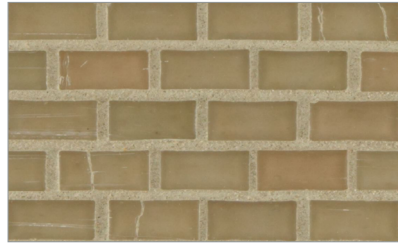

Mizumi 1/2 x 1 Mini Brick • Natural Finish

- Paper-faced interlocking sheets
- Up to 70% post-consumer recycled glass content by color ♻️

\* THIS COLOR LIMITED TO STOCK ON HAND

Baby Blue

Cloud

Bright White

Shell

Sunset

Warm Sand Pearl \*

Taupe

Conifer

Vintage Green

Kentucky Blue

Sea Blue

Tea Leaf \*

Murano Blue \*

English Blue

French Blue

Night Sky

Apricot

Pine

- Paper-faced interlocking sheets
- Up to 70% post-consumer recycled glass content by color ♻️

\* THIS COLOR LIMITED TO STOCK ON HAND

Bright White

Cloud

Baby Blue

Sunset

Shell

Vintage Green

Conifer