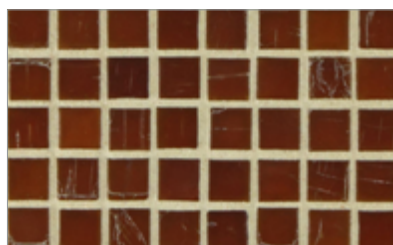

Murano Blue \*

English Blue

French Blue

Night Sky

Apricot

Pine

- Paper-faced sheets
- Up to 70% post-consumer recycled glass content by color ♻️

\* THIS COLOR LIMITED TO STOCK ON HAND

Bright White

Cloud

Baby Blue

Sunset

Shell

Vintage Green

Conifer

Taupe

Tea Leaf \*

Sea Blue

Kentucky Blue

French Blue

English Blue

Murano Blue \*

Pine

Apricot