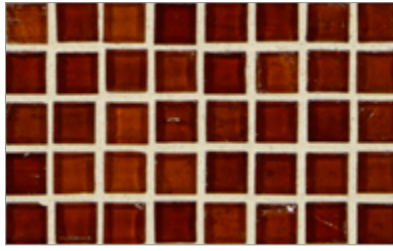

# Mizumi 1/2 x 1/2 Mini Mosaic • Natural Finish

- Paper-faced sheets
- Up to 70% post-consumer recycled glass content by color ♻️

**\* THIS COLOR LIMITED TO STOCK ON HAND**

Baby Blue

Cloud

Bright White

Shell

Sunset

Warm Sand Pearl \*

Taupe

Conifer

Vintage Green

Kentucky Blue

Sea Blue

Tea Leaf \*

Murano Blue \*

English Blue

French Blue

Night Sky

Apricot

Pine

- Paper-faced sheets
- Up to 70% post-consumer recycled glass content by color ♻️

\* THIS COLOR LIMITED TO STOCK ON HAND

Bright White

Cloud

Baby Blue

Sunset

Shell

Vintage Green

Conifer

Taupe