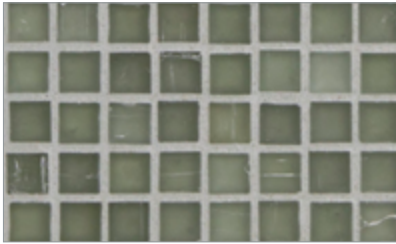

Murano Blue \*

English Blue

French Blue

Night Sky

Apricot

Pine

- Paper-faced sheets
- Up to 70% post-consumer recycled glass content by color ♻️

\* THIS COLOR LIMITED TO STOCK ON HAND

Bright White

Cloud

Baby Blue

Sunset

Shell

Vintage Green

Conifer

Taupe

Tea Leaf \*

Sea Blue

Kentucky Blue

French Blue

English Blue

Murano Blue \*

Pine

Apricot