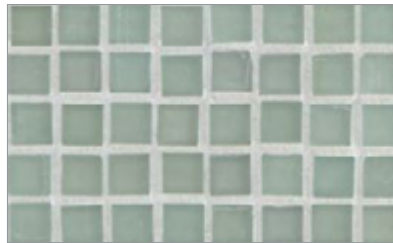

Murano Blue \*

English Blue

French Blue

Night Sky

Apricot

Pine

- Paper-faced sheets
- Up to 70% post-consumer recycled glass content by color ♻️

\* THIS COLOR LIMITED TO STOCK ON HAND

Bright White

Cloud

Baby Blue

Sunset

Shell

Vintage Green

Conifer

Taupe

Tea Leaf \*

Sea Blue

Kentucky Blue

French Blue

English Blue

Murano Blue \*

Pine

Apricot