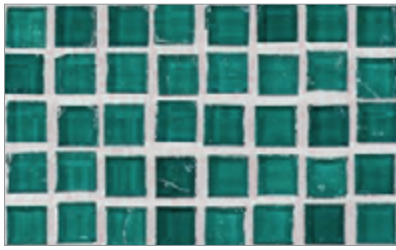

# Mizumi 1/2 x 1/2 Mini Mosaic • Natural Finish

- Paper-faced sheets
- Up to 70% post-consumer recycled glass content by color ♻️

**\* THIS COLOR LIMITED TO STOCK ON HAND**

Baby Blue

Cloud

Bright White

Shell

Sunset

Warm Sand Pearl \*

Taupe

Conifer

Vintage Green

Kentucky Blue

Sea Blue

Tea Leaf \*

Murano Blue \*

English Blue

French Blue

Night Sky

Apricot

Pine

- Paper-faced sheets
- Up to 70% post-consumer recycled glass content by color ♻️

\* THIS COLOR LIMITED TO STOCK ON HAND

Bright White

Cloud

Baby Blue

Sunset

Shell

Vintage Green

Conifer

Taupe