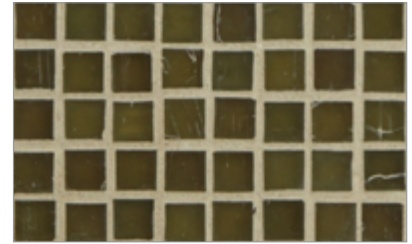

Murano Blue \*

English Blue

French Blue

Night Sky

Apricot

Pine

- Paper-faced sheets
- Up to 70% post-consumer recycled glass content by color ♻️

\* THIS COLOR LIMITED TO STOCK ON HAND

Bright White

Cloud

Baby Blue

Sunset

Shell

Vintage Green

Conifer

Taupe

Tea Leaf \*

Sea Blue

Kentucky Blue

French Blue

English Blue

Murano Blue \*

Pine

Apricot