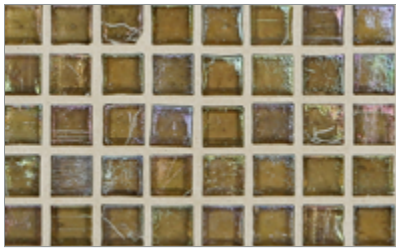

# Mizumi 1/2 x 1/2 Mini Mosaic • Natural Finish

- Paper-faced sheets
- Up to 70% post-consumer recycled glass content by color ♻️

**\* THIS COLOR LIMITED TO STOCK ON HAND**

Baby Blue

Cloud

Bright White

Shell

Sunset

Warm Sand Pearl \*

Taupe

Conifer

Vintage Green

Kentucky Blue

Sea Blue

Tea Leaf \*

Murano Blue \*

English Blue

French Blue

Night Sky

Apricot

Pine

- Paper-faced sheets
- Up to 70% post-consumer recycled glass content by color ♻️

\* THIS COLOR LIMITED TO STOCK ON HAND