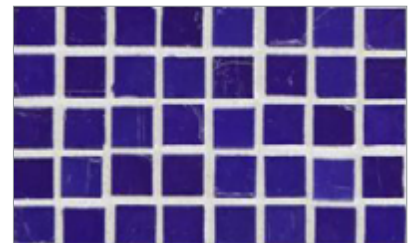

Murano Blue \*

English Blue

French Blue

Night Sky

Apricot

Pine

- Paper-faced sheets
- Up to 70% post-consumer recycled glass content by color ♻️

\* THIS COLOR LIMITED TO STOCK ON HAND

Bright White

Cloud

Baby Blue

Sunset

Shell

Vintage Green

Conifer

Taupe

Tea Leaf \*

Sea Blue

Kentucky Blue

French Blue

English Blue

Murano Blue \*

Pine

Apricot