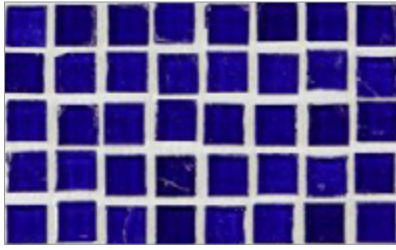

# Mizumi 1/2 x 1/2 Mini Mosaic • Natural Finish

- Paper-faced sheets
- Up to 70% post-consumer recycled glass content by color ♻️

**\* THIS COLOR LIMITED TO STOCK ON HAND**

Baby Blue

Cloud

Bright White

Shell

Sunset

Warm Sand Pearl \*

Taupe

Conifer

Vintage Green

Kentucky Blue

Sea Blue

Tea Leaf \*

Murano Blue \*

English Blue

French Blue

Night Sky

Apricot

Pine

- Paper-faced sheets
- Up to 70% post-consumer recycled glass content by color ♻️

\* THIS COLOR LIMITED TO STOCK ON HAND

Bright White

Cloud

Baby Blue

Sunset

Shell

Vintage Green

Conifer

Taupe