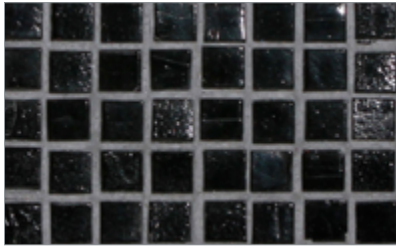

# Mizumi 1/2 x 1/2 Mini Mosaic • Natural Finish

- Paper-faced sheets
- Up to 70% post-consumer recycled glass content by color ♻️

**\* THIS COLOR LIMITED TO STOCK ON HAND**

Baby Blue

Cloud

Bright White

Shell

Sunset

Warm Sand Pearl \*

Taupe

Conifer

Vintage Green

Kentucky Blue

Sea Blue

Tea Leaf \*

Murano Blue \*

English Blue

French Blue

Night Sky

Apricot

Pine

- Paper-faced sheets
- Up to 70% post-consumer recycled glass content by color ♻️

\* THIS COLOR LIMITED TO STOCK ON HAND