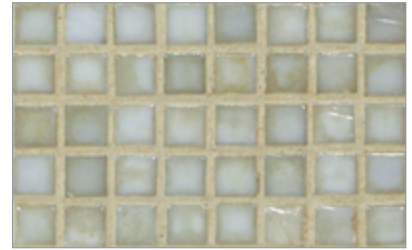

# Mizumi 1/2 x 1/2 Mini Mosaic • Natural Finish

- Paper-faced sheets
- Up to 70% post-consumer recycled glass content by color ♻️

**\* THIS COLOR LIMITED TO STOCK ON HAND**

Baby Blue

Cloud

Bright White

Shell

Sunset

Warm Sand Pearl \*

Taupe

Conifer

Vintage Green

Kentucky Blue

Sea Blue

Tea Leaf \*

Murano Blue \*

English Blue

French Blue

Night Sky

Apricot

Pine

- Paper-faced sheets
- Up to 70% post-consumer recycled glass content by color ♻️

\* THIS COLOR LIMITED TO STOCK ON HAND