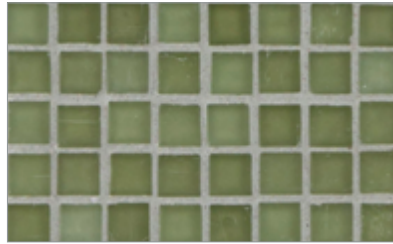

Murano Blue \*

English Blue

French Blue

Night Sky

Apricot

Pine

- Paper-faced sheets
- Up to 70% post-consumer recycled glass content by color ♻️

\* THIS COLOR LIMITED TO STOCK ON HAND

Bright White

Cloud

Baby Blue

Sunset

Shell

Vintage Green

Conifer

Taupe

Tea Leaf \*

Sea Blue

Kentucky Blue

French Blue

English Blue

Murano Blue \*

Pine

Apricot