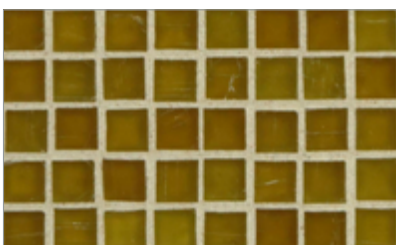

Murano Blue \*

English Blue

French Blue

Night Sky

Apricot

Pine

- Paper-faced sheets
- Up to 70% post-consumer recycled glass content by color ♻️

\* THIS COLOR LIMITED TO STOCK ON HAND

Bright White

Cloud

Baby Blue

Sunset

Shell

Vintage Green

Conifer

Taupe

Tea Leaf \*

Sea Blue

Kentucky Blue

French Blue

English Blue

Murano Blue \*

Pine

Apricot