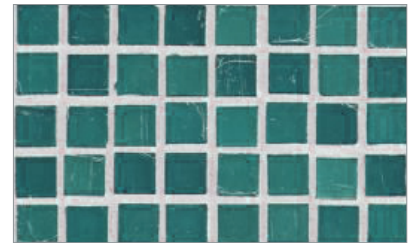

- Paper-faced sheets
- Up to 70% post-consumer recycled glass content by color ♻️

* THIS COLOR LIMITED TO STOCK ON HAND

Baby Blue

Cloud

Bright White

Shell

Sunset

Warm Sand Pearl *

French Blue

Night Sky

Apricot

Pine

Mizumi 1/2 x 1/2 Mini Mosaic • Silk Finish

- Paper-faced sheets
- Up to 70% post-consumer recycled glass content by color ♻️

* THIS COLOR LIMITED TO STOCK ON HAND

Bright White

Cloud

Baby Blue

Sunset

Shell

Vintage Green

Conifer

Taupe

Tea Leaf *

Sea Blue

Kentucky Blue

French Blue

English Blue

Murano Blue *

Pine

Apricot

Night Sky