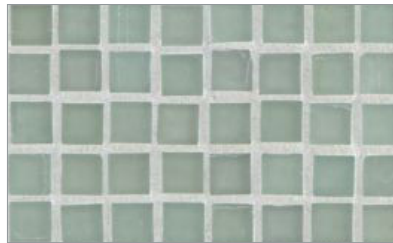

- Paper-faced sheets
- Up to 70% post-consumer recycled glass content by color ♻️

* THIS COLOR LIMITED TO STOCK ON HAND

Baby Blue

Cloud

Bright White

Shell

Sunset

Warm Sand Pearl *

French Blue

Night Sky

Apricot

Pine

Mizumi 1/2 x 1/2 Mini Mosaic • Silk Finish

- Paper-faced sheets
- Up to 70% post-consumer recycled glass content by color ♻️

* THIS COLOR LIMITED TO STOCK ON HAND

Bright White

Cloud

Baby Blue

Sunset

Shell

Vintage Green

Conifer

Taupe

Tea Leaf *

Sea Blue

Kentucky Blue

French Blue

English Blue

Murano Blue *

Pine

Apricot

Night Sky