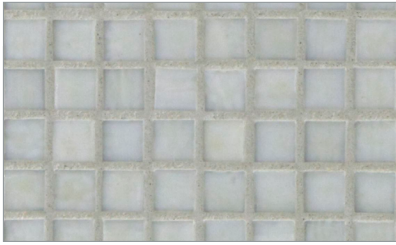

- Paper-faced sheets
- Up to 70% post-consumer recycled glass content by color ♻️

* THIS COLOR LIMITED TO STOCK ON HAND

Baby Blue

Cloud

Bright White

Shell

Sunset

Warm Sand Pearl *

Taupe

Conifer

Vintage Green

Kentucky Blue

Sea Blue

Tea Leaf *

Murano Blue *

English Blue

French Blue

Night Sky

Apricot

Pine

Mizumi 1/2 x 1/2 Mini Mosaic • Silk Finish

- Paper-faced sheets
- Up to 70% post-consumer recycled glass content by color ♻️

* THIS COLOR LIMITED TO STOCK ON HAND

Bright White

Cloud

Baby Blue

Sunset

Shell

Vintage Green

Conifer

Taupe

Tea Leaf *