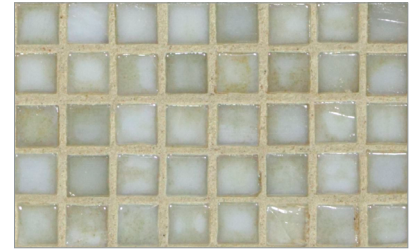

- Paper-faced sheets
- Up to 70% post-consumer recycled glass content by color ♻️

* THIS COLOR LIMITED TO STOCK ON HAND

Baby Blue

Cloud

Bright White

Shell

Sunset

Warm Sand Pearl *

Taupe

Conifer

Vintage Green

Kentucky Blue

Sea Blue

Tea Leaf *

Murano Blue *

English Blue

French Blue

Night Sky

Apricot

Pine

Mizumi 1/2 x 1/2 Mini Mosaic • Silk Finish

- Paper-faced sheets
- Up to 70% post-consumer recycled glass content by color ♻️

* THIS COLOR LIMITED TO STOCK ON HAND

Bright White

Sea Blue

Kentucky Blue

French Blue

English Blue

Murano Blue *

Pine

Apricot

Night Sky