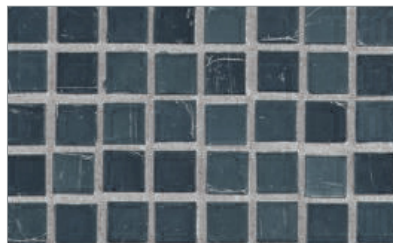

- Paper-faced sheets
- Up to 70% post-consumer recycled glass content by color ♻️

* THIS COLOR LIMITED TO STOCK ON HAND

Baby Blue

Cloud

Bright White

Shell

Sunset

Warm Sand Pearl *

French Blue

Night Sky

Apricot

Pine

Mizumi 1/2 x 1/2 Mini Mosaic • Silk Finish

- Paper-faced sheets
- Up to 70% post-consumer recycled glass content by color ♻️

* THIS COLOR LIMITED TO STOCK ON HAND

Bright White

Cloud

Baby Blue

Sunset

Shell

Vintage Green

Conifer

Taupe

Tea Leaf *

Sea Blue

Kentucky Blue

French Blue

English Blue

Murano Blue *

Pine

Apricot

Night Sky