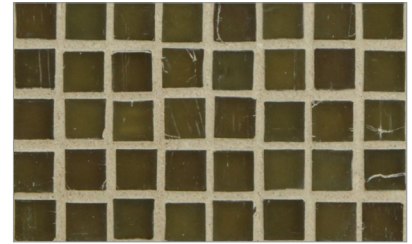

- Paper-faced sheets
- Up to 70% post-consumer recycled glass content by color ♻️

* THIS COLOR LIMITED TO STOCK ON HAND

Baby Blue

Cloud

Bright White

Shell

Sunset

Warm Sand Pearl *

French Blue

Night Sky

Apricot

Pine

Mizumi 1/2 x 1/2 Mini Mosaic • Silk Finish

- Paper-faced sheets
- Up to 70% post-consumer recycled glass content by color ♻️

* THIS COLOR LIMITED TO STOCK ON HAND

Bright White

Cloud

Baby Blue

Sunset

Shell

Vintage Green

Conifer

Taupe

Tea Leaf *

Sea Blue

Kentucky Blue

French Blue

English Blue

Murano Blue *

Pine

Apricot

Night Sky