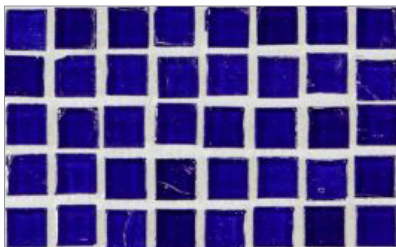

- Paper-faced sheets
- Up to 70% post-consumer recycled glass content by color ♻️

* THIS COLOR LIMITED TO STOCK ON HAND

Baby Blue

Cloud

Bright White

Shell

Sunset

Warm Sand Pearl *

Taupe

Conifer

Vintage Green

Kentucky Blue

Sea Blue

Tea Leaf *

Murano Blue *

English Blue

French Blue

Night Sky

Apricot

Pine

Mizumi 1/2 x 1/2 Mini Mosaic • Silk Finish

- Paper-faced sheets
- Up to 70% post-consumer recycled glass content by color ♻️

* THIS COLOR LIMITED TO STOCK ON HAND

Bright White

Sea Blue

Kentucky Blue

French Blue

English Blue

Murano Blue *

Pine

Apricot

Night Sky