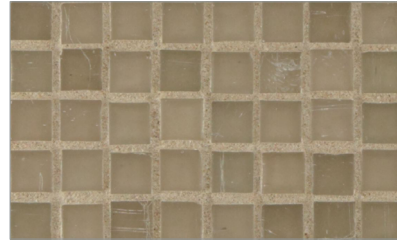

- Paper-faced sheets
- Up to 70% post-consumer recycled glass content by color ♻️

* THIS COLOR LIMITED TO STOCK ON HAND

Baby Blue

Cloud

Bright White

Shell

Sunset

Warm Sand Pearl *

Taupe

Conifer

Vintage Green

Kentucky Blue

Sea Blue

Tea Leaf *

Murano Blue *

English Blue

French Blue

Night Sky

Apricot

Pine

Mizumi 1/2 x 1/2 Mini Mosaic • Silk Finish

- Paper-faced sheets
- Up to 70% post-consumer recycled glass content by color ♻️

* THIS COLOR LIMITED TO STOCK ON HAND

Bright White

Cloud

Baby Blue

Sunset

Shell

Vintage Green

Conifer

Taupe

Tea Leaf *