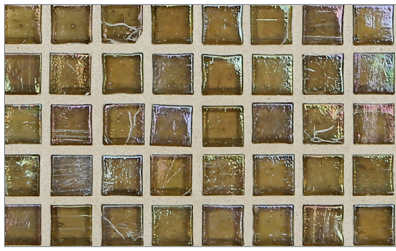

- Paper-faced sheets
- Up to 70% post-consumer recycled glass content by color ♻️

* THIS COLOR LIMITED TO STOCK ON HAND

Baby Blue

Cloud

Bright White

Shell

Sunset

Warm Sand Pearl *

Taupe

Conifer

Vintage Green

Kentucky Blue

Sea Blue

Tea Leaf *

Murano Blue *

English Blue

French Blue

Night Sky

Apricot

Pine

Mizumi 1/2 x 1/2 Mini Mosaic • Silk Finish

- Paper-faced sheets
- Up to 70% post-consumer recycled glass content by color ♻️

* THIS COLOR LIMITED TO STOCK ON HAND

Bright White

Sea Blue

Kentucky Blue

French Blue

English Blue

Murano Blue *

Pine

Apricot

Night Sky