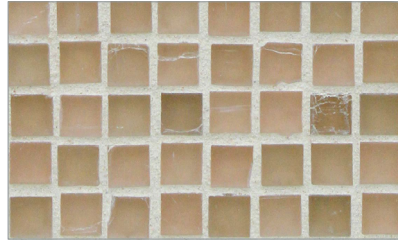

- Paper-faced sheets
- Up to 70% post-consumer recycled glass content by color ♻️

* THIS COLOR LIMITED TO STOCK ON HAND

Baby Blue

Cloud

Bright White

Shell

Sunset

Warm Sand Pearl *

Taupe

Conifer

Vintage Green

Kentucky Blue

Sea Blue

Tea Leaf *

Murano Blue *

English Blue

French Blue

Night Sky

Apricot

Pine

Mizumi 1/2 x 1/2 Mini Mosaic • Silk Finish

- Paper-faced sheets
- Up to 70% post-consumer recycled glass content by color ♻️

* THIS COLOR LIMITED TO STOCK ON HAND

Bright White

Cloud

Baby Blue

Sunset

Shell

Vintage Green

Conifer

Taupe

Tea Leaf *