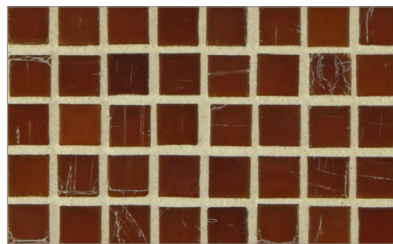

- Paper-faced sheets
- Up to 70% post-consumer recycled glass content by color ♻️

* THIS COLOR LIMITED TO STOCK ON HAND

Baby Blue

Cloud

Bright White

Shell

Sunset

Warm Sand Pearl *

French Blue

Night Sky

Apricot

Pine

Mizumi 1/2 x 1/2 Mini Mosaic • Silk Finish

- Paper-faced sheets
- Up to 70% post-consumer recycled glass content by color ♻️

* THIS COLOR LIMITED TO STOCK ON HAND

Bright White

Cloud

Baby Blue

Sunset

Shell

Vintage Green

Conifer

Taupe

Tea Leaf *

Sea Blue

Kentucky Blue

French Blue

English Blue

Murano Blue *

Pine

Apricot

Night Sky