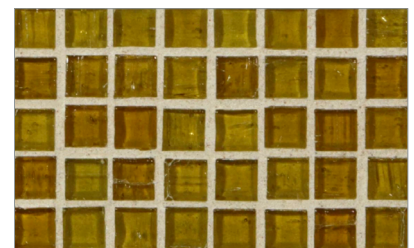

- Paper-faced sheets
- Up to 70% post-consumer recycled glass content by color ♻️

* THIS COLOR LIMITED TO STOCK ON HAND

Baby Blue

Cloud

Bright White

Shell

Sunset

Warm Sand Pearl *

Taupe

Conifer

Vintage Green

Kentucky Blue

Sea Blue

Tea Leaf *

Murano Blue *

English Blue

French Blue

Night Sky

Apricot

Pine

Mizumi 1/2 x 1/2 Mini Mosaic • Silk Finish

- Paper-faced sheets
- Up to 70% post-consumer recycled glass content by color ♻️

* THIS COLOR LIMITED TO STOCK ON HAND

Bright White

Sea Blue

Kentucky Blue

French Blue

English Blue

Murano Blue *

Pine

Apricot

Night Sky