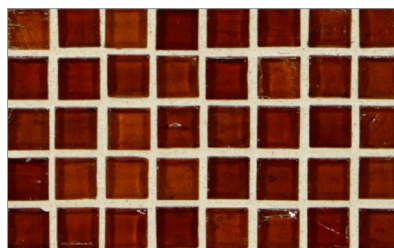

- Paper-faced sheets
- Up to 70% post-consumer recycled glass content by color ♻️

* THIS COLOR LIMITED TO STOCK ON HAND

Baby Blue

Cloud

Bright White

Shell

Sunset

Warm Sand Pearl *

Taupe

Conifer

Vintage Green

Kentucky Blue

Sea Blue

Tea Leaf *

Murano Blue *

English Blue

French Blue

Night Sky

Apricot

Pine

Mizumi 1/2 x 1/2 Mini Mosaic • Silk Finish

- Paper-faced sheets
- Up to 70% post-consumer recycled glass content by color ♻️

* THIS COLOR LIMITED TO STOCK ON HAND

Bright White

Cloud

Baby Blue

Sunset

Shell

Vintage Green

Conifer

Taupe

Tea Leaf *