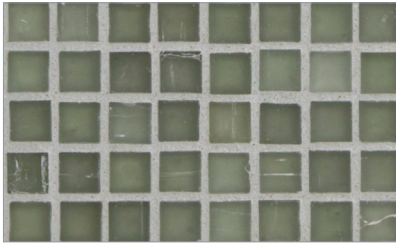

- Paper-faced sheets
- Up to 70% post-consumer recycled glass content by color ♻️

* THIS COLOR LIMITED TO STOCK ON HAND

Baby Blue

Cloud

Bright White

Shell

Sunset

Warm Sand Pearl *

French Blue

Night Sky

Apricot

Pine

Mizumi 1/2 x 1/2 Mini Mosaic • Silk Finish

- Paper-faced sheets
- Up to 70% post-consumer recycled glass content by color ♻️

* THIS COLOR LIMITED TO STOCK ON HAND

Bright White

Cloud

Baby Blue

Sunset

Shell

Vintage Green

Conifer

Taupe

Tea Leaf *

Sea Blue

Kentucky Blue

French Blue

English Blue

Murano Blue *

Pine

Apricot

Night Sky