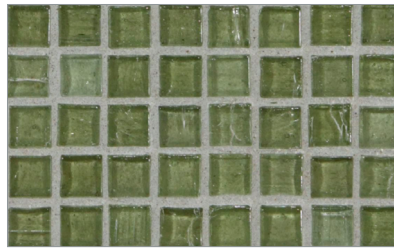

- Paper-faced sheets
- Up to 70% post-consumer recycled glass content by color ♻️

* THIS COLOR LIMITED TO STOCK ON HAND

Baby Blue

Cloud

Bright White

Shell

Sunset

Warm Sand Pearl *

Taupe

Conifer

Vintage Green

Kentucky Blue

Sea Blue

Tea Leaf *

Murano Blue *

English Blue

French Blue

Night Sky

Apricot

Pine

Mizumi 1/2 x 1/2 Mini Mosaic • Silk Finish

- Paper-faced sheets
- Up to 70% post-consumer recycled glass content by color ♻️

* THIS COLOR LIMITED TO STOCK ON HAND

Bright White

Sea Blue

Kentucky Blue

French Blue

English Blue

Murano Blue *

Pine

Apricot

Night Sky