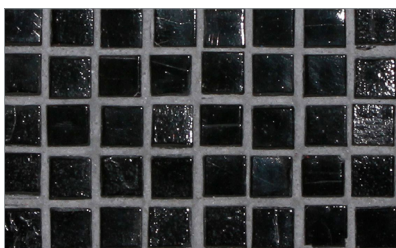

- Paper-faced sheets
- Up to 70% post-consumer recycled glass content by color ♻️

* THIS COLOR LIMITED TO STOCK ON HAND

Baby Blue

Cloud

Bright White

Shell

Sunset

Warm Sand Pearl *

Taupe

Conifer

Vintage Green

Kentucky Blue

Sea Blue

Tea Leaf *

Murano Blue *

English Blue

French Blue

Night Sky

Apricot

Pine

Mizumi 1/2 x 1/2 Mini Mosaic • Silk Finish

- Paper-faced sheets
- Up to 70% post-consumer recycled glass content by color ♻️

* THIS COLOR LIMITED TO STOCK ON HAND

Bright White

Cloud

Baby Blue

Sunset

Shell

Vintage Green

Conifer

Taupe

Tea Leaf *