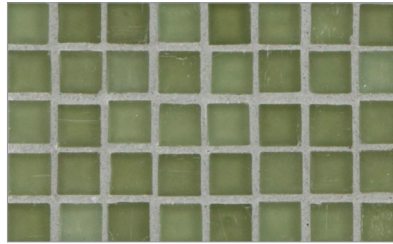

- Paper-faced sheets
- Up to 70% post-consumer recycled glass content by color ♻️

* THIS COLOR LIMITED TO STOCK ON HAND

Baby Blue

Cloud

Bright White

Shell

Sunset

Warm Sand Pearl *

French Blue

Night Sky

Apricot

Pine

Mizumi 1/2 x 1/2 Mini Mosaic • Silk Finish

- Paper-faced sheets
- Up to 70% post-consumer recycled glass content by color ♻️

* THIS COLOR LIMITED TO STOCK ON HAND

Bright White

Cloud

Baby Blue

Sunset

Shell

Vintage Green

Conifer

Taupe

Tea Leaf *

Sea Blue

Kentucky Blue

French Blue

English Blue

Murano Blue *

Pine

Apricot

Night Sky