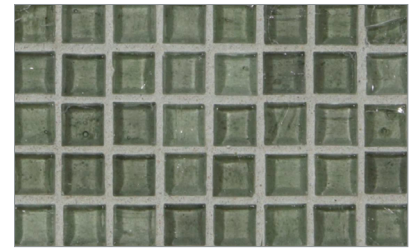

- Paper-faced sheets
- Up to 70% post-consumer recycled glass content by color ♻️

* THIS COLOR LIMITED TO STOCK ON HAND

Baby Blue

Cloud

Bright White

Shell

Sunset

Warm Sand Pearl *

Taupe

Conifer

Vintage Green

Kentucky Blue

Sea Blue

Tea Leaf *

Murano Blue *

English Blue

French Blue

Night Sky

Apricot

Pine

Mizumi 1/2 x 1/2 Mini Mosaic • Silk Finish

- Paper-faced sheets
- Up to 70% post-consumer recycled glass content by color ♻️

* THIS COLOR LIMITED TO STOCK ON HAND

Bright White

Cloud

Baby Blue

Sunset

Shell

Vintage Green

Conifer

Taupe

Tea Leaf *