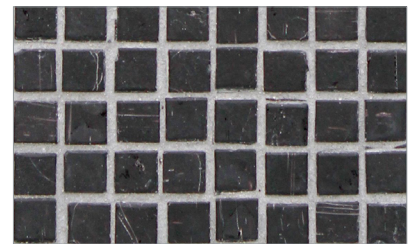

- Paper-faced sheets
- Up to 70% post-consumer recycled glass content by color ♻️

* THIS COLOR LIMITED TO STOCK ON HAND

Baby Blue

Cloud

Bright White

Shell

Sunset

Warm Sand Pearl *

French Blue

Night Sky

Apricot

Pine

Mizumi 1/2 x 1/2 Mini Mosaic • Silk Finish

- Paper-faced sheets
- Up to 70% post-consumer recycled glass content by color ♻️

* THIS COLOR LIMITED TO STOCK ON HAND

Bright White

Cloud

Baby Blue

Sunset

Shell

Vintage Green

Conifer

Taupe

Tea Leaf *

Sea Blue

Kentucky Blue

French Blue

English Blue

Murano Blue *

Pine

Apricot

Night Sky