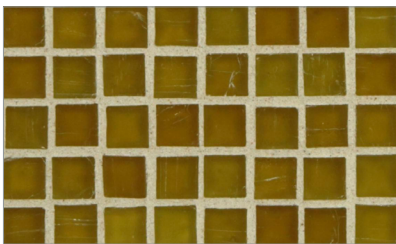

- Paper-faced sheets
- Up to 70% post-consumer recycled glass content by color ♻️

* THIS COLOR LIMITED TO STOCK ON HAND

Baby Blue

Cloud

Bright White

Shell

Sunset

Warm Sand Pearl *

French Blue

Night Sky

Apricot

Pine

Mizumi 1/2 x 1/2 Mini Mosaic • Silk Finish

- Paper-faced sheets
- Up to 70% post-consumer recycled glass content by color ♻️

* THIS COLOR LIMITED TO STOCK ON HAND

Bright White

Cloud

Baby Blue

Sunset

Shell

Vintage Green

Conifer

Taupe

Tea Leaf *

Sea Blue

Kentucky Blue

French Blue

English Blue

Murano Blue *

Pine

Apricot

Night Sky