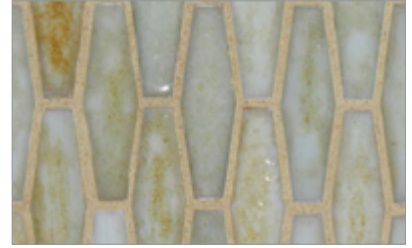

- Paper-faced interlocking sheets
- Up to 70% post-consumer recycled glass content by color ♻️

* THIS COLOR LIMITED TO STOCK ON HAND

Baby Blue

Cloud

Bright White

Shell

Sunset

Taupe

Night Sky

Apricot

Pine

Mizumi Martini (5/8 x 2) • Pearl Finish

- Paper-faced interlocking sheets
- Up to 70% post-consumer recycled glass content by color ♻️

* THIS COLOR LIMITED TO STOCK ON HAND

Baby Blue

Cloud

Bright White

Shell

Sunset

Warm Sand *

Taupe

Conifer

Vintage Green

Kentucky Blue