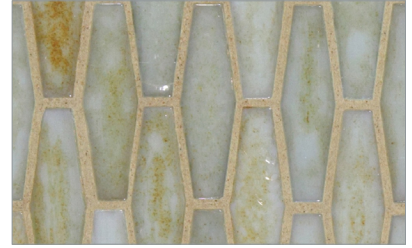

- Paper-faced interlocking sheets
- Up to 70% post-consumer recycled glass content by color ♻️

**\* THIS COLOR LIMITED TO STOCK ON HAND**

Baby Blue

Cloud

Bright White

Shell

Sunset

Taupe

Night Sky

Apricot

Pine

Mizumi Martini (5/8 x 2) • Pearl Finish

- Paper-faced interlocking sheets
- Up to 70% post-consumer recycled glass content by color ♻️

\* THIS COLOR LIMITED TO STOCK ON HAND

Baby Blue

Cloud

Bright White

Shell

Sunset

Warm Sand \*

Taupe

Conifer

Vintage Green

Kentucky Blue

Sea Blue

Tea Leaf \*

Murano Blue \*

English Blue

French Blue

Night Sky

Apricot