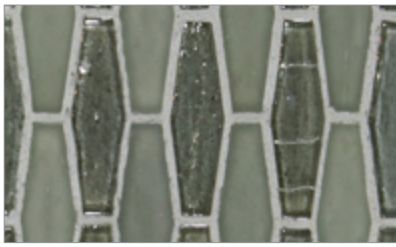

- Paper-faced interlocking sheets
- Up to 70% post-consumer recycled glass content by color ♻️

Bright White

Cloud

Baby Blue

Warm Sand

Sunset

Shell

Vintage Green

Conifer

Taupe

Tea Leaf

Sea Blue

Kentucky Blue

French Blue

English Blue

Murano Blue