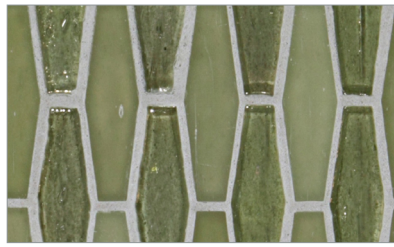

- Paper-faced interlocking sheets
- Up to 70% post-consumer recycled glass content by color ♻️

Bright White

Cloud

Baby Blue

Warm Sand

Sunset

Shell

Vintage Green

Conifer

Taupe

Tea Leaf

Sea Blue

Kentucky Blue

French Blue

English Blue

Murano Blue

Pine

Apricot

Night Sky