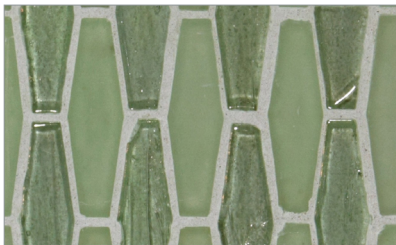

- Paper-faced interlocking sheets
- Up to 70% post-consumer recycled glass content by color ♻️

Bright White

Cloud

Baby Blue

Warm Sand

Sunset

Shell

Vintage Green

Conifer

Taupe

Tea Leaf

Sea Blue

Kentucky Blue

French Blue

English Blue

Murano Blue

Pine

Apricot

Night Sky