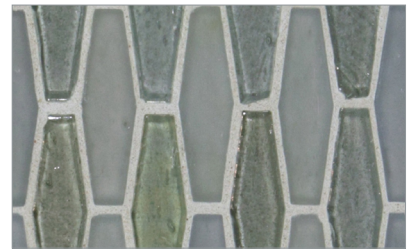

- Paper-faced interlocking sheets
- Up to 70% post-consumer recycled glass content by color ♻️

Bright White

Cloud

Baby Blue

Warm Sand

Sunset

Shell

Vintage Green

Pine

Apricot

Night Sky