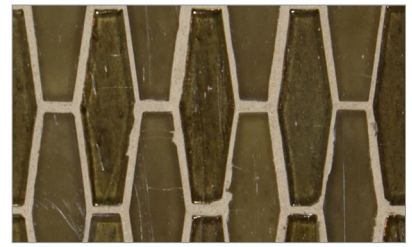

- Paper-faced interlocking sheets
- Up to 70% post-consumer recycled glass content by color ♻️

Bright White

Cloud

Baby Blue

Warm Sand

Sunset

Shell

Vintage Green

Conifer

Taupe

Tea Leaf

Sea Blue

Kentucky Blue

French Blue

English Blue

Murano Blue

Pine

Apricot

Night Sky