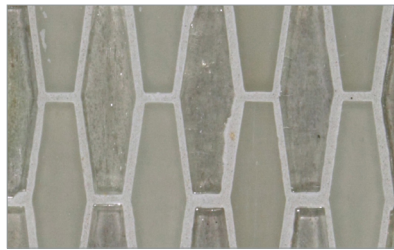

- Paper-faced interlocking sheets
- Up to 70% post-consumer recycled glass content by color ♻️

Bright White

Cloud

Baby Blue

Warm Sand

Sunset

Shell

Vintage Green

Conifer

Taupe

Tea Leaf

Sea Blue

Kentucky Blue

French Blue

English Blue

Murano Blue