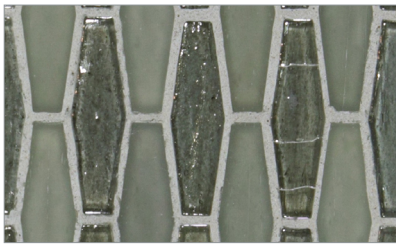

- Paper-faced interlocking sheets
- Up to 70% post-consumer recycled glass content by color ♻️

Bright White

Cloud

Baby Blue

Warm Sand

Sunset

Shell

Vintage Green

Conifer

Taupe

Tea Leaf

Sea Blue

Kentucky Blue

French Blue

English Blue

Murano Blue

Pine

Apricot

Night Sky