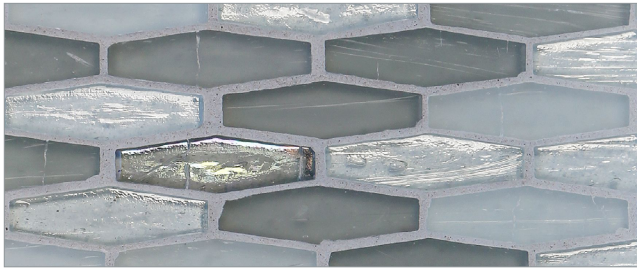

## Mizumi Martini Blend

- Paper-faced sheets • Ten Blends
- Up to 70% post-consumer recycled glass content by color ♻️

Half & Half

Ice Crystal

Franciscan Fog

Moondance

Aqueous

Georgian Bay

Blue Heaven

Stealth

Malt

Goldmine