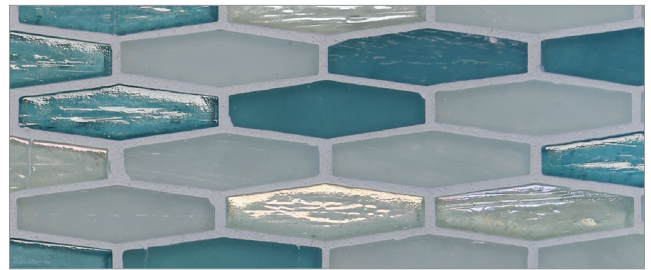

## Mizumi Martini Blend

- Paper-faced sheets • Ten Blends
- Up to 70% post-consumer recycled glass content by color ♻️

Half & Half

Ice Crystal

Franciscan Fog

Moondance

Aqueous

Georgian Bay

Blue Heaven

Stealth

Malt

Goldmine