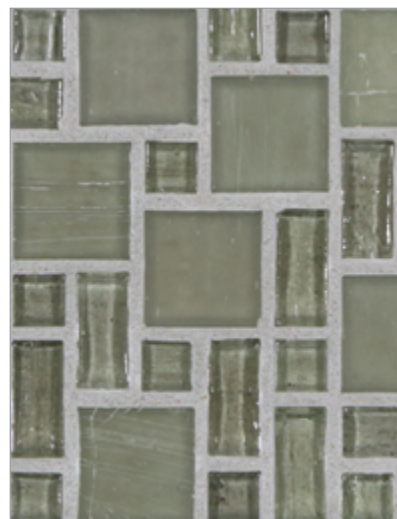

Mizumi Gendai Blend (1/2 x 1/2, 1/2 x 1, 1 x 1)

- Paper-faced interlocking sheets
- Up to 70% post-consumer recycled glass content by color ♻️

Cloud

Bright White

Warm Sand

Sunset

Shell

Vintage Green

Taupe

Pine

Apricot

Mizumi Gendai Blend (1/2 x 1/2, 1/2 x 1, 1 x 1)

- Paper-faced interlocking sheets
- Up to 70% post-consumer recycled glass content by color ♻️

Sea Blue

Tea Leaf

Conifer

Baby Blue

French Blue

Kentucky Blue

English Blue

Murano Blue

Night Sky