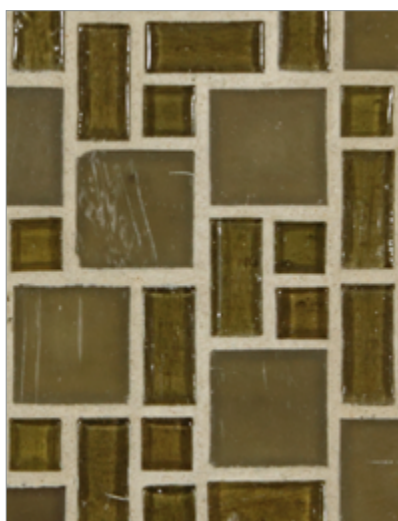

Mizumi Gendai Blend (1/2 x 1/2, 1/2 x 1, 1 x 1)

- Paper-faced interlocking sheets
- Up to 70% post-consumer recycled glass content by color ♻️

Cloud

Bright White

Warm Sand

Sunset

Shell

Vintage Green

Taupe

Pine

Apricot

Mizumi Gendai Blend (1/2 x 1/2, 1/2 x 1, 1 x 1)

- Paper-faced interlocking sheets
- Up to 70% post-consumer recycled glass content by color ♻️

Sea Blue

Tea Leaf

Conifer

Baby Blue

French Blue

Kentucky Blue

English Blue

Murano Blue

Night Sky