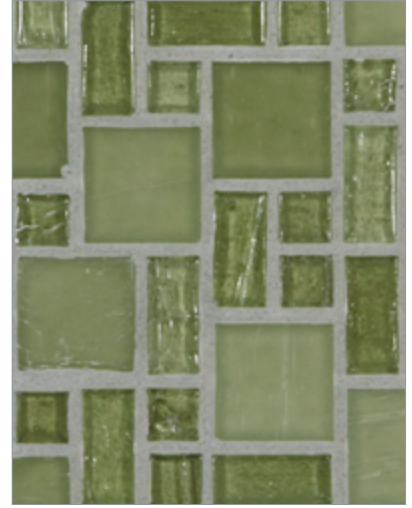

Mizumi Gendai Blend (1/2 x 1/2, 1/2 x 1, 1 x 1)

- Paper-faced interlocking sheets
- Up to 70% post-consumer recycled glass content by color ♻️

Cloud

Bright White

Warm Sand

Sunset

Shell

Vintage Green

Taupe

Pine

Apricot

Mizumi Gendai Blend (1/2 x 1/2, 1/2 x 1, 1 x 1)

- Paper-faced interlocking sheets
- Up to 70% post-consumer recycled glass content by color ♻️

Sea Blue

Tea Leaf

Conifer

Baby Blue

French Blue

Kentucky Blue

English Blue

Murano Blue

Night Sky