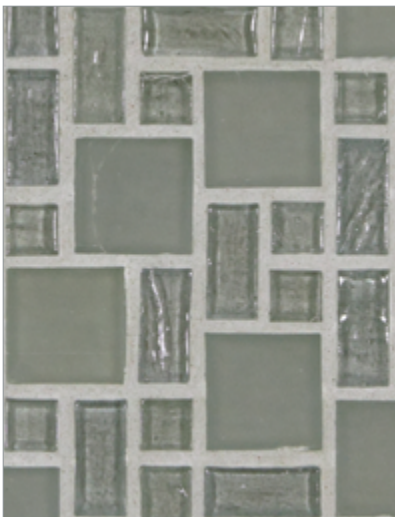

Mizumi Gendai Blend (1/2 x 1/2, 1/2 x 1, 1 x 1)

- Paper-faced interlocking sheets
- Up to 70% post-consumer recycled glass content by color ♻️

Cloud

Bright White

Warm Sand

Sunset

Shell

Vintage Green

Taupe

Pine

Apricot

Mizumi Gendai Blend (1/2 x 1/2, 1/2 x 1, 1 x 1)

- Paper-faced interlocking sheets
- Up to 70% post-consumer recycled glass content by color ♻️

Sea Blue

Tea Leaf

Conifer

Baby Blue

French Blue

Kentucky Blue

English Blue

Murano Blue

Night Sky