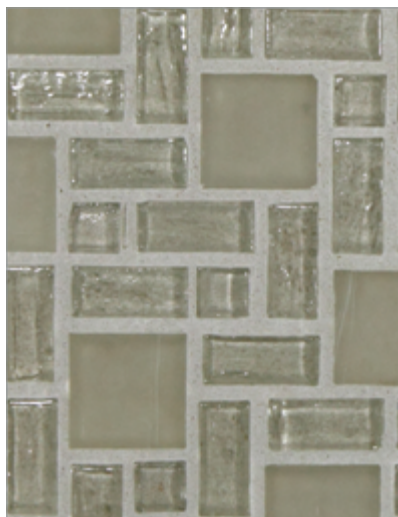

Mizumi Gendai Blend (1/2 x 1/2, 1/2 x 1, 1 x 1)

- Paper-faced interlocking sheets
- Up to 70% post-consumer recycled glass content by color ♻️

Cloud

Bright White

Warm Sand

Sunset

Shell

Vintage Green

Taupe

Pine

Apricot

Mizumi Gendai Blend (1/2 x 1/2, 1/2 x 1, 1 x 1)

- Paper-faced interlocking sheets
- Up to 70% post-consumer recycled glass content by color ♻️

Sea Blue

Tea Leaf

Conifer

Baby Blue

French Blue

Kentucky Blue

English Blue

Murano Blue

Night Sky