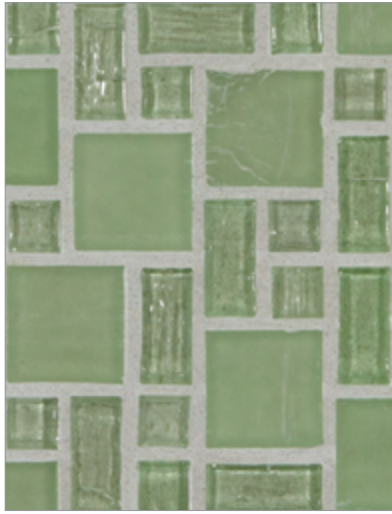

Mizumi Gendai Blend (1/2 x 1/2, 1/2 x 1, 1 x 1)

- Paper-faced interlocking sheets
- Up to 70% post-consumer recycled glass content by color ♻️

Cloud

Bright White

Warm Sand

Sunset

Shell

Vintage Green

Taupe

Pine

Apricot

Mizumi Gendai Blend (1/2 x 1/2, 1/2 x 1, 1 x 1)

- Paper-faced interlocking sheets
- Up to 70% post-consumer recycled glass content by color ♻️

Sea Blue

Tea Leaf

Conifer

Baby Blue

French Blue

Kentucky Blue

English Blue

Murano Blue

Night Sky