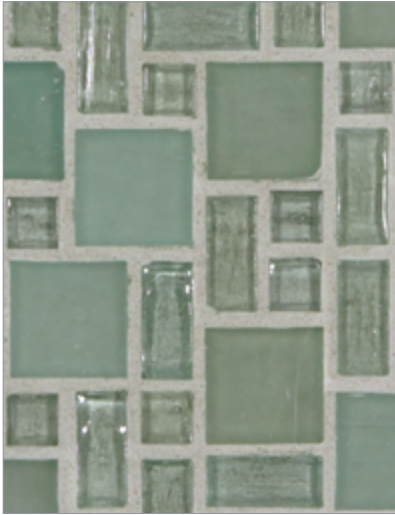

Mizumi Gendai Blend (1/2 x 1/2, 1/2 x 1, 1 x 1)

- Paper-faced interlocking sheets
- Up to 70% post-consumer recycled glass content by color ♻️

Cloud

Bright White

Warm Sand

Sunset

Shell

Vintage Green

Taupe

Pine

Apricot

Mizumi Gendai Blend (1/2 x 1/2, 1/2 x 1, 1 x 1)

- Paper-faced interlocking sheets
- Up to 70% post-consumer recycled glass content by color ♻️

Sea Blue

Tea Leaf

Conifer

Baby Blue

French Blue

Kentucky Blue

English Blue

Murano Blue

Night Sky