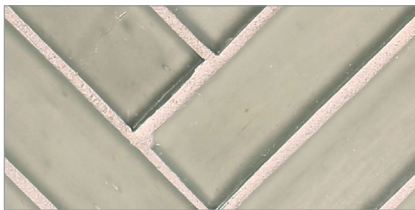

Tea Leaf

Murano Blue

English Blue

French Blue

Night Sky

Apricot

Pine

- Paper-faced sheets
- Up to 70% post-consumer recycled glass content by color ♻️

Bright White

Cloud

Baby Blue

Sunset

Shell

Vintage Green

Conifer

Taupe