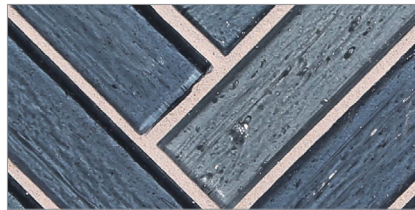

LUNADA
BAYTILE

Mizumi 1 x 4 Herringbone • Natural Finish

- Paper-faced sheets
- Up to 70% post-consumer recycled glass content by color ♻️

Baby Blue

Cloud

Bright White

Shell

Sunset

Taupe

Conifer

Vintage Green

Kentucky Blue

Sea Blue

Tea Leaf

Murano Blue

English Blue

French Blue

Night Sky

Apricot

Pine

- Paper-faced sheets
- Up to 70% post-consumer recycled glass content by color ♻️

Baby Blue

Cloud

Bright White