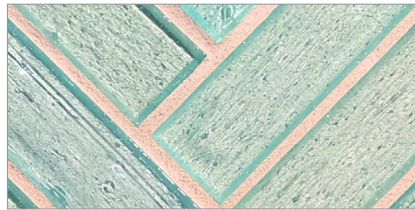

LUNADA
BAYTILE

Mizumi 1 x 4 Herringbone • Natural Finish

- Paper-faced sheets
- Up to 70% post-consumer recycled glass content by color ♻️

Baby Blue

Cloud

Bright White

Shell

Sunset

Taupe

Conifer

Vintage Green

Kentucky Blue

Sea Blue

Tea Leaf

Murano Blue

English Blue

French Blue

Night Sky

Apricot

Pine

- Paper-faced sheets
- Up to 70% post-consumer recycled glass content by color ♻️

Baby Blue

Cloud

Bright White