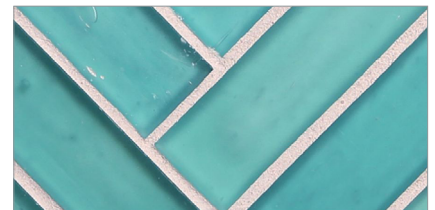

Tea Leaf

Murano Blue

English Blue

French Blue

Night Sky

Apricot

Pine

- Paper-faced sheets
- Up to 70% post-consumer recycled glass content by color ♻️

Bright White

Cloud

Baby Blue

Sunset

Shell

Vintage Green

Conifer

Taupe

Tea Leaf

Sea Blue

Kentucky Blue

French Blue

English Blue

Murano Blue

Pine

Apricot