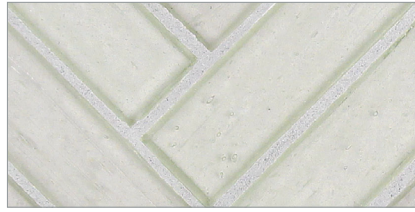

LUNADA
BAYTILE

Mizumi 1 x 4 Herringbone • Natural Finish

- Paper-faced sheets
- Up to 70% post-consumer recycled glass content by color ♻️

Baby Blue

Cloud

Bright White

Shell

Sunset

French Blue

Night Sky

Apricot

Pine

- Paper-faced sheets
- Up to 70% post-consumer recycled glass content by color ♻️

Baby Blue

Cloud

Bright White