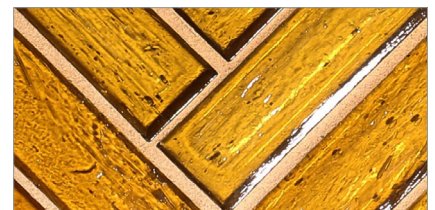

LUNADA
BAYTILE

Mizumi 1 x 4 Herringbone • Natural Finish

- Paper-faced sheets
- Up to 70% post-consumer recycled glass content by color ♻️

Baby Blue

Cloud

Bright White

Shell

Sunset

Taupe

Conifer

Vintage Green

Kentucky Blue

Sea Blue

Tea Leaf

Murano Blue

English Blue

French Blue

Night Sky

Apricot

Pine

- Paper-faced sheets
- Up to 70% post-consumer recycled glass content by color ♻️

Baby Blue

Cloud

Bright White