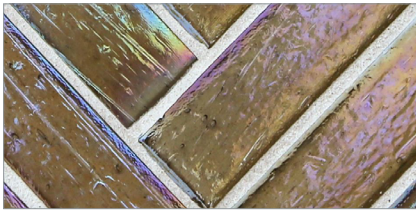

French Blue

Night Sky

Apricot

Pine

- Paper-faced sheets
- Up to 70% post-consumer recycled glass content by color ♻️

Baby Blue

Cloud

Bright White

Shell

Sunset

Warm Sand

Taupe

Conifer

Vintage Green

Kentucky Blue

Sea Blue