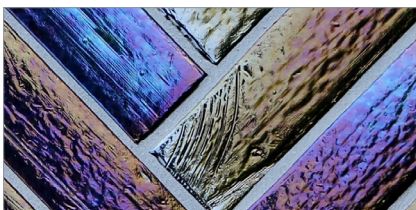

Shell

Sunset

Warm Sand

Taupe

Conifer

Vintage Green

Kentucky Blue

Sea Blue

Tea Leaf

Murano Blue

English Blue

French Blue

Night Sky

Apricot

Pine

- Paper-faced sheets
- Up to 70% post-consumer recycled glass content by color ♻️

Bright White

Cloud

Baby Blue

Sunset

Shell

Vintage Green

Conifer

Taupe