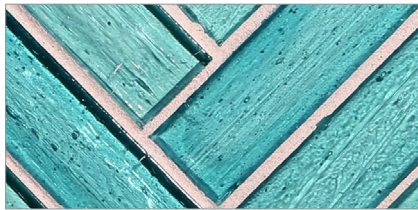

LUNADA
BAYTILE

Mizumi 1 x 4 Herringbone • Natural Finish

- Paper-faced sheets
- Up to 70% post-consumer recycled glass content by color ♻️

Baby Blue

Cloud

Bright White

Shell

Sunset

Taupe

Conifer

Vintage Green

Kentucky Blue

Sea Blue

Tea Leaf

Murano Blue

English Blue

French Blue

Night Sky

Apricot

Pine

- Paper-faced sheets
- Up to 70% post-consumer recycled glass content by color ♻️

Baby Blue

Cloud

Bright White