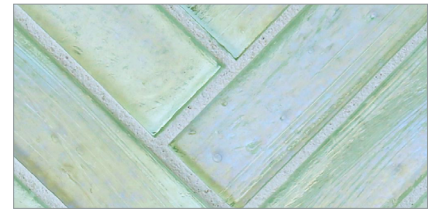

French Blue

Night Sky

Apricot

Pine

- Paper-faced sheets
- Up to 70% post-consumer recycled glass content by color ♻️

Baby Blue

Cloud

Bright White

Shell

Sunset

Warm Sand

Taupe

Conifer

Vintage Green

Kentucky Blue

Sea Blue

Tea Leaf

Murano Blue

English Blue

French Blue

Night Sky

Apricot

Pine

- Paper-faced sheets
- Up to 70% post-consumer recycled glass content by color ♻️