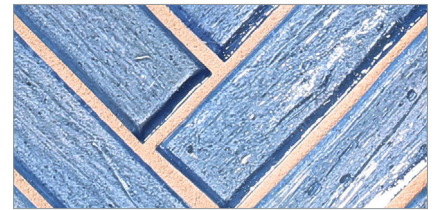

LUNADA
BAYTILE

Mizumi 1 x 4 Herringbone • Natural Finish

- Paper-faced sheets
- Up to 70% post-consumer recycled glass content by color ♻️

Baby Blue

Cloud

Bright White

Shell

Sunset

Taupe

Conifer

Vintage Green

Kentucky Blue

Sea Blue

Tea Leaf

Murano Blue

English Blue

French Blue

Night Sky

Apricot

Pine

- Paper-faced sheets
- Up to 70% post-consumer recycled glass content by color ♻️

Baby Blue

Cloud

Bright White