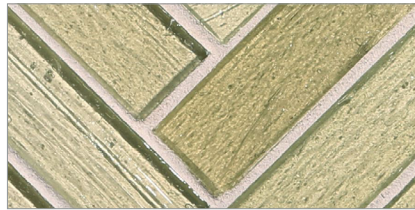

Shell

Sunset

Conifer