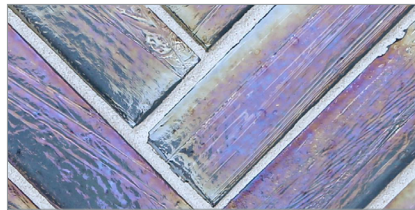

French Blue

Night Sky

Apricot

Pine

- Paper-faced sheets
- Up to 70% post-consumer recycled glass content by color ♻️

Baby Blue

Cloud

Bright White

Shell

Sunset

Warm Sand

Taupe

Conifer

Vintage Green

Kentucky Blue

Sea Blue

Tea Leaf

Murano Blue

English Blue

French Blue

Night Sky

Apricot

Pine

- Paper-faced sheets
- Up to 70% post-consumer recycled glass content by color ♻️