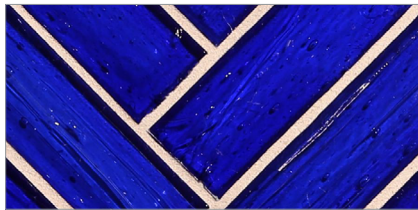

LUNADA
BAYTILE

Mizumi 1 x 4 Herringbone • Natural Finish

- Paper-faced sheets
- Up to 70% post-consumer recycled glass content by color ♻️

Baby Blue

Cloud

Bright White

Shell

Sunset

Taupe

Conifer

Vintage Green

Kentucky Blue

Sea Blue

Tea Leaf

Murano Blue

English Blue

French Blue

Night Sky

Apricot

Pine

- Paper-faced sheets
- Up to 70% post-consumer recycled glass content by color ♻️

Baby Blue

Cloud

Bright White