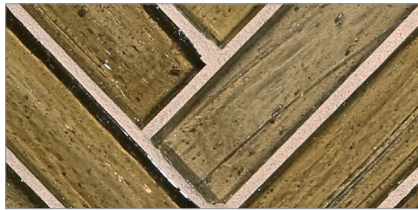

LUNADA
BAYTILE

Mizumi 1 x 4 Herringbone • Natural Finish

- Paper-faced sheets
- Up to 70% post-consumer recycled glass content by color ♻️

Baby Blue

Cloud

Bright White

Shell

Sunset

French Blue

Night Sky

Apricot

Pine

- Paper-faced sheets
- Up to 70% post-consumer recycled glass content by color ♻️

Baby Blue

Cloud

Bright White