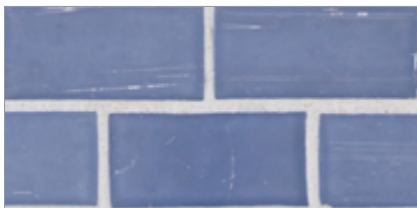

Mizumi 1 x 2 Brick • Natural Finish

- Paper-faced sheets
- Up to 70% post-consumer recycled glass content by color ♻️

\* THIS COLOR LIMITED TO STOCK ON HAND

Baby Blue

Cloud

Bright White

Shell

Sunset

# Mizumi 1 x 2 Brick • Silk Finish

- Paper-faced sheets
- Up to 70% post-consumer recycled glass content by color ♻️

**\* THIS COLOR LIMITED TO STOCK ON HAND**

Bright White

Cloud

Baby Blue

Sunset

Shell

Vintage Green

Conifer

Taupe

Tea Leaf \*

Sea Blue

Kentucky Blue

French Blue

English Blue