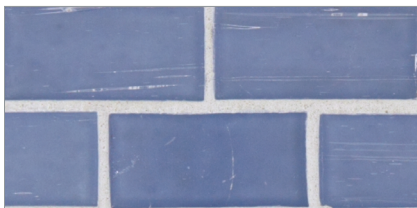

Mizumi 1 x 2 Brick • Natural Finish

- Paper-faced sheets
- Up to 70% post-consumer recycled glass content by color ♻️

**\* THIS COLOR LIMITED TO STOCK ON HAND**

Baby Blue

Cloud

Bright White

Shell

Sunset

English Blue

French Blue

Night Sky

Apricot

Pine

Mizumi 1 x 2 Brick • Silk Finish

- Paper-faced sheets
- Up to 70% post-consumer recycled glass content by color ♻️

\* THIS COLOR LIMITED TO STOCK ON HAND

Bright White

Cloud

Baby Blue

Sunset

Shell

Vintage Green

Conifer

Taupe

Tea Leaf \*

Sea Blue

Kentucky Blue

French Blue

English Blue

Murano Blue \*

Pine

Apricot