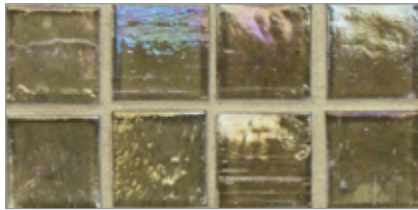

- Paper-faced sheets
- Up to 70% post-consumer recycled glass content by color ♻️

* THIS COLOR LIMITED TO STOCK ON HAND

Baby Blue

Cloud

Bright White

Shell

Sunset

Taupe

Night Sky

Apricot

Pine

Mizumi 1 x 1 Mosaic • Pearl Finish

- Paper-faced sheets
- Up to 70% post-consumer recycled glass content by color ♻️

* THIS COLOR LIMITED TO STOCK ON HAND

Baby Blue

Cloud

Bright White

Shell

Sunset

Warm Sand *

Taupe

Conifer

Vintage Green

Kentucky Blue

Mizumi 1 x 1 Mosaic • Silk Finish

- Paper-faced sheets
- Up to 70% post-consumer recycled glass content by color ♻️

* THIS COLOR LIMITED TO STOCK ON HAND

Bright White

Cloud

Baby Blue

Sunset

Shell