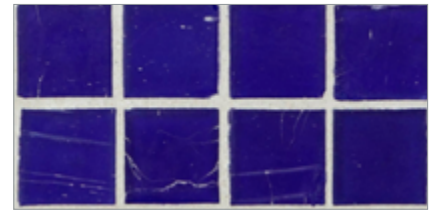

Mizumi 1 x 1 Mosaic • Silk Finish

- Paper-faced sheets
- Up to 70% post-consumer recycled glass content by color ♻️

* THIS COLOR LIMITED TO STOCK ON HAND

Bright White

Cloud

Baby Blue

Sunset

Shell

Vintage Green

Conifer

Taupe

Tea Leaf *

Sea Blue

Kentucky Blue

French Blue

English Blue