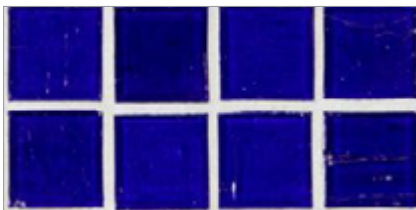

- Paper-faced sheets
- Up to 70% post-consumer recycled glass content by color ♻️

* THIS COLOR LIMITED TO STOCK ON HAND

Baby Blue

Cloud

Bright White

Shell

Sunset

Taupe

Conifer

Vintage Green

Kentucky Blue

Sea Blue

Tea Leaf *

Murano Blue

English Blue

French Blue

Night Sky

Apricot

Pine

Mizumi 1 x 1 Mosaic • Pearl Finish

- Paper-faced sheets
- Up to 70% post-consumer recycled glass content by color ♻️

* THIS COLOR LIMITED TO STOCK ON HAND

Baby Blue

Cloud