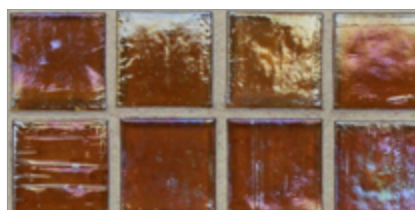

- Paper-faced sheets
- Up to 70% post-consumer recycled glass content by color ♻️

* THIS COLOR LIMITED TO STOCK ON HAND

Baby Blue

Cloud

Bright White

Shell

Sunset

Taupe

Bright White

Shell

Sunset

Warm Sand *

Taupe

Conifer

Vintage Green

Kentucky Blue

Sea Blue

Tea Leaf *

Murano Blue *

English Blue

French Blue

Night Sky

Apricot

Pine

Mizumi 1 x 1 Mosaic • Silk Finish

- Paper-faced sheets
- Up to 70% post-consumer recycled glass content by color ♻️

* THIS COLOR LIMITED TO STOCK ON HAND

Bright White

Cloud

Baby Blue

Sunset

Shell