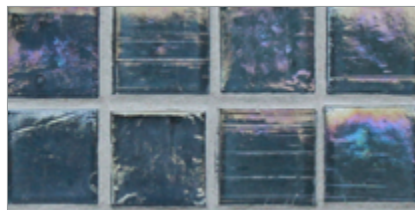

English Blue