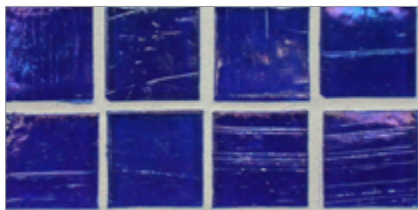

Night Sky

Apricot

Pine

Mizumi 1 x 1 Mosaic • Pearl Finish

- Paper-faced sheets
- Up to 70% post-consumer recycled glass content by color ♻️

* THIS COLOR LIMITED TO STOCK ON HAND

Baby Blue

Cloud

Bright White

Shell

Sunset

Warm Sand *

Taupe

Conifer

Vintage Green

Kentucky Blue

Sea Blue

Tea Leaf *

Murano Blue *

English Blue

French Blue

Night Sky

Apricot

Pine

Mizumi 1 x 1 Mosaic • Silk Finish

- Paper-faced sheets
- Up to 70% post-consumer recycled glass content by color ♻️

* THIS COLOR LIMITED TO STOCK ON HAND

Bright White

Cloud

Baby Blue

Sunset

Shell