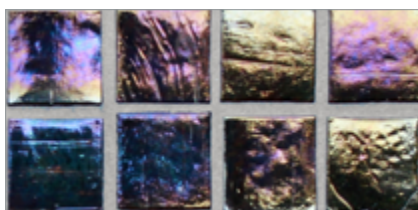

Bright White

Shell

Sunset

Warm Sand *

Taupe

Conifer

Vintage Green

Kentucky Blue

Sea Blue

Tea Leaf *

Murano Blue *

English Blue

French Blue

Night Sky

Apricot

Pine

Mizumi 1 x 1 Mosaic • Silk Finish

- Paper-faced sheets
- Up to 70% post-consumer recycled glass content by color ♻️

* THIS COLOR LIMITED TO STOCK ON HAND

Bright White

Cloud

Baby Blue

Sunset

Shell