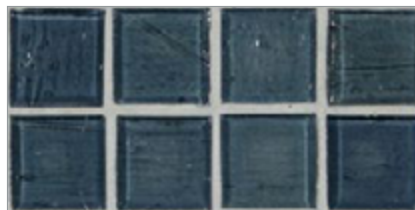

- Paper-faced sheets
- Up to 70% post-consumer recycled glass content by color ♻️

* THIS COLOR LIMITED TO STOCK ON HAND

Baby Blue

Cloud

Bright White

Shell

Sunset

Taupe

Conifer

Vintage Green

Kentucky Blue

Sea Blue

Tea Leaf *

Murano Blue

English Blue

French Blue

Night Sky

Apricot

Pine

Mizumi 1 x 1 Mosaic • Pearl Finish

- Paper-faced sheets
- Up to 70% post-consumer recycled glass content by color ♻️

* THIS COLOR LIMITED TO STOCK ON HAND

Baby Blue

Cloud

Bright White

Shell

Sunset

Warm Sand *

Taupe

Conifer

Vintage Green

Kentucky Blue