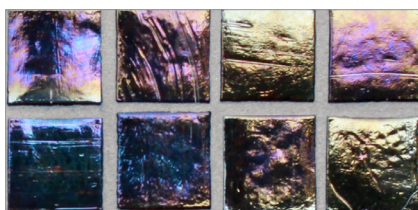

Bright White

Shell

Sunset

Warm Sand *

Taupe

Conifer

Vintage Green

Kentucky Blue

Sea Blue

Tea Leaf *

Murano Blue *

English Blue

French Blue

Night Sky

Apricot

Pine

Mizumi 1 x 1 Mosaic • Silk Finish

- Paper-faced sheets
- Up to 70% post-consumer recycled glass content by color ♻️

* THIS COLOR LIMITED TO STOCK ON HAND

Bright White

Cloud

Baby Blue

Sunset

Shell