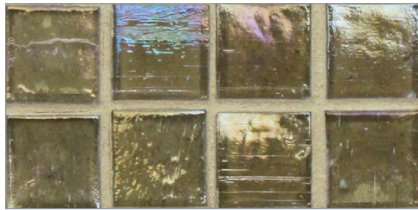

- Paper-faced sheets
- Up to 70% post-consumer recycled glass content by color ♻️

*** THIS COLOR LIMITED TO STOCK ON HAND**

Baby Blue

Cloud

Bright White

Shell

Sunset

Taupe

Night Sky

Apricot

Pine

Mizumi 1 x 1 Mosaic • Pearl Finish

- Paper-faced sheets
- Up to 70% post-consumer recycled glass content by color ♻️

*** THIS COLOR LIMITED TO STOCK ON HAND**

Baby Blue

Cloud

Bright White

Shell

Sunset

Warm Sand *

Taupe

Conifer

Vintage Green

Kentucky Blue

Mizumi 1 x 1 Mosaic • Silk Finish

- Paper-faced sheets
- Up to 70% post-consumer recycled glass content by color ♻️

* THIS COLOR LIMITED TO STOCK ON HAND

Bright White

Cloud

Baby Blue

Sunset

Shell