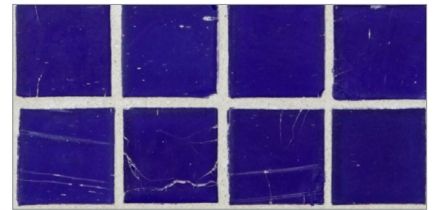

- Paper-faced sheets
- Up to 70% post-consumer recycled glass content by color ♻️

*** THIS COLOR LIMITED TO STOCK ON HAND**

Baby Blue

Cloud

Bright White

Shell

Sunset

Taupe

Mizumi 1 x 1 Mosaic • Silk Finish

- Paper-faced sheets
- Up to 70% post-consumer recycled glass content by color ♻️

* THIS COLOR LIMITED TO STOCK ON HAND

Bright White

Cloud

Baby Blue

Sunset

Shell

Vintage Green

Conifer

Taupe

Tea Leaf *

Sea Blue

Kentucky Blue

French Blue

English Blue