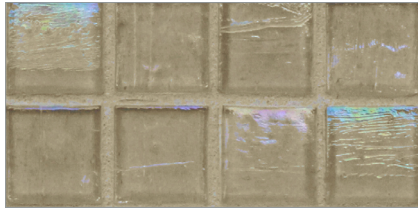

- Paper-faced sheets
- Up to 70% post-consumer recycled glass content by color ♻️

*** THIS COLOR LIMITED TO STOCK ON HAND**

Baby Blue

Cloud

Bright White

Shell

Sunset

Taupe

Night Sky

Apricot

Pine

Mizumi 1 x 1 Mosaic • Pearl Finish

- Paper-faced sheets
- Up to 70% post-consumer recycled glass content by color ♻️

*** THIS COLOR LIMITED TO STOCK ON HAND**

Baby Blue

Cloud

Bright White

Shell

Sunset

Warm Sand *

Taupe

Conifer

Vintage Green

Kentucky Blue

Mizumi 1 x 1 Mosaic • Silk Finish

- Paper-faced sheets
- Up to 70% post-consumer recycled glass content by color ♻️

* THIS COLOR LIMITED TO STOCK ON HAND

Bright White

Cloud

Baby Blue

Sunset

Shell