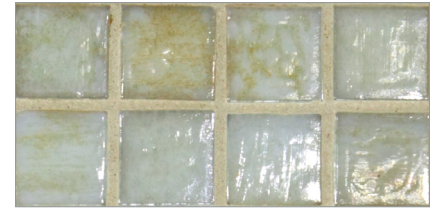

- Paper-faced sheets
- Up to 70% post-consumer recycled glass content by color ♻️

*** THIS COLOR LIMITED TO STOCK ON HAND**

Baby Blue

Cloud

Bright White

Shell

Sunset

Taupe

Night Sky

Apricot

Pine

Mizumi 1 x 1 Mosaic • Pearl Finish

- Paper-faced sheets
- Up to 70% post-consumer recycled glass content by color ♻️

*** THIS COLOR LIMITED TO STOCK ON HAND**

Baby Blue

Cloud

Bright White

Shell

Sunset

Warm Sand *

Taupe

Conifer

Vintage Green

Kentucky Blue

Mizumi 1 x 1 Mosaic • Silk Finish

- Paper-faced sheets
- Up to 70% post-consumer recycled glass content by color ♻️

* THIS COLOR LIMITED TO STOCK ON HAND

Bright White

Cloud

Baby Blue

Sunset

Shell