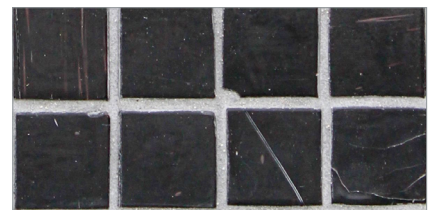

Mizumi 1 x 1 Mosaic • Silk Finish

- Paper-faced sheets
- Up to 70% post-consumer recycled glass content by color ♻️

* THIS COLOR LIMITED TO STOCK ON HAND

Night Sky