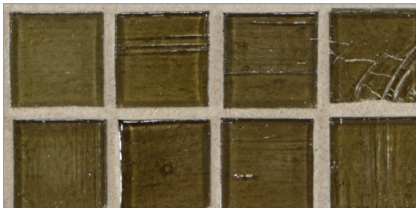

- Paper-faced sheets
- Up to 70% post-consumer recycled glass content by color ♻️

*** THIS COLOR LIMITED TO STOCK ON HAND**

Baby Blue

Cloud

Bright White

Shell

Sunset

Taupe

Conifer

Vintage Green

Kentucky Blue

Sea Blue

Tea Leaf *

Murano Blue

English Blue

French Blue

Night Sky

Apricot

Pine

Mizumi 1 x 1 Mosaic • Pearl Finish

- Paper-faced sheets
- Up to 70% post-consumer recycled glass content by color ♻️

*** THIS COLOR LIMITED TO STOCK ON HAND**

Baby Blue

Cloud

Mizumi 1 x 1 Mosaic • Silk Finish

- Paper-faced sheets
- Up to 70% post-consumer recycled glass content by color ♻️

* THIS COLOR LIMITED TO STOCK ON HAND

Bright White

Cloud

Baby Blue

Sunset

Shell