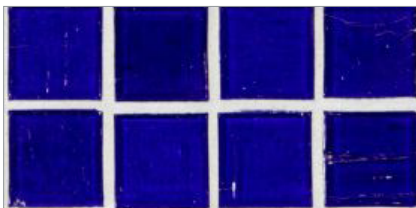

- Paper-faced sheets
- Up to 70% post-consumer recycled glass content by color ♻️

*** THIS COLOR LIMITED TO STOCK ON HAND**

Baby Blue

Cloud

Bright White

Shell

Sunset

Taupe

Conifer

Vintage Green

Kentucky Blue

Sea Blue

Tea Leaf *

Murano Blue

English Blue

French Blue

Night Sky

Apricot

Pine

Mizumi 1 x 1 Mosaic • Pearl Finish

- Paper-faced sheets
- Up to 70% post-consumer recycled glass content by color ♻️

*** THIS COLOR LIMITED TO STOCK ON HAND**

Baby Blue

Cloud

Bright White

Shell

Sunset

Warm Sand *

Taupe

Conifer

Vintage Green

Kentucky Blue