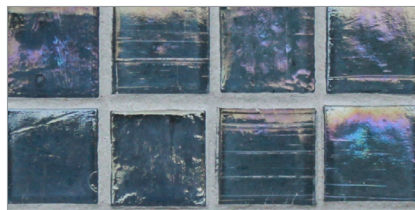

English Blue